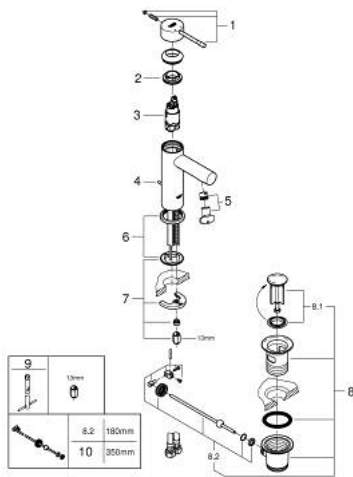

24 175 001 **ESSENCE BASIN MIXER 1/2"**
S-SIZE

PRODUCT DESCRIPTION

- Tyc: Chrome
- single hole installation
- metal lever
- GROHE SilkMove 28 mm ceramic cartridge
- with temperature limiter
- GROHE LongLife finish
- GROHE EcoJoy - Less water, perfect flow
- maximum flow rate (at 3 bar): 5 l/min
- GROHE FastFixation Plus installation system
- pop-up waste set 1 1/4"
- flexible connection hoses
- min. recommended pressure 1.0 bar
- professional exclusive

24 175 001 **ESSENCE BASIN MIXER 1/2"**
S-SIZE

SPARE PARTS

- 1: Lever (Spare part-nr. 46917000)
 - 2: Fitting ring (Spare part-nr. 46715000)
 - 3: Cartridge (Spare part-nr. 46580000)
 - 4: Pop-up rod (Spare part-nr. 46739000)
 - 5: Mousseur (Spare part-nr. 46765000)
 - 6: Escutcheon (Spare part-nr. 48603000)
 - 7: Shank mounting kit (Spare part-nr. 46645000)
 - 8: Waste set 1 1/4" (Spare part-nr. 28910000)
 - 8.1: Plug (Spare part-nr. 07182000)
 - 8.2: Eccentric rod (Spare part-nr. 07052000)
 - 9: Mounting wrench (Spare part-nr. 19017000)*
 - 10: Eccentric rod (Spare part-nr. 07341000)*
- * Optional accessories