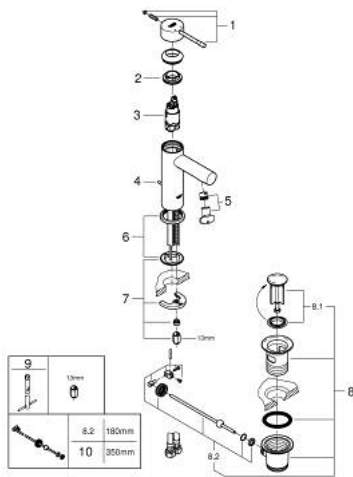

24 175 001 **ESSENCE BASIN MIXER 1/2"**  
**S-SIZE**

**PRODUCT DESCRIPTION**

- Tyc: Chrome
- single hole installation
- metal lever
- GROHE SilkMove 28 mm ceramic cartridge
- with temperature limiter
- GROHE LongLife finish
- GROHE EcoJoy - Less water, perfect flow
- maximum flow rate (at 3 bar): 5 l/min
- GROHE FastFixation Plus installation system
- pop-up waste set 1 1/4"
- flexible connection hoses
- min. recommended pressure 1.0 bar
- professional exclusive
- replaces Essence basin mixer 32 898 001

24 175 001 **ESSENCE BASIN MIXER 1/2"**  
**S-SIZE**

**SPARE PARTS**

- 1: Lever (Spare part-nr. 46917000)
  - 2: Fitting ring (Spare part-nr. 46715000)
  - 3: Cartridge (Spare part-nr. 46580000)
  - 4: Pop-up rod (Spare part-nr. 46739000)
  - 5: Mousseur (Spare part-nr. 46765000)
  - 6: Escutcheon (Spare part-nr. 48603000)
  - 7: Shank mounting kit (Spare part-nr. 46645000)
  - 8: Waste set 1 1/4" (Spare part-nr. 28910000)
  - 8.1: Plug (Spare part-nr. 07182000)
  - 8.2: Eccentric rod (Spare part-nr. 07052000)
  - 9: Mounting wrench (Spare part-nr. 19017000)\*
  - 10: Eccentric rod (Spare part-nr. 07341000)\*
- \* Optional accessories