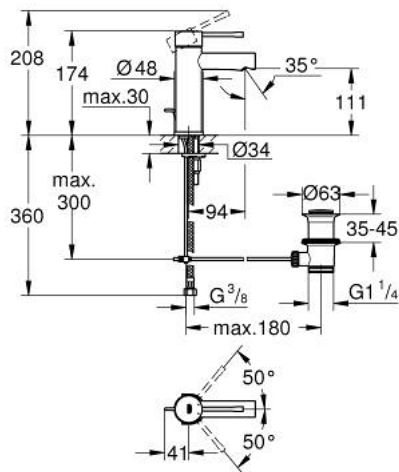

24 175 001 **ESSENCE BASIN MIXER 1/2"**  
**S-SIZE**

**PRODUCT DESCRIPTION**

- Tyc: Chrome
- single hole installation
- metal lever
- GROHE SilkMove 28 mm ceramic cartridge
- with temperature limiter
- GROHE LongLife finish
- GROHE EcoJoy - Less water, perfect flow
- maximum flow rate (at 3 bar): 5 l/min
- GROHE FastFixation Plus installation system
- pop-up waste set 1 1/4"
- flexible connection hoses
- min. recommended pressure 1.0 bar
- professional exclusive
- replaces Essence basin mixer 32 898 001

24 175 001 **ESSENCE BASIN MIXER 1/2"**  
**S-SIZE**

**SPARE PARTS**

- 1: Lever (Spare part-nr. 46917000)
  - 2: Fitting ring (Spare part-nr. 46715000)
  - 3: Cartridge (Spare part-nr. 46580000)
  - 4: Pop-up rod (Spare part-nr. 46739000)
  - 5: Mousseur (Spare part-nr. 46765000)
  - 6: Escutcheon (Spare part-nr. 48603000)
  - 7: Shank mounting kit (Spare part-nr. 46645000)
  - 8: Waste set 1 1/4" (Spare part-nr. 28910000)
  - 8.1: Plug (Spare part-nr. 07182000)
  - 8.2: Eccentric rod (Spare part-nr. 07052000)
  - 9: Mounting wrench (Spare part-nr. 19017000)\*
  - 10: Eccentric rod (Spare part-nr. 07341000)\*
- \* Optional accessories