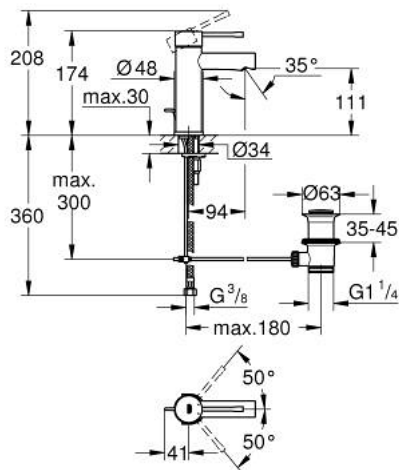

24 175 001 **ESSENCE BASIN MIXER 1/2"**
S-SIZE

PRODUCT DESCRIPTION

- Tyc: Chrome
- single hole installation
- metal lever
- GROHE SilkMove 28 mm ceramic cartridge
- with temperature limiter
- GROHE LongLife finish
- GROHE EcoJoy - Less water, perfect flow
- maximum flow rate (at 3 bar): 5 l/min
- GROHE FastFixation Plus installation system
- pop-up waste set 1 1/4"
- flexible connection hoses
- min. recommended pressure 1.0 bar
- professional exclusive

24 175 001 **ESSENCE BASIN MIXER 1/2"**
S-SIZE

SPARE PARTS

- 1: Lever (Spare part-nr. 46917000)
 - 2: Fitting ring (Spare part-nr. 46715000)
 - 3: Cartridge (Spare part-nr. 46580000)
 - 4: Pop-up rod (Spare part-nr. 46739000)
 - 5: Mousseur (Spare part-nr. 46765000)
 - 6: Escutcheon (Spare part-nr. 48603000)
 - 7: Shank mounting kit (Spare part-nr. 46645000)
 - 8: Waste set 1 1/4" (Spare part-nr. 28910000)
 - 8.1: Plug (Spare part-nr. 07182000)
 - 8.2: Eccentric rod (Spare part-nr. 07052000)
 - 9: Mounting wrench (Spare part-nr. 19017000)*
 - 10: Eccentric rod (Spare part-nr. 07341000)*
- * Optional accessories