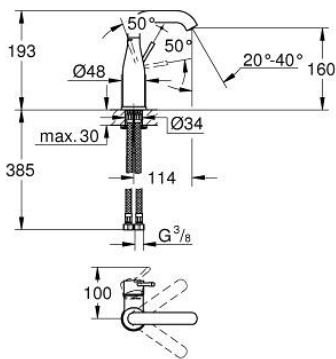

24 176 001 **ESSENCE BASIN MIXER 1/2"**
M-SIZE

PRODUCT DESCRIPTION

- Colour: chrome
- single hole installation
- metal lever
- GROHE SilkMove 28 mm ceramic cartridge
- with temperature limiter
- GROHE LongLife finish
- GROHE EcoJoy - less water, perfect flow
- maximum flow rate (at 3 bar): 5 l/min
- GROHE AquaGuide adjustable mousseur
- GROHE FastFixation Plus installation system
- swivel spout with mousseur and stop limiter
- adjustable swivel area 0° / 150° / 360°
- smooth body
- flexible connection hoses
- min. recommended pressure 1.0 bar
- professional exclusive

24 176 001 **ESSENCE BASIN MIXER 1/2"**
M-SIZE

SPARE PARTS

- 1: Lever (Spare part-nr. 46919000)
 - 2: Cartridge (Spare part-nr. 46580000)
 - 3: screw ring (Spare part-nr. 48591000)
 - 4: Tubular spout (Spare part-nr. 13373000)
 - 4.1: Mousseur (Spare part-nr. 48270000)
 - 4.2: Sealing washer (Spare part-nr. 0128500M)
 - 4.3: Safety ring (Spare part-nr. 4826600M)
 - 5: Escutcheon (Spare part-nr. 48603000)
 - 6: Shank mounting kit (Spare part-nr. 46645000)
 - 7: Connection hose (Spare part-nr. 46255000)
 - 8: Mounting wrench (Spare part-nr. 19017000)*
 - 9: Waste set with push-open plug (Spare part-nr. 65807000)*
- * Optional accessories