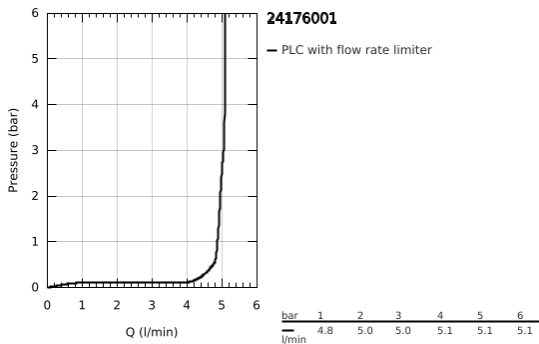

24 176 001 **ESSENCE BASIN MIXER 1/2"**
M-SIZE

PRODUCT DESCRIPTION

- Colour: chrome
- single hole installation
- metal lever
- GROHE SilkMove 28 mm ceramic cartridge
- with temperature limiter
- GROHE LongLife finish
- GROHE EcoJoy - less water, perfect flow
- maximum flow rate (at 3 bar): 5 l/min
- GROHE AquaGuide adjustable mousseur
- GROHE FastFixation Plus installation system
- swivel spout with mousseur and stop limiter
- adjustable swivel area 0° / 150° / 360°
- smooth body
- flexible connection hoses
- min. recommended pressure 1.0 bar
- professional exclusive

24 176 001 **ESSENCE BASIN MIXER 1/2"**
M-SIZE

SPARE PARTS

- 1: Lever (Spare part-nr. 46919000)
 - 2: Cartridge (Spare part-nr. 46580000)
 - 3: screw ring (Spare part-nr. 48591000)
 - 4: Tubular spout (Spare part-nr. 13373000)
 - 4.1: Mousseur (Spare part-nr. 48270000)
 - 4.2: Sealing washer (Spare part-nr. 0128500M)
 - 4.3: Safety ring (Spare part-nr. 4826600M)
 - 5: Escutcheon (Spare part-nr. 48603000)
 - 6: Shank mounting kit (Spare part-nr. 46645000)
 - 7: Connection hose (Spare part-nr. 46255000)
 - 8: Mounting wrench (Spare part-nr. 19017000)*
 - 9: Waste set with push-open plug (Spare part-nr. 65807000)*
- * Optional accessories