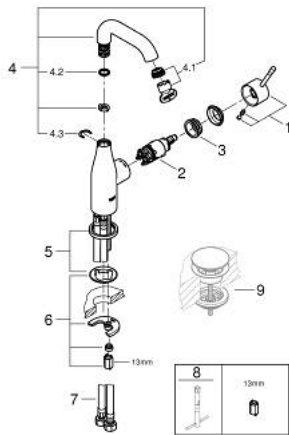

24 176 001 **ESSENCE BASIN MIXER 1/2"**
M-SIZE

PRODUCT DESCRIPTION

- Colour: chrome
- single hole installation
- metal lever
- GROHE SilkMove 28 mm ceramic cartridge
- with temperature limiter
- GROHE LongLife finish
- GROHE EcoJoy - less water, perfect flow
- maximum flow rate (at 3 bar): 5 l/min
- GROHE AquaGuide adjustable mousseur
- GROHE FastFixation Plus installation system
- swivel spout with mousseur and stop limiter
- adjustable swivel area 0° / 150° / 360°
- smooth body
- flexible connection hoses
- min. recommended pressure 1.0 bar
- professional exclusive

24 176 001 **ESSENCE BASIN MIXER 1/2"**
M-SIZE

SPARE PARTS

- 1: Lever (Spare part-nr. 46919000)
 - 2: Cartridge (Spare part-nr. 46580000)
 - 3: screw ring (Spare part-nr. 48591000)
 - 4: Tubular spout (Spare part-nr. 13373000)
 - 4.1: Mousseur (Spare part-nr. 48270000)
 - 4.2: Sealing washer (Spare part-nr. 0128500M)
 - 4.3: Safety ring (Spare part-nr. 4826600M)
 - 5: Escutcheon (Spare part-nr. 48603000)
 - 6: Shank mounting kit (Spare part-nr. 46645000)
 - 7: Connection hose (Spare part-nr. 46255000)
 - 8: Mounting wrench (Spare part-nr. 19017000)*
 - 9: Waste set with push-open plug (Spare part-nr. 65807000)*
- * Optional accessories