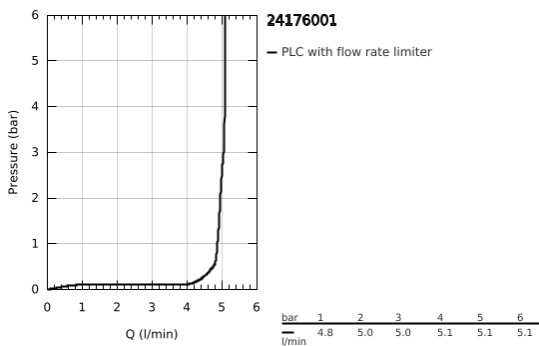

24 176 001 **ESSENCE BASIN MIXER 1/2"**
M-SIZE

PRODUCT DESCRIPTION

- Colour: chrome
- single hole installation
- metal lever
- GROHE SilkMove 28 mm ceramic cartridge
- with temperature limiter
- GROHE LongLife finish
- GROHE EcoJoy - less water, perfect flow
- maximum flow rate (at 3 bar): 5 l/min
- GROHE AquaGuide adjustable mousseur
- GROHE FastFixation Plus installation system
- swivel spout with mousseur and stop limiter
- adjustable swivel area 0° / 150° / 360°
- smooth body
- flexible connection hoses
- min. recommended pressure 1.0 bar
- professional exclusive
- replaces Essence basin mixer 23 463 001

24 176 001 **ESSENCE BASIN MIXER 1/2"**
M-SIZE

SPARE PARTS

- 1: Lever (Spare part-nr. 46919000)
 - 2: Cartridge (Spare part-nr. 46580000)
 - 3: screw ring (Spare part-nr. 48591000)
 - 4: Tubular spout (Spare part-nr. 13373000)
 - 4.1: Mousseur (Spare part-nr. 48270000)
 - 4.2: Sealing washer (Spare part-nr. 0128500M)
 - 4.3: Safety ring (Spare part-nr. 4826600M)
 - 5: Escutcheon (Spare part-nr. 48603000)
 - 6: Shank mounting kit (Spare part-nr. 46645000)
 - 7: Connection hose (Spare part-nr. 46255000)
 - 8: Mounting wrench (Spare part-nr. 19017000)*
 - 9: Waste set with push-open plug (Spare part-nr. 65807000)*
- * Optional accessories