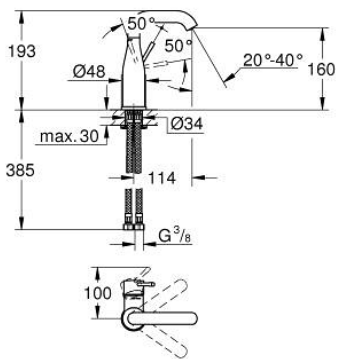

24 176 001 **ESSENCE BASIN MIXER 1/2"**
M-SIZE

PRODUCT DESCRIPTION

- Colour: chrome
- single hole installation
- metal lever
- GROHE SilkMove 28 mm ceramic cartridge
- with temperature limiter
- GROHE LongLife finish
- GROHE EcoJoy - less water, perfect flow
- maximum flow rate (at 3 bar): 5 l/min
- GROHE AquaGuide adjustable mousseur
- GROHE FastFixation Plus installation system
- swivel spout with mousseur and stop limiter
- adjustable swivel area 0° / 150° / 360°
- smooth body
- flexible connection hoses
- min. recommended pressure 1.0 bar
- professional exclusive
- replaces Essence basin mixer 23 463 001

24 176 001 **ESSENCE BASIN MIXER 1/2"**
M-SIZE

SPARE PARTS

- 1: Lever (Spare part-nr. 46919000)
 - 2: Cartridge (Spare part-nr. 46580000)
 - 3: screw ring (Spare part-nr. 48591000)
 - 4: Tubular spout (Spare part-nr. 13373000)
 - 4.1: Mousseur (Spare part-nr. 48270000)
 - 4.2: Sealing washer (Spare part-nr. 0128500M)
 - 4.3: Safety ring (Spare part-nr. 4826600M)
 - 5: Escutcheon (Spare part-nr. 48603000)
 - 6: Shank mounting kit (Spare part-nr. 46645000)
 - 7: Connection hose (Spare part-nr. 46255000)
 - 8: Mounting wrench (Spare part-nr. 19017000)*
 - 9: Waste set with push-open plug (Spare part-nr. 65807000)*
- * Optional accessories