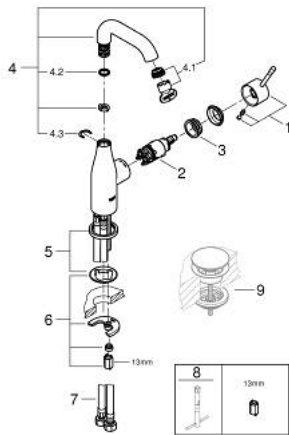

24 176 001 **ESSENCE BASIN MIXER 1/2"**
M-SIZE

PRODUCT DESCRIPTION

- Colour: chrome
- single hole installation
- metal lever
- GROHE SilkMove 28 mm ceramic cartridge
- with temperature limiter
- GROHE LongLife finish
- GROHE EcoJoy - less water, perfect flow
- maximum flow rate (at 3 bar): 5 l/min
- GROHE AquaGuide adjustable mousseur
- GROHE FastFixation Plus installation system
- swivel spout with mousseur and stop limiter
- adjustable swivel area 0° / 150° / 360°
- smooth body
- flexible connection hoses
- min. recommended pressure 1.0 bar
- professional exclusive
- replaces Essence basin mixer 23 463 001

24 176 001 **ESSENCE BASIN MIXER 1/2"**
M-SIZE

SPARE PARTS

- 1: Lever (Spare part-nr. 46919000)
 - 2: Cartridge (Spare part-nr. 46580000)
 - 3: screw ring (Spare part-nr. 48591000)
 - 4: Tubular spout (Spare part-nr. 13373000)
 - 4.1: Mousseur (Spare part-nr. 48270000)
 - 4.2: Sealing washer (Spare part-nr. 0128500M)
 - 4.3: Safety ring (Spare part-nr. 4826600M)
 - 5: Escutcheon (Spare part-nr. 48603000)
 - 6: Shank mounting kit (Spare part-nr. 46645000)
 - 7: Connection hose (Spare part-nr. 46255000)
 - 8: Mounting wrench (Spare part-nr. 19017000)*
 - 9: Waste set with push-open plug (Spare part-nr. 65807000)*
- * Optional accessories