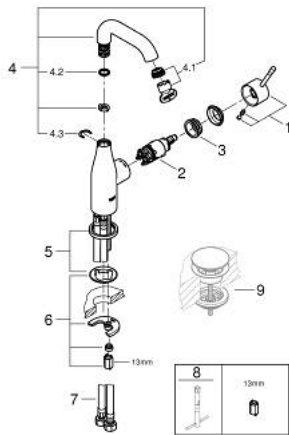

24 176 001 **ESSENCE BASIN MIXER 1/2"**
M-SIZE

PRODUCT DESCRIPTION

- Tyc: Chrome
- single hole installation
- metal lever
- GROHE SilkMove 28 mm ceramic cartridge
- with temperature limiter
- GROHE LongLife finish
- GROHE EcoJoy - Less water, perfect flow
- maximum flow rate (at 3 bar): 5 l/min
- GROHE AquaGuide adjustable mousseur
- GROHE FastFixation Plus installation system
- swivel spout with mousseur and stop limiter
- adjustable swivel area 0° / 150° / 360°
- smooth body
- flexible connection hoses
- min. recommended pressure 1.0 bar
- professional exclusive
- replaces Essence basin mixer 23 463 001

24 176 001 **ESSENCE BASIN MIXER 1/2"**
M-SIZE

SPARE PARTS

- 1: Lever (Spare part-nr. 46919000)
 - 2: Cartridge (Spare part-nr. 46580000)
 - 3: screw ring (Spare part-nr. 48591000)
 - 4: Tubular spout (Spare part-nr. 13373000)
 - 4.1: Mousseur (Spare part-nr. 48270000)
 - 4.2: Sealing washer (Spare part-nr. 0128500M)
 - 4.3: Safety ring (Spare part-nr. 4826600M)
 - 5: Escutcheon (Spare part-nr. 48603000)
 - 6: Shank mounting kit (Spare part-nr. 46645000)
 - 7: Connection hose (Spare part-nr. 46255000)
 - 8: Mounting wrench (Spare part-nr. 19017000)*
 - 9: Waste set with push-open plug (Spare part-nr. 65807000)*
- * Optional accessories