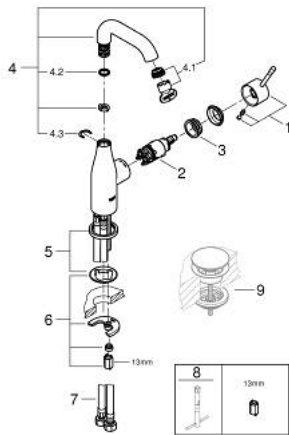

24 176 001 ESSENCE BASIN MIXER 1/2"
M-SIZE

PRODUCT DESCRIPTION

- Tyc: Chrome
- single hole installation
- metal lever
- GROHE SilkMove 28 mm ceramic cartridge
- with temperature limiter
- GROHE LongLife finish
- GROHE EcoJoy - Less water, perfect flow
- maximum flow rate (at 3 bar): 5 l/min
- GROHE AquaGuide adjustable mousseur
- GROHE FastFixation Plus installation system
- swivel spout with mousseur and stop limiter
- adjustable swivel area 0° / 150° / 360°
- smooth body
- flexible connection hoses
- min. recommended pressure 1.0 bar
- professional exclusive

24 176 001 **ESSENCE BASIN MIXER 1/2"**
M-SIZE

SPARE PARTS

- 1: Lever (Spare part-nr. 46919000)
 - 2: Cartridge (Spare part-nr. 46580000)
 - 3: screw ring (Spare part-nr. 48591000)
 - 4: Tubular spout (Spare part-nr. 13373000)
 - 4.1: Mousseur (Spare part-nr. 48270000)
 - 4.2: Sealing washer (Spare part-nr. 0128500M)
 - 4.3: Safety ring (Spare part-nr. 4826600M)
 - 5: Escutcheon (Spare part-nr. 48603000)
 - 6: Shank mounting kit (Spare part-nr. 46645000)
 - 7: Connection hose (Spare part-nr. 46255000)
 - 8: Mounting wrench (Spare part-nr. 19017000)*
 - 9: Waste set with push-open plug (Spare part-nr. 65807000)*
- * Optional accessories