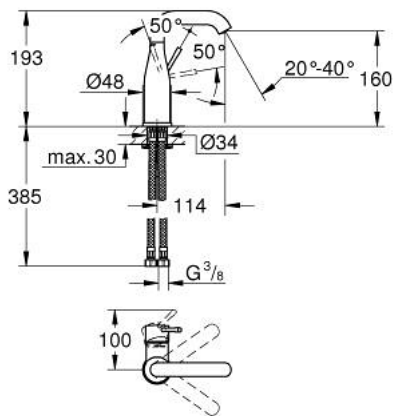

24 176 001 **ESSENCE BASIN MIXER 1/2"**
M-SIZE

PRODUCT DESCRIPTION

- Tyc: Chrome
- single hole installation
- metal lever
- GROHE SilkMove 28 mm ceramic cartridge
- with temperature limiter
- GROHE LongLife finish
- GROHE EcoJoy - Less water, perfect flow
- maximum flow rate (at 3 bar): 5 l/min
- GROHE AquaGuide adjustable mousseur
- GROHE FastFixation Plus installation system
- swivel spout with mousseur and stop limiter
- adjustable swivel area 0° / 150° / 360°
- smooth body
- flexible connection hoses
- min. recommended pressure 1.0 bar
- professional exclusive
- replaces Essence basin mixer 23 463 001

24 176 001 **ESSENCE BASIN MIXER 1/2"**
M-SIZE

SPARE PARTS

- 1: Lever (Spare part-nr. 46919000)
 - 2: Cartridge (Spare part-nr. 46580000)
 - 3: screw ring (Spare part-nr. 48591000)
 - 4: Tubular spout (Spare part-nr. 13373000)
 - 4.1: Mousseur (Spare part-nr. 48270000)
 - 4.2: Sealing washer (Spare part-nr. 0128500M)
 - 4.3: Safety ring (Spare part-nr. 4826600M)
 - 5: Escutcheon (Spare part-nr. 48603000)
 - 6: Shank mounting kit (Spare part-nr. 46645000)
 - 7: Connection hose (Spare part-nr. 46255000)
 - 8: Mounting wrench (Spare part-nr. 19017000)*
 - 9: Waste set with push-open plug (Spare part-nr. 65807000)*
- * Optional accessories