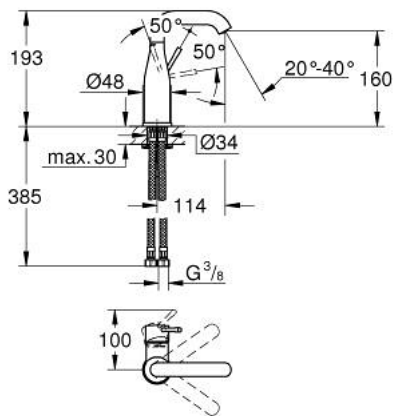

24 176 001 ESSENCE BASIN MIXER 1/2"
M-SIZE

PRODUCT DESCRIPTION

- Tyc: Chrome
- single hole installation
- metal lever
- GROHE SilkMove 28 mm ceramic cartridge
- with temperature limiter
- GROHE LongLife finish
- GROHE EcoJoy - Less water, perfect flow
- maximum flow rate (at 3 bar): 5 l/min
- GROHE AquaGuide adjustable mousseur
- GROHE FastFixation Plus installation system
- swivel spout with mousseur and stop limiter
- adjustable swivel area 0° / 150° / 360°
- smooth body
- flexible connection hoses
- min. recommended pressure 1.0 bar
- professional exclusive

24 176 001 **ESSENCE BASIN MIXER 1/2"**
M-SIZE

SPARE PARTS

- 1: Lever (Spare part-nr. 46919000)
 - 2: Cartridge (Spare part-nr. 46580000)
 - 3: screw ring (Spare part-nr. 48591000)
 - 4: Tubular spout (Spare part-nr. 13373000)
 - 4.1: Mousseur (Spare part-nr. 48270000)
 - 4.2: Sealing washer (Spare part-nr. 0128500M)
 - 4.3: Safety ring (Spare part-nr. 4826600M)
 - 5: Escutcheon (Spare part-nr. 48603000)
 - 6: Shank mounting kit (Spare part-nr. 46645000)
 - 7: Connection hose (Spare part-nr. 46255000)
 - 8: Mounting wrench (Spare part-nr. 19017000)*
 - 9: Waste set with push-open plug (Spare part-nr. 65807000)*
- * Optional accessories