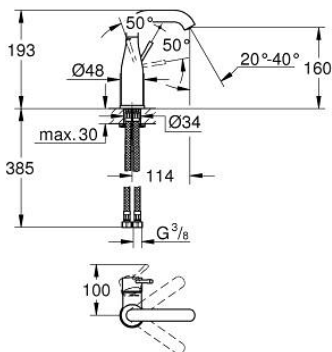

## 24 176 KF1 ESSENCE BASIN MIXER 1/2" M-SIZE

### PRODUCT DESCRIPTION

- Colour: phantom black
- single hole installation
- metal lever
- GROHE SilkMove 28 mm ceramic cartridge
- with temperature limiter
- GROHE EcoJoy - less water, perfect flow
- maximum flow rate (at 3 bar): 5 l/min
- GROHE AquaGuide adjustable mousseur
- GROHE FastFixation Plus installation system
- swivel spout with mousseur and stop limiter
- adjustable swivel area 0° / 150° / 360°
- smooth body
- flexible connection hoses
- min. recommended pressure 1.0 bar
- professional exclusive