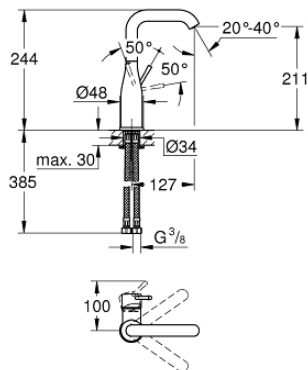

## 24 177 001 ESSENCE SINGLE-LEVER BASIN MIXER 1/2" L-SIZE

### PRODUCT DESCRIPTION

- Colour: chrome
- single hole installation
- metal lever
- GROHE SilkMove 28 mm ceramic cartridge
- with temperature limiter
- GROHE LongLife finish
- GROHE EcoJoy - less water, perfect flow
- maximum flow rate (at 3 bar): 5 l/min
- GROHE AquaGuide adjustable mousseur
- GROHE FastFixation Plus installation system
- swivel spout with mousseur and stop limiter
- adjustable swivel area 0° / 150° / 360°
- smooth body
- flexible connection hoses
- min. recommended pressure 1.0 bar
- professional exclusive

### SPARE PARTS

- 1: Lever (Spare part-nr. 46919000)
  - 2: Cartridge (Spare part-nr. 46580000)
  - 3: screw ring (Spare part-nr. 48591000)
  - 4: Tubular spout (Spare part-nr. 13374000)
  - 4.1: Mousseur (Spare part-nr. 48270000)
  - 4.2: Sealing washer (Spare part-nr. 0128500M)
  - 4.3: Safety ring (Spare part-nr. 4826600M)
  - 5: Escutcheon (Spare part-nr. 48603000)
  - 6: Shank mounting kit (Spare part-nr. 46645000)
  - 7: Mounting wrench (Spare part-nr. 19017000)\*
  - 8: Waste set with push-open plug (Spare part-nr. 65807000)\*
- \* Optional accessories