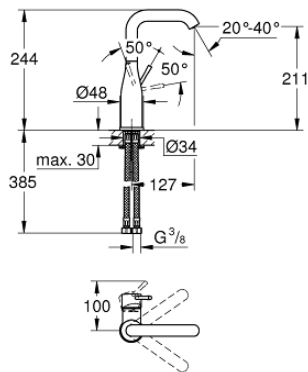

24 177 001 **ESSENCE SINGLE-LEVER BASIN MIXER 1/2" L-SIZE**

PRODUCT DESCRIPTION

- Colour: chrome
- single hole installation
- metal lever
- GROHE SilkMove 28 mm ceramic cartridge
- with temperature limiter
- GROHE LongLife finish
- GROHE EcoJoy - less water, perfect flow
- maximum flow rate (at 3 bar): 5 l/min
- GROHE AquaGuide adjustable mousseur
- GROHE FastFixation Plus installation system
- swivel spout with mousseur and stop limiter
- adjustable swivel area 0° / 150° / 360°
- smooth body
- flexible connection hoses
- min. recommended pressure 1.0 bar
- professional exclusive
- replaces Essence basin mixer 23 541 001

24 177 001 ESSENCE SINGLE-LEVER BASIN MIXER 1/2" L-SIZE

SPARE PARTS

- 1: Lever (Spare part-nr. 46919000)
 - 2: Cartridge (Spare part-nr. 46580000)
 - 3: screw ring (Spare part-nr. 48591000)
 - 4: Tubular spout (Spare part-nr. 13374000)
 - 4.1: Mousseur (Spare part-nr. 48270000)
 - 4.2: Sealing washer (Spare part-nr. 0128500M)
 - 4.3: Safety ring (Spare part-nr. 4826600M)
 - 5: Escutcheon (Spare part-nr. 48603000)
 - 6: Shank mounting kit (Spare part-nr. 46645000)
 - 7: Mounting wrench (Spare part-nr. 19017000)*
 - 8: Waste set with push-open plug (Spare part-nr. 65807000)*
- * Optional accessories