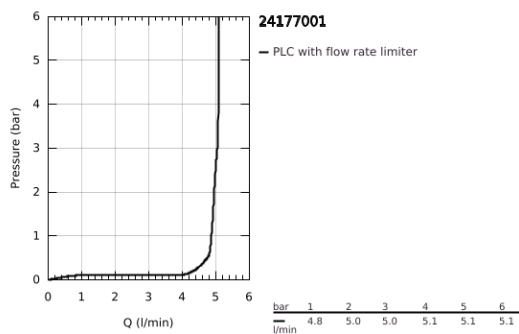

## 24 177 001 ESSENCE SINGLE-LEVER BASIN MIXER 1/2" L-SIZE

### PRODUCT DESCRIPTION

- Colour: chrome
- single hole installation
- metal lever
- GROHE SilkMove 28 mm ceramic cartridge
- with temperature limiter
- GROHE LongLife finish
- GROHE EcoJoy - less water, perfect flow
- maximum flow rate (at 3 bar): 5 l/min
- GROHE AquaGuide adjustable mousseur
- GROHE FastFixation Plus installation system
- swivel spout with mousseur and stop limiter
- adjustable swivel area 0° / 150° / 360°
- smooth body
- flexible connection hoses
- min. recommended pressure 1.0 bar
- professional exclusive