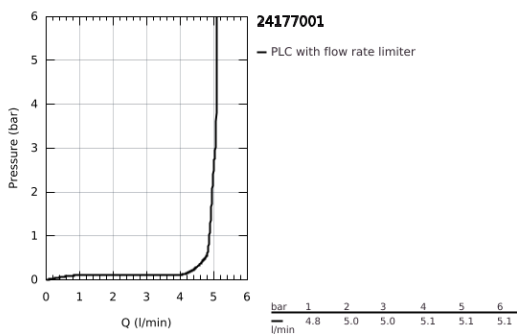

24 177 001 **ESSENCE SINGLE-LEVER BASIN MIXER 1/2" L-SIZE**

PRODUCT DESCRIPTION

- Colour: chrome
- single hole installation
- metal lever
- GROHE SilkMove 28 mm ceramic cartridge
- with temperature limiter
- GROHE LongLife finish
- GROHE EcoJoy - less water, perfect flow
- maximum flow rate (at 3 bar): 5 l/min
- GROHE AquaGuide adjustable mousseur
- GROHE FastFixation Plus installation system
- swivel spout with mousseur and stop limiter
- adjustable swivel area 0° / 150° / 360°
- smooth body
- flexible connection hoses
- min. recommended pressure 1.0 bar
- professional exclusive
- replaces Essence basin mixer 23 541 001

24 177 001 ESSENCE SINGLE-LEVER BASIN MIXER 1/2" L-SIZE

SPARE PARTS

- 1: Lever (Spare part-nr. 46919000)
 - 2: Cartridge (Spare part-nr. 46580000)
 - 3: screw ring (Spare part-nr. 48591000)
 - 4: Tubular spout (Spare part-nr. 13374000)
 - 4.1: Mousseur (Spare part-nr. 48270000)
 - 4.2: Sealing washer (Spare part-nr. 0128500M)
 - 4.3: Safety ring (Spare part-nr. 4826600M)
 - 5: Escutcheon (Spare part-nr. 48603000)
 - 6: Shank mounting kit (Spare part-nr. 46645000)
 - 7: Mounting wrench (Spare part-nr. 19017000)*
 - 8: Waste set with push-open plug (Spare part-nr. 65807000)*
- * Optional accessories