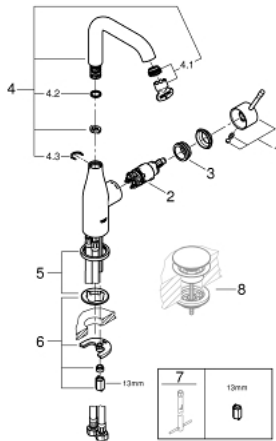

## 24 177 001 ESSENCE SINGLE-LEVER BASIN MIXER 1/2" L-SIZE

### PRODUCT DESCRIPTION

- Colour: chrome
- single hole installation
- metal lever
- GROHE SilkMove 28 mm ceramic cartridge
- with temperature limiter
- GROHE LongLife finish
- GROHE EcoJoy - less water, perfect flow
- maximum flow rate (at 3 bar): 5 l/min
- GROHE AquaGuide adjustable mousseur
- GROHE FastFixation Plus installation system
- swivel spout with mousseur and stop limiter
- adjustable swivel area 0° / 150° / 360°
- smooth body
- flexible connection hoses
- min. recommended pressure 1.0 bar
- professional exclusive

### SPARE PARTS

- 1: Lever (Spare part-nr. 46919000)
  - 2: Cartridge (Spare part-nr. 46580000)
  - 3: screw ring (Spare part-nr. 48591000)
  - 4: Tubular spout (Spare part-nr. 13374000)
  - 4.1: Mousseur (Spare part-nr. 48270000)
  - 4.2: Sealing washer (Spare part-nr. 0128500M)
  - 4.3: Safety ring (Spare part-nr. 4826600M)
  - 5: Escutcheon (Spare part-nr. 48603000)
  - 6: Shank mounting kit (Spare part-nr. 46645000)
  - 7: Mounting wrench (Spare part-nr. 19017000)\*
  - 8: Waste set with push-open plug (Spare part-nr. 65807000)\*
- \* Optional accessories