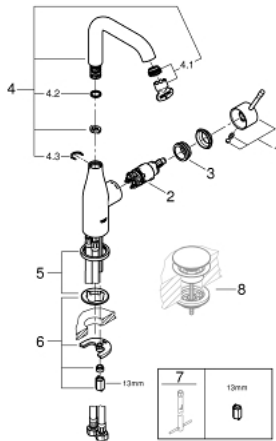

24 177 001 ESSENCE SINGLE-LEVER BASIN MIXER 1/2" L-SIZE

SPARE PARTS

1. 1: Lever (Spare part-nr. 46919000)
   - 2: Cartridge (Spare part-nr. 46580000)
   - 3: screw ring (Spare part-nr. 48591000)
   - 4: Tubular spout (Spare part-nr. 13374000)
   - 4.1: Mousseur (Spare part-nr. 48270000)
   - 4.2: Sealing washer (Spare part-nr. 0128500M)
   - 4.3: Safety ring (Spare part-nr. 4826600M)
   - 5: Escutcheon (Spare part-nr. 48603000)
   - 6: Shank mounting kit (Spare part-nr. 46645000)
   - 7: Mounting wrench (Spare part-nr. 19017000)*
   - 8: Waste set with push-open plug (Spare part-nr. 65807000)*
2. Optional accessories