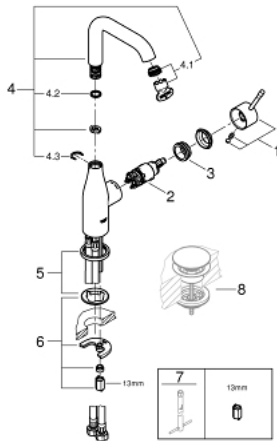

24 177 001 **ESSENCE SINGLE-LEVER BASIN MIXER 1/2"**
L-SIZE

PRODUCT DESCRIPTION

- Tyc: Chrome
- single hole installation
- metal lever
- GROHE SilkMove 28 mm ceramic cartridge
- with temperature limiter
- GROHE LongLife finish
- GROHE EcoJoy - Less water, perfect flow
- maximum flow rate (at 3 bar): 5 l/min
- GROHE AquaGuide adjustable mousseur
- GROHE FastFixation Plus installation system
- swivel spout with mousseur and stop limiter
- adjustable swivel area 0° / 150° / 360°
- smooth body
- flexible connection hoses
- min. recommended pressure 1.0 bar
- professional exclusive
- replaces Essence basin mixer 23 541 001

24 177 001 **ESSENCE SINGLE-LEVER BASIN MIXER 1/2"**
L-SIZE

SPARE PARTS

- 1: Lever (Spare part-nr. 46919000)
 - 2: Cartridge (Spare part-nr. 46580000)
 - 3: screw ring (Spare part-nr. 48591000)
 - 4: Tubular spout (Spare part-nr. 13374000)
 - 4.1: Mousseur (Spare part-nr. 48270000)
 - 4.2: Sealing washer (Spare part-nr. 0128500M)
 - 4.3: Safety ring (Spare part-nr. 4826600M)
 - 5: Escutcheon (Spare part-nr. 48603000)
 - 6: Shank mounting kit (Spare part-nr. 46645000)
 - 7: Mounting wrench (Spare part-nr. 19017000)*
 - 8: Waste set with push-open plug (Spare part-nr. 65807000)*
- * Optional accessories