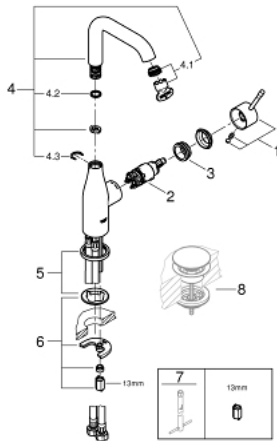

24 177 001 **ESSENCE SINGLE-LEVER BASIN MIXER 1/2"**  
**L-SIZE**

**PRODUCT DESCRIPTION**

- Tyc: Chrome
- single hole installation
- metal lever
- GROHE SilkMove 28 mm ceramic cartridge
- with temperature limiter
- GROHE LongLife finish
- GROHE EcoJoy - Less water, perfect flow
- maximum flow rate (at 3 bar): 5 l/min
- GROHE AquaGuide adjustable mousseur
- GROHE FastFixation Plus installation system
- swivel spout with mousseur and stop limiter
- adjustable swivel area 0° / 150° / 360°
- smooth body
- flexible connection hoses
- min. recommended pressure 1.0 bar
- professional exclusive

24 177 001 **ESSENCE SINGLE-LEVER BASIN MIXER 1/2"**  
**L-SIZE**

**SPARE PARTS**

- 1: Lever (Spare part-nr. 46919000)
  - 2: Cartridge (Spare part-nr. 46580000)
  - 3: screw ring (Spare part-nr. 48591000)
  - 4: Tubular spout (Spare part-nr. 13374000)
  - 4.1: Mousseur (Spare part-nr. 48270000)
  - 4.2: Sealing washer (Spare part-nr. 0128500M)
  - 4.3: Safety ring (Spare part-nr. 4826600M)
  - 5: Escutcheon (Spare part-nr. 48603000)
  - 6: Shank mounting kit (Spare part-nr. 46645000)
  - 7: Mounting wrench (Spare part-nr. 19017000)\*
  - 8: Waste set with push-open plug (Spare part-nr. 65807000)\*
- \* Optional accessories