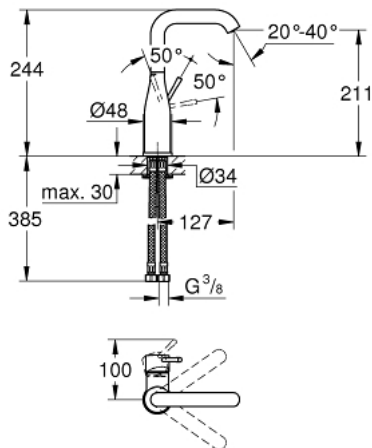

24 177 001 **ESSENCE SINGLE-LEVER BASIN MIXER 1/2"**  
**L-SIZE**

**PRODUCT DESCRIPTION**

- Tyc: Chrome
- single hole installation
- metal lever
- GROHE SilkMove 28 mm ceramic cartridge
- with temperature limiter
- GROHE LongLife finish
- GROHE EcoJoy - Less water, perfect flow
- maximum flow rate (at 3 bar): 5 l/min
- GROHE AquaGuide adjustable mousseur
- GROHE FastFixation Plus installation system
- swivel spout with mousseur and stop limiter
- adjustable swivel area 0° / 150° / 360°
- smooth body
- flexible connection hoses
- min. recommended pressure 1.0 bar
- professional exclusive

24 177 001 **ESSENCE SINGLE-LEVER BASIN MIXER 1/2"**  
**L-SIZE**

**SPARE PARTS**

- 1: Lever (Spare part-nr. 46919000)
  - 2: Cartridge (Spare part-nr. 46580000)
  - 3: screw ring (Spare part-nr. 48591000)
  - 4: Tubular spout (Spare part-nr. 13374000)
  - 4.1: Mousseur (Spare part-nr. 48270000)
  - 4.2: Sealing washer (Spare part-nr. 0128500M)
  - 4.3: Safety ring (Spare part-nr. 4826600M)
  - 5: Escutcheon (Spare part-nr. 48603000)
  - 6: Shank mounting kit (Spare part-nr. 46645000)
  - 7: Mounting wrench (Spare part-nr. 19017000)\*
  - 8: Waste set with push-open plug (Spare part-nr. 65807000)\*
- \* Optional accessories