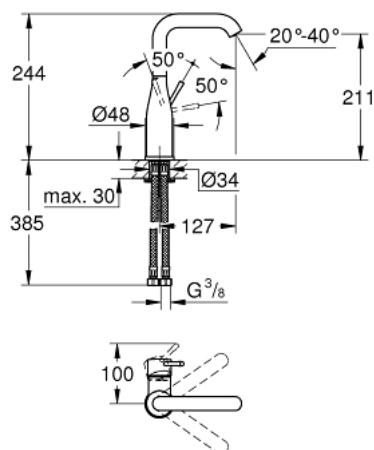

24 177 001 **ESSENCE SINGLE-LEVER BASIN MIXER 1/2"**
L-SIZE

PRODUCT DESCRIPTION

- Tyc: Chrome
- single hole installation
- metal lever
- GROHE SilkMove 28 mm ceramic cartridge
- with temperature limiter
- GROHE LongLife finish
- GROHE EcoJoy - Less water, perfect flow
- maximum flow rate (at 3 bar): 5 l/min
- GROHE AquaGuide adjustable mousseur
- GROHE FastFixation Plus installation system
- swivel spout with mousseur and stop limiter
- adjustable swivel area 0° / 150° / 360°
- smooth body
- flexible connection hoses
- min. recommended pressure 1.0 bar
- professional exclusive
- replaces Essence basin mixer 23 541 001

24 177 001 **ESSENCE SINGLE-LEVER BASIN MIXER 1/2"**
L-SIZE

SPARE PARTS

- 1: Lever (Spare part-nr. 46919000)
 - 2: Cartridge (Spare part-nr. 46580000)
 - 3: screw ring (Spare part-nr. 48591000)
 - 4: Tubular spout (Spare part-nr. 13374000)
 - 4.1: Mousseur (Spare part-nr. 48270000)
 - 4.2: Sealing washer (Spare part-nr. 0128500M)
 - 4.3: Safety ring (Spare part-nr. 4826600M)
 - 5: Escutcheon (Spare part-nr. 48603000)
 - 6: Shank mounting kit (Spare part-nr. 46645000)
 - 7: Mounting wrench (Spare part-nr. 19017000)*
 - 8: Waste set with push-open plug (Spare part-nr. 65807000)*
- * Optional accessories