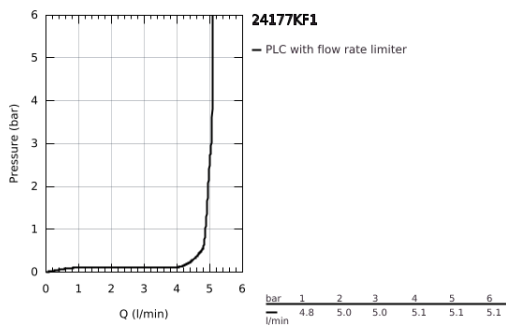

24 177 KF1 ESSENCE SINGLE-LEVER BASIN MIXER 1/2" L-SIZE

PRODUCT DESCRIPTION

- Colour: phantom black
- single hole installation
- metal lever
- GROHE SilkMove 28 mm ceramic cartridge
- with temperature limiter
- GROHE EcoJoy - less water, perfect flow
- maximum flow rate (at 3 bar): 5 l/min
- GROHE AquaGuide adjustable mousseur
- GROHE FastFixation Plus installation system
- swivel spout with mousseur and stop limiter
- adjustable swivel area 0° / 150° / 360°
- smooth body
- flexible connection hoses
- min. recommended pressure 1.0 bar
- professional exclusive

24 177 KF1 ESSENCE SINGLE-LEVER BASIN MIXER 1/2" L-SIZE

SPARE PARTS

- 1: Lever (Spare part-nr. 46919KF0)
 - 2: Cartridge (Spare part-nr. 46580000)
 - 3: screw ring (Spare part-nr. 48591000)
 - 4: Tubular spout (Spare part-nr. 13374KF0)
 - 5: Escutcheon (Spare part-nr. 48603KF0)
 - 6: Shank mounting kit (Spare part-nr. 46645000)
 - 7: Mounting wrench (Spare part-nr. 19017000)*
 - 8: Waste set with push-open plug (Spare part-nr. 65807KF0)*
- * Optional accessories