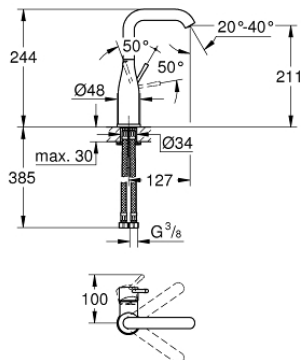

24 177 KF1 ESSENCE SINGLE-LEVER BASIN MIXER 1/2" L-SIZE

PRODUCT DESCRIPTION

- Colour: phantom black
- single hole installation
- metal lever
- GROHE SilkMove 28 mm ceramic cartridge
- with temperature limiter
- GROHE EcoJoy - less water, perfect flow
- maximum flow rate (at 3 bar): 5 l/min
- GROHE AquaGuide adjustable mousseur
- GROHE FastFixation Plus installation system
- swivel spout with mousseur and stop limiter
- adjustable swivel area 0° / 150° / 360°
- smooth body
- flexible connection hoses
- min. recommended pressure 1.0 bar
- professional exclusive

24 177 KF1 ESSENCE SINGLE-LEVER BASIN MIXER 1/2" L-SIZE

SPARE PARTS

- 1: Lever (Spare part-nr. 46919KF0)
 - 2: Cartridge (Spare part-nr. 46580000)
 - 3: screw ring (Spare part-nr. 48591000)
 - 4: Tubular spout (Spare part-nr. 13374KF0)
 - 5: Escutcheon (Spare part-nr. 48603KF0)
 - 6: Shank mounting kit (Spare part-nr. 46645000)
 - 7: Mounting wrench (Spare part-nr. 19017000)*
 - 8: Waste set with push-open plug (Spare part-nr. 65807KF0)*
- * Optional accessories