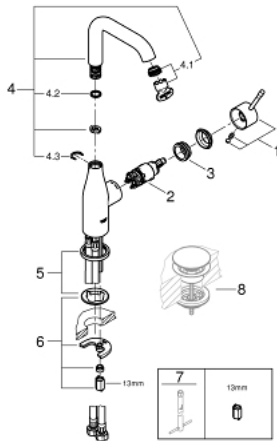

24 177 KF1 ESSENCE SINGLE-LEVER BASIN MIXER 1/2" L-SIZE

PRODUCT DESCRIPTION

- Colour: phantom black
- single hole installation
- metal lever
- GROHE SilkMove 28 mm ceramic cartridge
- with temperature limiter
- GROHE EcoJoy - less water, perfect flow
- maximum flow rate (at 3 bar): 5 l/min
- GROHE AquaGuide adjustable mousseur
- GROHE FastFixation Plus installation system
- swivel spout with mousseur and stop limiter
- adjustable swivel area 0° / 150° / 360°
- smooth body
- flexible connection hoses
- min. recommended pressure 1.0 bar
- professional exclusive

24 177 KF1 ESSENCE SINGLE-LEVER BASIN MIXER 1/2" L-SIZE

SPARE PARTS

- 1: Lever (Spare part-nr. 46919KF0)
 - 2: Cartridge (Spare part-nr. 46580000)
 - 3: screw ring (Spare part-nr. 48591000)
 - 4: Tubular spout (Spare part-nr. 13374KF0)
 - 5: Escutcheon (Spare part-nr. 48603KF0)
 - 6: Shank mounting kit (Spare part-nr. 46645000)
 - 7: Mounting wrench (Spare part-nr. 19017000)*
 - 8: Waste set with push-open plug (Spare part-nr. 65807KF0)*
- * Optional accessories