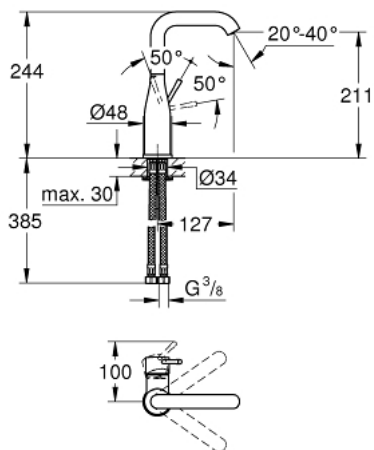

## 24 177 KF1 ESSENCE SINGLE-LEVER BASIN MIXER 1/2" L-SIZE

### PRODUCT DESCRIPTION

- Tyc: phantom black
- single hole installation
- metal lever
- GROHE SilkMove 28 mm ceramic cartridge
- with temperature limiter
- GROHE EcoJoy - Less water, perfect flow
- maximum flow rate (at 3 bar): 5 l/min
- GROHE AquaGuide adjustable mousseur
- GROHE FastFixation Plus installation system
- swivel spout with mousseur and stop limiter
- adjustable swivel area 0° / 150° / 360°
- smooth body
- flexible connection hoses
- min. recommended pressure 1.0 bar
- professional exclusive

24 177 KF1 **ESSENCE SINGLE-LEVER BASIN MIXER 1/2"**  
**L-SIZE**

**SPARE PARTS**

- 1: Lever (Spare part-nr. 46919KF0)
  - 2: Cartridge (Spare part-nr. 46580000)
  - 3: screw ring (Spare part-nr. 48591000)
  - 4: Tubular spout (Spare part-nr. 13374KF0)
  - 5: Escutcheon (Spare part-nr. 48603KF0)
  - 6: Shank mounting kit (Spare part-nr. 46645000)
  - 7: Mounting wrench (Spare part-nr. 19017000)\*
  - 8: Waste set with push-open plug (Spare part-nr. 65807KF0)\*
- \* Optional accessories