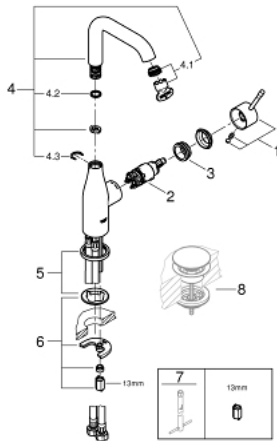

## 24 177 KF1 ESSENCE SINGLE-LEVER BASIN MIXER 1/2" L-SIZE

### PRODUCT DESCRIPTION

- Tyc: phantom black
- single hole installation
- metal lever
- GROHE SilkMove 28 mm ceramic cartridge
- with temperature limiter
- GROHE EcoJoy - Less water, perfect flow
- maximum flow rate (at 3 bar): 5 l/min
- GROHE AquaGuide adjustable mousseur
- GROHE FastFixation Plus installation system
- swivel spout with mousseur and stop limiter
- adjustable swivel area 0° / 150° / 360°
- smooth body
- flexible connection hoses
- min. recommended pressure 1.0 bar
- professional exclusive

24 177 KF1 **ESSENCE SINGLE-LEVER BASIN MIXER 1/2"**  
**L-SIZE**

**SPARE PARTS**

- 1: Lever (Spare part-nr. 46919KF0)
  - 2: Cartridge (Spare part-nr. 46580000)
  - 3: screw ring (Spare part-nr. 48591000)
  - 4: Tubular spout (Spare part-nr. 13374KF0)
  - 5: Escutcheon (Spare part-nr. 48603KF0)
  - 6: Shank mounting kit (Spare part-nr. 46645000)
  - 7: Mounting wrench (Spare part-nr. 19017000)\*
  - 8: Waste set with push-open plug (Spare part-nr. 65807KF0)\*
- \* Optional accessories