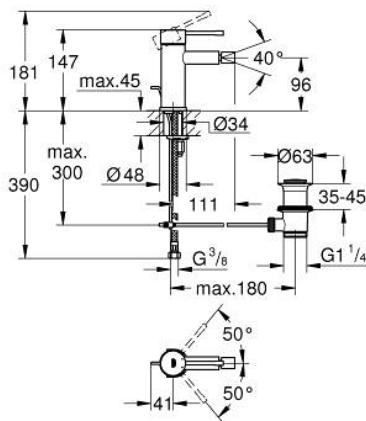

24 178 001 **ESSENCE SINGLE-LEVER BIDET MIXER 1/2" S-SIZE**

PRODUCT DESCRIPTION

- Colour: chrome
- single hole installation
- metal lever
- GROHE SilkMove 28 mm ceramic cartridge
- with temperature limiter
- GROHE LongLife finish
- GROHE EcoJoy - less water, perfect flow
- maximum flow rate (at 3 bar): 5 l/min
- GROHE FastFixation Plus installation system
- ball-joint mousseur
- pop-up waste set 1 1/4"
- flexible connection hoses
- min. recommended pressure 1.0 bar
- professional exclusive

24 178 001 ESSENCE SINGLE-LEVER BIDET MIXER 1/2" S-SIZE

SPARE PARTS

- 1: Lever (Spare part-nr. 46917000)
- 2: retaining ring (Spare part-nr. 46715000)
- 3: Cartridge (Spare part-nr. 46580000)
- 4: Pop-up rod (Spare part-nr. 46739000)
- 5: Mousseur (Spare part-nr. 13998000)
- 6: Escutcheon (Spare part-nr. 48603000)
- 7: Shank mounting kit (Spare part-nr. 46645000)
- 8: Waste set 1 1/4" (Spare part-nr. 28910000)
- 8.1: Plug (Spare part-nr. 07182000)
- 8.2: Eccentric rod (Spare part-nr. 07052000)
- 9: Mounting wrench (Spare part-nr. 19017000)*
- 10: Eccentric rod (Spare part-nr. 07341000)*