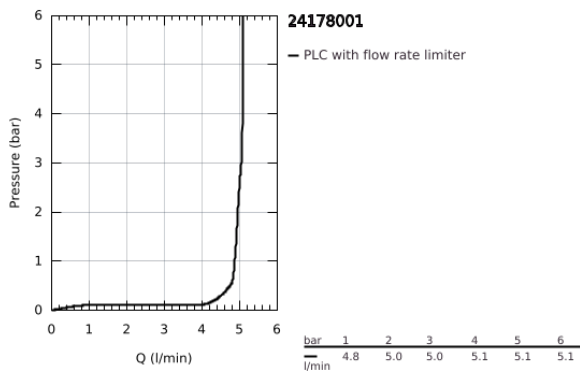

24 178 001 **ESSENCE SINGLE-LEVER BIDET MIXER 1/2" S-SIZE**

PRODUCT DESCRIPTION

- Colour: chrome
- single hole installation
- metal lever
- GROHE SilkMove 28 mm ceramic cartridge
- with temperature limiter
- GROHE LongLife finish
- GROHE EcoJoy - less water, perfect flow
- maximum flow rate (at 3 bar): 5 l/min
- GROHE FastFixation Plus installation system
- ball-joint mousseur
- pop-up waste set 1 1/4"
- flexible connection hoses
- min. recommended pressure 1.0 bar
- professional exclusive

24 178 001 ESSENCE SINGLE-LEVER BIDET MIXER 1/2" S-SIZE

SPARE PARTS

- 1: Lever (Spare part-nr. 46917000)
- 2: retaining ring (Spare part-nr. 46715000)
- 3: Cartridge (Spare part-nr. 46580000)
- 4: Pop-up rod (Spare part-nr. 46739000)
- 5: Mousseur (Spare part-nr. 13998000)
- 6: Escutcheon (Spare part-nr. 48603000)
- 7: Shank mounting kit (Spare part-nr. 46645000)
- 8: Waste set 1 1/4" (Spare part-nr. 28910000)
- 8.1: Plug (Spare part-nr. 07182000)
- 8.2: Eccentric rod (Spare part-nr. 07052000)
- 9: Mounting wrench (Spare part-nr. 19017000)*
- 10: Eccentric rod (Spare part-nr. 07341000)*