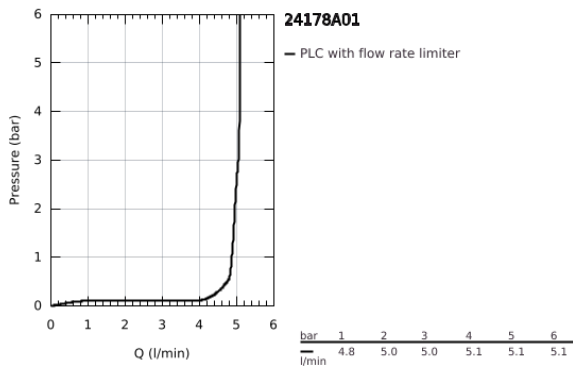

24 178 A01 ESSENCE SINGLE-LEVER BIDET MIXER 1/2" S-SIZE

PRODUCT DESCRIPTION

- Colour: hard graphite
- single hole installation
- metal lever
- GROHE SilkMove 28 mm ceramic cartridge
- with temperature limiter
- GROHE LongLife finish
- GROHE EcoJoy - less water, perfect flow
- maximum flow rate (at 3 bar): 5 l/min
- GROHE FastFixation Plus installation system
- ball-joint mousseur
- pop-up waste set 1 1/4"
- flexible connection hoses
- min. recommended pressure 1.0 bar

24 178 A01 ESSENCE SINGLE-LEVER BIDET MIXER 1/2" S-SIZE

SPARE PARTS

- 1: Lever (Spare part-nr. 46917A00)
 - 2: retaining ring (Spare part-nr. 46715000)
 - 3: Cartridge (Spare part-nr. 46580000)
 - 4: Pop-up rod (Spare part-nr. 46739A00)
 - 5: Mousseur (Spare part-nr. 13998000)
 - 6: Escutcheon (Spare part-nr. 48603A00)
 - 7: Shank mounting kit (Spare part-nr. 46645000)
 - 8: Waste set 1 1/4" (Spare part-nr. 28910A00)
 - 8.1: Plug (Spare part-nr. 07182A00)
 - 8.2: Eccentric rod (Spare part-nr. 07052000)
 - 9: Mounting wrench (Spare part-nr. 19017000)*
 - 10: Eccentric rod (Spare part-nr. 07341000)*
- * Optional accessories