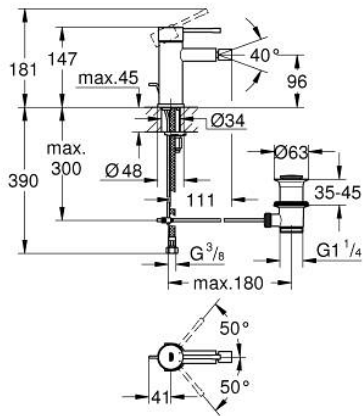

24 178 A01 ESSENCE SINGLE-LEVER BIDET MIXER 1/2" S-SIZE

PRODUCT DESCRIPTION

- Colour: hard graphite
- single hole installation
- metal lever
- GROHE SilkMove 28 mm ceramic cartridge
- with temperature limiter
- GROHE LongLife finish
- GROHE EcoJoy - less water, perfect flow
- maximum flow rate (at 3 bar): 5 l/min
- GROHE FastFixation Plus installation system
- ball-joint mousseur
- pop-up waste set 1 1/4"
- flexible connection hoses
- min. recommended pressure 1.0 bar

24 178 A01 ESSENCE SINGLE-LEVER BIDET MIXER 1/2" S-SIZE

SPARE PARTS

- 1: Lever (Spare part-nr. 46917A00)
 - 2: retaining ring (Spare part-nr. 46715000)
 - 3: Cartridge (Spare part-nr. 46580000)
 - 4: Pop-up rod (Spare part-nr. 46739A00)
 - 5: Mousseur (Spare part-nr. 13998000)
 - 6: Escutcheon (Spare part-nr. 48603A00)
 - 7: Shank mounting kit (Spare part-nr. 46645000)
 - 8: Waste set 1 1/4" (Spare part-nr. 28910A00)
 - 8.1: Plug (Spare part-nr. 07182A00)
 - 8.2: Eccentric rod (Spare part-nr. 07052000)
 - 9: Mounting wrench (Spare part-nr. 19017000)*
 - 10: Eccentric rod (Spare part-nr. 07341000)*
- * Optional accessories