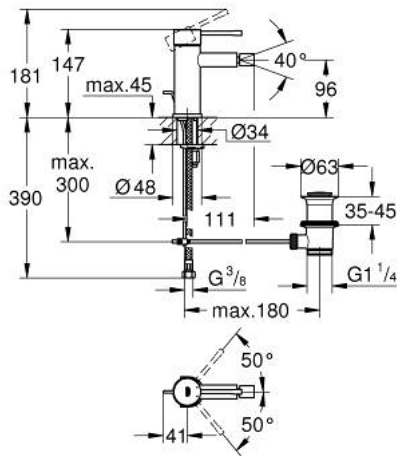

24 178 A01 ESSENCE SINGLE-LEVER BIDET MIXER 1/2" S-SIZE

PRODUCT DESCRIPTION

- Tyc: hard graphite
- single hole installation
- metal lever
- GROHE SilkMove 28 mm ceramic cartridge
- with temperature limiter
- GROHE LongLife finish
- GROHE EcoJoy - Less water, perfect flow
- maximum flow rate (at 3 bar): 5 l/min
- GROHE FastFixation Plus installation system
- ball-joint mousseur
- pop-up waste set 1 1/4"
- flexible connection hoses
- min. recommended pressure 1.0 bar

24 178 A01 ESSENCE SINGLE-LEVER BIDET MIXER 1/2" S-SIZE

SPARE PARTS

- 1: Lever (Spare part-nr. 46917A00)
- 2: Fitting ring (Spare part-nr. 46715000)
- 3: Cartridge (Spare part-nr. 46580000)
- 4: Pop-up rod (Spare part-nr. 46739A00)
- 5: Mousseur (Spare part-nr. 13998000)
- 6: Escutcheon (Spare part-nr. 48603A00)
- 7: Shank mounting kit (Spare part-nr. 46645000)
- 8: Waste set 1 1/4" (Spare part-nr. 28910A00)
- 8.1: Plug (Spare part-nr. 07182A00)
- 8.2: Eccentric rod (Spare part-nr. 07052000)
- 9: Mounting wrench (Spare part-nr. 19017000)*
- 10: Eccentric rod (Spare part-nr. 07341000)*