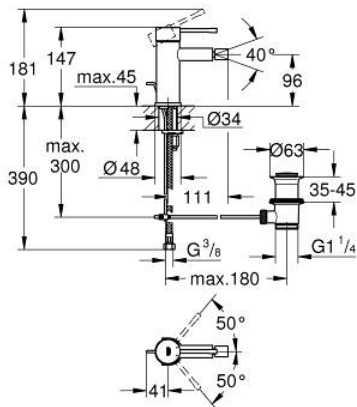

24 178 AL1 **ESSENCE SINGLE-LEVER BIDET MIXER 1/2" S-SIZE**

PRODUCT DESCRIPTION

- Colour: brushed hard graphite
- single hole installation
- metal lever
- GROHE SilkMove 28 mm ceramic cartridge
- with temperature limiter
- GROHE LongLife finish
- GROHE EcoJoy - less water, perfect flow
- maximum flow rate (at 3 bar): 5 l/min
- GROHE FastFixation Plus installation system
- ball-joint mousseur
- pop-up waste set 1 1/4"
- flexible connection hoses
- min. recommended pressure 1.0 bar

24 178 AL1 ESSENCE SINGLE-LEVER BIDET MIXER 1/2" S-SIZE

SPARE PARTS

- 1: Lever (Spare part-nr. 46917AL0)
- 2: retaining ring (Spare part-nr. 46715000)
- 3: Cartridge (Spare part-nr. 46580000)
- 4: Pop-up rod (Spare part-nr. 46739AL0)
- 5: Mousseur (Spare part-nr. 13998000)
- 6: Escutcheon (Spare part-nr. 48603AL0)
- 7: Shank mounting kit (Spare part-nr. 46645000)
- 8: Waste set 1 1/4" (Spare part-nr. 28910AL0)
- 8.1: Plug (Spare part-nr. 07182AL0)
- 8.2: Eccentric rod (Spare part-nr. 07052000)
- 9: Mounting wrench (Spare part-nr. 19017000)*
- 10: Eccentric rod (Spare part-nr. 07341000)*