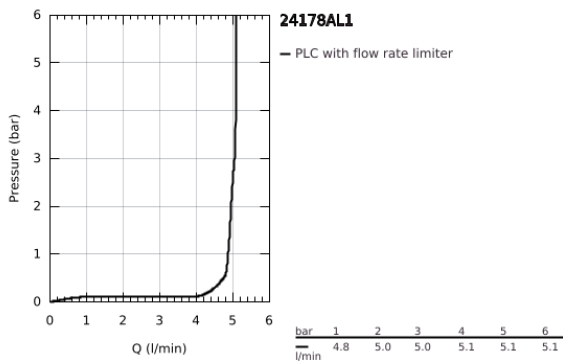

24 178 AL1 **ESSENCE SINGLE-LEVER BIDET MIXER 1/2" S-SIZE**

PRODUCT DESCRIPTION

- Colour: brushed hard graphite
- single hole installation
- metal lever
- GROHE SilkMove 28 mm ceramic cartridge
- with temperature limiter
- GROHE LongLife finish
- GROHE EcoJoy - less water, perfect flow
- maximum flow rate (at 3 bar): 5 l/min
- GROHE FastFixation Plus installation system
- ball-joint mousseur
- pop-up waste set 1 1/4"
- flexible connection hoses
- min. recommended pressure 1.0 bar

24 178 AL1 ESSENCE SINGLE-LEVER BIDET MIXER 1/2" S-SIZE

SPARE PARTS

- 1: Lever (Spare part-nr. 46917AL0)
- 2: retaining ring (Spare part-nr. 46715000)
- 3: Cartridge (Spare part-nr. 46580000)
- 4: Pop-up rod (Spare part-nr. 46739AL0)
- 5: Mousseur (Spare part-nr. 13998000)
- 6: Escutcheon (Spare part-nr. 48603AL0)
- 7: Shank mounting kit (Spare part-nr. 46645000)
- 8: Waste set 1 1/4" (Spare part-nr. 28910AL0)
- 8.1: Plug (Spare part-nr. 07182AL0)
- 8.2: Eccentric rod (Spare part-nr. 07052000)
- 9: Mounting wrench (Spare part-nr. 19017000)*
- 10: Eccentric rod (Spare part-nr. 07341000)*