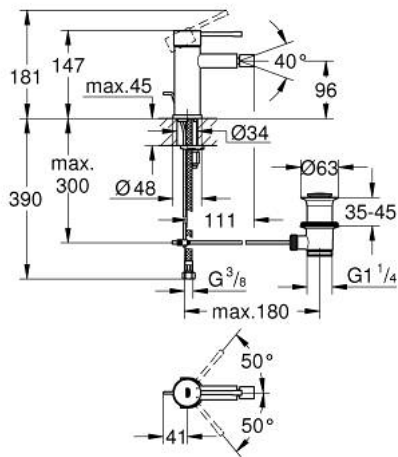

24 178 AL1 ESSENCE SINGLE-LEVER BIDET MIXER 1/2" S-SIZE

PRODUCT DESCRIPTION

- Tyc: brushed hard graphite
- single hole installation
- metal lever
- GROHE SilkMove 28 mm ceramic cartridge
- with temperature limiter
- GROHE LongLife finish
- GROHE EcoJoy - Less water, perfect flow
- maximum flow rate (at 3 bar): 5 l/min
- GROHE FastFixation Plus installation system
- ball-joint mousseur
- pop-up waste set 1 1/4"
- flexible connection hoses
- min. recommended pressure 1.0 bar

24 178 AL1 ESSENCE SINGLE-LEVER BIDET MIXER 1/2" S-SIZE

SPARE PARTS

- 1: Lever (Spare part-nr. 46917AL0)
- 2: Fitting ring (Spare part-nr. 46715000)
- 3: Cartridge (Spare part-nr. 46580000)
- 4: Pop-up rod (Spare part-nr. 46739AL0)
- 5: Mousseur (Spare part-nr. 13998000)
- 6: Escutcheon (Spare part-nr. 48603AL0)
- 7: Shank mounting kit (Spare part-nr. 46645000)
- 8: Waste set 1 1/4" (Spare part-nr. 28910AL0)
- 8.1: Plug (Spare part-nr. 07182AL0)
- 8.2: Eccentric rod (Spare part-nr. 07052000)
- 9: Mounting wrench (Spare part-nr. 19017000)*
- 10: Eccentric rod (Spare part-nr. 07341000)*