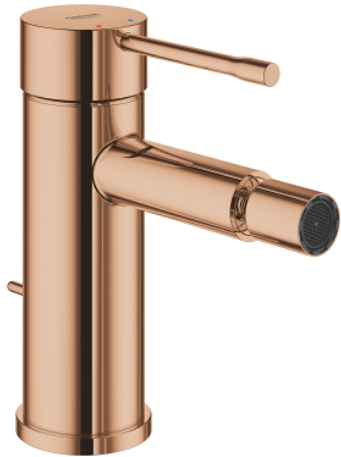

24 178 DA1 ESSENCE SINGLE-LEVER BIDET MIXER 1/2" S-SIZE

PRODUCT DESCRIPTION

- Colour: warm sunset
- single hole installation
- metal lever
- GROHE SilkMove 28 mm ceramic cartridge
- with temperature limiter
- GROHE LongLife finish
- GROHE EcoJoy - less water, perfect flow
- maximum flow rate (at 3 bar): 5 l/min
- GROHE FastFixation Plus installation system
- ball-joint mousseur
- pop-up waste set 1 1/4"
- flexible connection hoses
- min. recommended pressure 1.0 bar

24 178 DA1 ESSENCE SINGLE-LEVER BIDET MIXER 1/2" S-SIZE

SPARE PARTS

- 1: Lever (Spare part-nr. 46917DA0)
- 2: retaining ring (Spare part-nr. 46715000)
- 3: Cartridge (Spare part-nr. 46580000)
- 4: lift rod (Spare part-nr. 46739DA0)
- 5: Mousseur (Spare part-nr. 13998000)
- 6: Escutcheon (Spare part-nr. 48603DA0)
- 7: Shank mounting kit (Spare part-nr. 46645000)
- 8: Waste set 1 1/4" (Spare part-nr. 28910DA0)
- 8.1: Plug (Spare part-nr. 07182DA0)
- 8.2: Eccentric rod (Spare part-nr. 07052000)
- 9: Mounting wrench (Spare part-nr. 19017000)*
- 10: Eccentric rod (Spare part-nr. 07341000)*