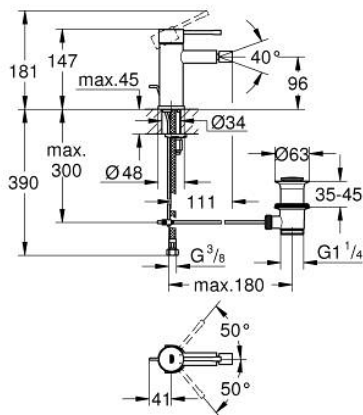

24 178 DA1 ESSENCE SINGLE-LEVER BIDET MIXER 1/2" S-SIZE

PRODUCT DESCRIPTION

- Colour: warm sunset
- single hole installation
- metal lever
- GROHE SilkMove 28 mm ceramic cartridge
- with temperature limiter
- GROHE LongLife finish
- GROHE EcoJoy - less water, perfect flow
- maximum flow rate (at 3 bar): 5 l/min
- GROHE FastFixation Plus installation system
- ball-joint mousseur
- pop-up waste set 1 1/4"
- flexible connection hoses
- min. recommended pressure 1.0 bar

24 178 DA1 ESSENCE SINGLE-LEVER BIDET MIXER 1/2" S-SIZE

SPARE PARTS

- 1: Lever (Spare part-nr. 46917DA0)
- 2: retaining ring (Spare part-nr. 46715000)
- 3: Cartridge (Spare part-nr. 46580000)
- 4: lift rod (Spare part-nr. 46739DA0)
- 5: Mousseur (Spare part-nr. 13998000)
- 6: Escutcheon (Spare part-nr. 48603DA0)
- 7: Shank mounting kit (Spare part-nr. 46645000)
- 8: Waste set 1 1/4" (Spare part-nr. 28910DA0)
- 8.1: Plug (Spare part-nr. 07182DA0)
- 8.2: Eccentric rod (Spare part-nr. 07052000)
- 9: Mounting wrench (Spare part-nr. 19017000)*
- 10: Eccentric rod (Spare part-nr. 07341000)*