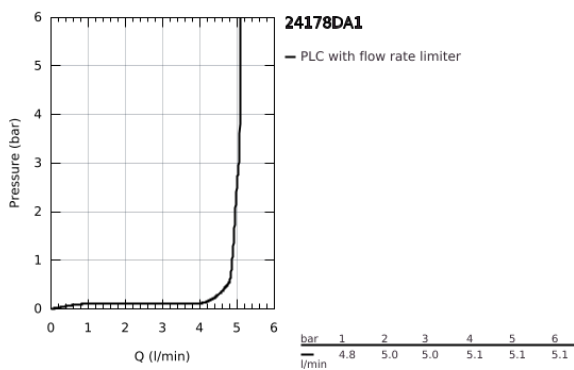

24 178 DA1 ESSENCE SINGLE-LEVER BIDET MIXER 1/2" S-SIZE

PRODUCT DESCRIPTION

- Colour: warm sunset
- single hole installation
- metal lever
- GROHE SilkMove 28 mm ceramic cartridge
- with temperature limiter
- GROHE LongLife finish
- GROHE EcoJoy - less water, perfect flow
- maximum flow rate (at 3 bar): 5 l/min
- GROHE FastFixation Plus installation system
- ball-joint mousseur
- pop-up waste set 1 1/4"
- flexible connection hoses
- min. recommended pressure 1.0 bar

24 178 DA1 ESSENCE SINGLE-LEVER BIDET MIXER 1/2" S-SIZE

SPARE PARTS

- 1: Lever (Spare part-nr. 46917DA0)
- 2: retaining ring (Spare part-nr. 46715000)
- 3: Cartridge (Spare part-nr. 46580000)
- 4: lift rod (Spare part-nr. 46739DA0)
- 5: Mousseur (Spare part-nr. 13998000)
- 6: Escutcheon (Spare part-nr. 48603DA0)
- 7: Shank mounting kit (Spare part-nr. 46645000)
- 8: Waste set 1 1/4" (Spare part-nr. 28910DA0)
- 8.1: Plug (Spare part-nr. 07182DA0)
- 8.2: Eccentric rod (Spare part-nr. 07052000)
- 9: Mounting wrench (Spare part-nr. 19017000)*
- 10: Eccentric rod (Spare part-nr. 07341000)*