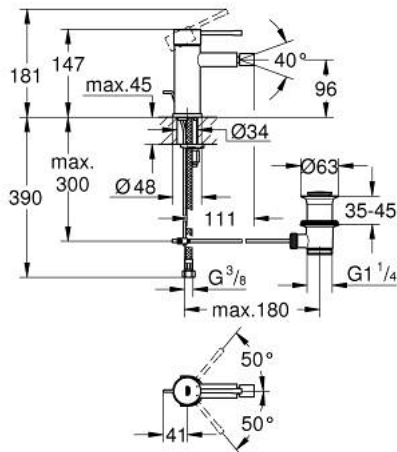

## 24 178 DA1 ESSENCE SINGLE-LEVER BIDET MIXER 1/2" S-SIZE

### PRODUCT DESCRIPTION

- Tyc: warm sunset
- single hole installation
- metal lever
- GROHE SilkMove 28 mm ceramic cartridge
- with temperature limiter
- GROHE LongLife finish
- GROHE EcoJoy - Less water, perfect flow
- maximum flow rate (at 3 bar): 5 l/min
- GROHE FastFixation Plus installation system
- ball-joint mousseur
- pop-up waste set 1 1/4"
- flexible connection hoses
- min. recommended pressure 1.0 bar

### SPARE PARTS

- 1: Lever (Spare part-nr. 46917DA0)
- 2: Fitting ring (Spare part-nr. 46715000)
- 3: Cartridge (Spare part-nr. 46580000)
- 4: lift rod (Spare part-nr. 46739DA0)
- 5: Mousseur (Spare part-nr. 13998000)
- 6: Escutcheon (Spare part-nr. 48603DA0)
- 7: Shank mounting kit (Spare part-nr. 46645000)
- 8: Waste set 1 1/4" (Spare part-nr. 28910DA0)
- 8.1: Plug (Spare part-nr. 07182DA0)
- 8.2: Eccentric rod (Spare part-nr. 07052000)
- 9: Mounting wrench (Spare part-nr. 19017000)\*
- 10: Eccentric rod (Spare part-nr. 07341000)\*