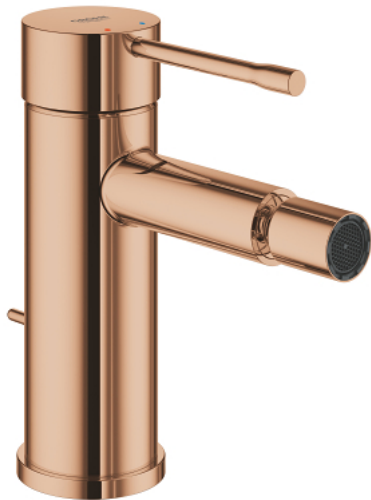

## 24 178 DA1 ESSENCE SINGLE-LEVER BIDET MIXER 1/2" S-SIZE

### PRODUCT DESCRIPTION

- Tyc: warm sunset
- single hole installation
- metal lever
- GROHE SilkMove 28 mm ceramic cartridge
- with temperature limiter
- GROHE LongLife finish
- GROHE EcoJoy - Less water, perfect flow
- maximum flow rate (at 3 bar): 5 l/min
- GROHE FastFixation Plus installation system
- ball-joint mousseur
- pop-up waste set 1 1/4"
- flexible connection hoses
- min. recommended pressure 1.0 bar

### SPARE PARTS

- 1: Lever (Spare part-nr. 46917DA0)
- 2: Fitting ring (Spare part-nr. 46715000)
- 3: Cartridge (Spare part-nr. 46580000)
- 4: lift rod (Spare part-nr. 46739DA0)
- 5: Mousseur (Spare part-nr. 13998000)
- 6: Escutcheon (Spare part-nr. 48603DA0)
- 7: Shank mounting kit (Spare part-nr. 46645000)
- 8: Waste set 1 1/4" (Spare part-nr. 28910DA0)
- 8.1: Plug (Spare part-nr. 07182DA0)
- 8.2: Eccentric rod (Spare part-nr. 07052000)
- 9: Mounting wrench (Spare part-nr. 19017000)\*
- 10: Eccentric rod (Spare part-nr. 07341000)\*