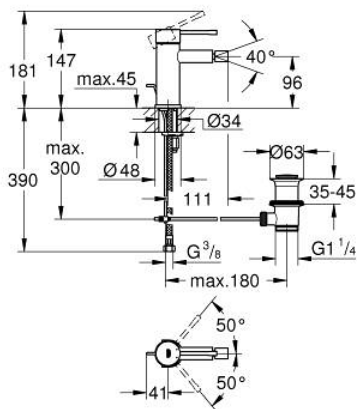

24 178 DC1 ESSENCE SINGLE-LEVER BIDET MIXER 1/2" S-SIZE

PRODUCT DESCRIPTION

- Colour: supersteel
- single hole installation
- metal lever
- GROHE SilkMove 28 mm ceramic cartridge
- with temperature limiter
- GROHE LongLife finish
- GROHE EcoJoy - less water, perfect flow
- maximum flow rate (at 3 bar): 5 l/min
- GROHE FastFixation Plus installation system
- ball-joint mousseur
- pop-up waste set 1 1/4"
- flexible connection hoses
- min. recommended pressure 1.0 bar

24 178 DC1 ESSENCE SINGLE-LEVER BIDET MIXER 1/2" S-SIZE

SPARE PARTS

- 1: Lever (Spare part-nr. 46917DC0)
- 2: retaining ring (Spare part-nr. 46715000)
- 3: Cartridge (Spare part-nr. 46580000)
- 4: Pop-up rod (Spare part-nr. 46739EN0)
- 5: Mousseur (Spare part-nr. 13998000)
- 6: Escutcheon (Spare part-nr. 48603DC0)
- 7: Shank mounting kit (Spare part-nr. 46645000)
- 8: Waste set 1 1/4" (Spare part-nr. 28910DC0)
- 8.1: Plug (Spare part-nr. 07182DC0)
- 8.2: Eccentric rod (Spare part-nr. 07052000)
- 9: Mounting wrench (Spare part-nr. 19017000)*
- 10: Eccentric rod (Spare part-nr. 07341000)*