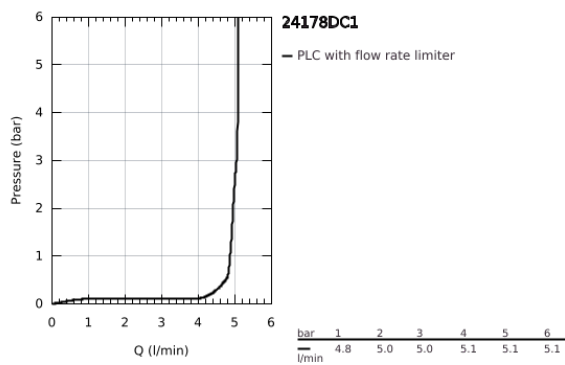

24 178 DC1 ESSENCE SINGLE-LEVER BIDET MIXER 1/2" S-SIZE

PRODUCT DESCRIPTION

- Colour: supersteel
- single hole installation
- metal lever
- GROHE SilkMove 28 mm ceramic cartridge
- with temperature limiter
- GROHE LongLife finish
- GROHE EcoJoy - less water, perfect flow
- maximum flow rate (at 3 bar): 5 l/min
- GROHE FastFixation Plus installation system
- ball-joint mousseur
- pop-up waste set 1 1/4"
- flexible connection hoses
- min. recommended pressure 1.0 bar

24 178 DC1 ESSENCE SINGLE-LEVER BIDET MIXER 1/2" S-SIZE

SPARE PARTS

- 1: Lever (Spare part-nr. 46917DC0)
- 2: retaining ring (Spare part-nr. 46715000)
- 3: Cartridge (Spare part-nr. 46580000)
- 4: Pop-up rod (Spare part-nr. 46739EN0)
- 5: Mousseur (Spare part-nr. 13998000)
- 6: Escutcheon (Spare part-nr. 48603DC0)
- 7: Shank mounting kit (Spare part-nr. 46645000)
- 8: Waste set 1 1/4" (Spare part-nr. 28910DC0)
- 8.1: Plug (Spare part-nr. 07182DC0)
- 8.2: Eccentric rod (Spare part-nr. 07052000)
- 9: Mounting wrench (Spare part-nr. 19017000)*
- 10: Eccentric rod (Spare part-nr. 07341000)*