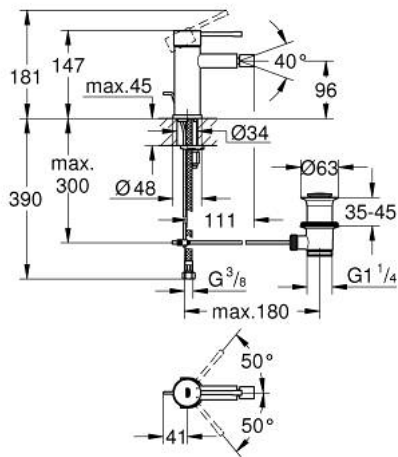

24 178 DC1 ESSENCE SINGLE-LEVER BIDET MIXER 1/2" S-SIZE

PRODUCT DESCRIPTION

- Tyc: supersteel
- single hole installation
- metal lever
- GROHE SilkMove 28 mm ceramic cartridge
- with temperature limiter
- GROHE LongLife finish
- GROHE EcoJoy - Less water, perfect flow
- maximum flow rate (at 3 bar): 5 l/min
- GROHE FastFixation Plus installation system
- ball-joint mousseur
- pop-up waste set 1 1/4"
- flexible connection hoses
- min. recommended pressure 1.0 bar

24 178 DC1 ESSENCE SINGLE-LEVER BIDET MIXER 1/2" S-SIZE

SPARE PARTS

- 1: Lever (Spare part-nr. 46917DC0)
- 2: Fitting ring (Spare part-nr. 46715000)
- 3: Cartridge (Spare part-nr. 46580000)
- 4: Pop-up rod (Spare part-nr. 46739EN0)
- 5: Mousseur (Spare part-nr. 13998000)
- 6: Escutcheon (Spare part-nr. 48603DC0)
- 7: Shank mounting kit (Spare part-nr. 46645000)
- 8: Waste set 1 1/4" (Spare part-nr. 28910DC0)
- 8.1: Plug (Spare part-nr. 07182DC0)
- 8.2: Eccentric rod (Spare part-nr. 07052000)
- 9: Mounting wrench (Spare part-nr. 19017000)*
- 10: Eccentric rod (Spare part-nr. 07341000)*