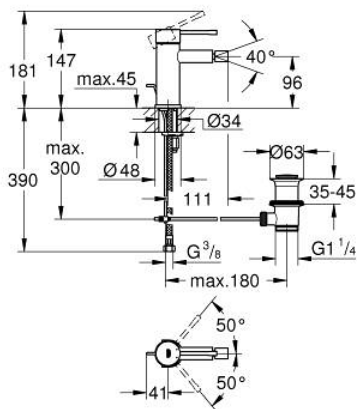

24 178 DL1 ESSENCE SINGLE-LEVER BIDET MIXER 1/2" S-SIZE

PRODUCT DESCRIPTION

- Colour: brushed warm sunset
- single hole installation
- metal lever
- GROHE SilkMove 28 mm ceramic cartridge
- with temperature limiter
- GROHE LongLife finish
- GROHE EcoJoy - less water, perfect flow
- maximum flow rate (at 3 bar): 5 l/min
- GROHE FastFixation Plus installation system
- ball-joint mousseur
- pop-up waste set 1 1/4"
- flexible connection hoses
- min. recommended pressure 1.0 bar

24 178 DL1 ESSENCE SINGLE-LEVER BIDET MIXER 1/2" S-SIZE

SPARE PARTS

- 1: Lever (Spare part-nr. 46917DL0)
- 2: retaining ring (Spare part-nr. 46715000)
- 3: Cartridge (Spare part-nr. 46580000)
- 4: lift rod (Spare part-nr. 46739DL0)
- 5: Mousseur (Spare part-nr. 13998000)
- 6: Escutcheon (Spare part-nr. 48603DL0)
- 7: Shank mounting kit (Spare part-nr. 46645000)
- 8: Waste set 1 1/4" (Spare part-nr. 28910DL0)
- 8.1: Plug (Spare part-nr. 07182DL0)
- 8.2: Eccentric rod (Spare part-nr. 07052000)
- 9: Mounting wrench (Spare part-nr. 19017000)*
- 10: Eccentric rod (Spare part-nr. 07341000)*