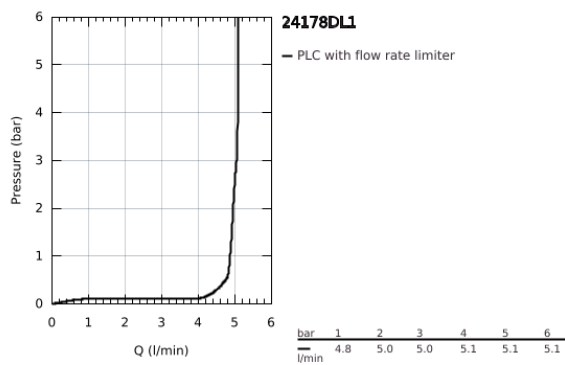

24 178 DL1 ESSENCE SINGLE-LEVER BIDET MIXER 1/2" S-SIZE

PRODUCT DESCRIPTION

- Colour: brushed warm sunset
- single hole installation
- metal lever
- GROHE SilkMove 28 mm ceramic cartridge
- with temperature limiter
- GROHE LongLife finish
- GROHE EcoJoy - less water, perfect flow
- maximum flow rate (at 3 bar): 5 l/min
- GROHE FastFixation Plus installation system
- ball-joint mousseur
- pop-up waste set 1 1/4"
- flexible connection hoses
- min. recommended pressure 1.0 bar

24 178 DL1 ESSENCE SINGLE-LEVER BIDET MIXER 1/2" S-SIZE

SPARE PARTS

- 1: Lever (Spare part-nr. 46917DL0)
- 2: retaining ring (Spare part-nr. 46715000)
- 3: Cartridge (Spare part-nr. 46580000)
- 4: lift rod (Spare part-nr. 46739DL0)
- 5: Mousseur (Spare part-nr. 13998000)
- 6: Escutcheon (Spare part-nr. 48603DL0)
- 7: Shank mounting kit (Spare part-nr. 46645000)
- 8: Waste set 1 1/4" (Spare part-nr. 28910DL0)
- 8.1: Plug (Spare part-nr. 07182DL0)
- 8.2: Eccentric rod (Spare part-nr. 07052000)
- 9: Mounting wrench (Spare part-nr. 19017000)*
- 10: Eccentric rod (Spare part-nr. 07341000)*