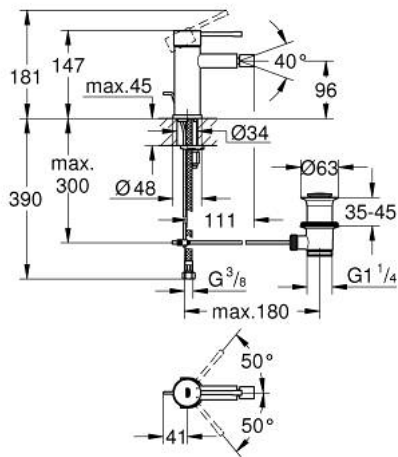

24 178 DL1 ESSENCE SINGLE-LEVER BIDET MIXER 1/2" S-SIZE

PRODUCT DESCRIPTION

- Tyc: brushed warm sunset
- single hole installation
- metal lever
- GROHE SilkMove 28 mm ceramic cartridge
- with temperature limiter
- GROHE LongLife finish
- GROHE EcoJoy - Less water, perfect flow
- maximum flow rate (at 3 bar): 5 l/min
- GROHE FastFixation Plus installation system
- ball-joint mousseur
- pop-up waste set 1 1/4"
- flexible connection hoses
- min. recommended pressure 1.0 bar

24 178 DL1 ESSENCE SINGLE-LEVER BIDET MIXER 1/2" S-SIZE

SPARE PARTS

- 1: Lever (Spare part-nr. 46917DL0)
- 2: Fitting ring (Spare part-nr. 46715000)
- 3: Cartridge (Spare part-nr. 46580000)
- 4: lift rod (Spare part-nr. 46739DL0)
- 5: Mousseur (Spare part-nr. 13998000)
- 6: Escutcheon (Spare part-nr. 48603DL0)
- 7: Shank mounting kit (Spare part-nr. 46645000)
- 8: Waste set 1 1/4" (Spare part-nr. 28910DL0)
- 8.1: Plug (Spare part-nr. 07182DL0)
- 8.2: Eccentric rod (Spare part-nr. 07052000)
- 9: Mounting wrench (Spare part-nr. 19017000)*
- 10: Eccentric rod (Spare part-nr. 07341000)*