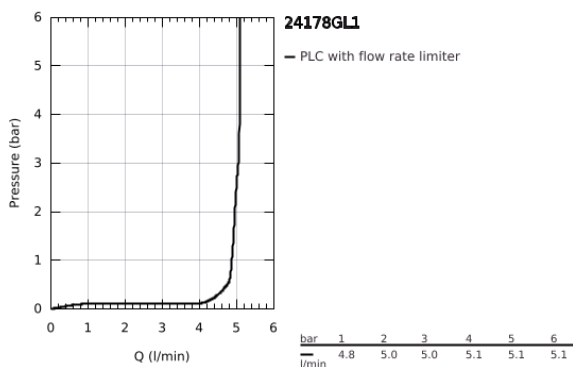

24 178 GL1 ESSENCE SINGLE-LEVER BIDET MIXER 1/2" S-SIZE

PRODUCT DESCRIPTION

- Colour: cool sunrise
- single hole installation
- metal lever
- GROHE SilkMove 28 mm ceramic cartridge
- with temperature limiter
- GROHE LongLife finish
- GROHE EcoJoy - less water, perfect flow
- maximum flow rate (at 3 bar): 5 l/min
- GROHE FastFixation Plus installation system
- ball-joint mousseur
- pop-up waste set 1 1/4"
- flexible connection hoses
- min. recommended pressure 1.0 bar

24 178 GL1 ESSENCE SINGLE-LEVER BIDET MIXER 1/2" S-SIZE

SPARE PARTS

- 1: Lever (Spare part-nr. 46917GL0)
- 2: retaining ring (Spare part-nr. 46715000)
- 3: Cartridge (Spare part-nr. 46580000)
- 4: lift rod (Spare part-nr. 46739GL0)
- 5: Mousseur (Spare part-nr. 13998000)
- 6: Escutcheon (Spare part-nr. 48603GL0)
- 7: Shank mounting kit (Spare part-nr. 46645000)
- 8: Waste set 1 1/4" (Spare part-nr. 28910GL0)
- 8.1: Plug (Spare part-nr. 07182GL0)
- 8.2: Eccentric rod (Spare part-nr. 07052000)
- 9: Mounting wrench (Spare part-nr. 19017000)*
- 10: Eccentric rod (Spare part-nr. 07341000)*