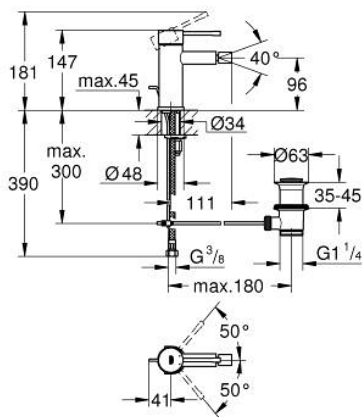

24 178 GL1 ESSENCE SINGLE-LEVER BIDET MIXER 1/2" S-SIZE

PRODUCT DESCRIPTION

- Colour: cool sunrise
- single hole installation
- metal lever
- GROHE SilkMove 28 mm ceramic cartridge
- with temperature limiter
- GROHE LongLife finish
- GROHE EcoJoy - less water, perfect flow
- maximum flow rate (at 3 bar): 5 l/min
- GROHE FastFixation Plus installation system
- ball-joint mousseur
- pop-up waste set 1 1/4"
- flexible connection hoses
- min. recommended pressure 1.0 bar

24 178 GL1 ESSENCE SINGLE-LEVER BIDET MIXER 1/2" S-SIZE

SPARE PARTS

- 1: Lever (Spare part-nr. 46917GL0)
- 2: retaining ring (Spare part-nr. 46715000)
- 3: Cartridge (Spare part-nr. 46580000)
- 4: lift rod (Spare part-nr. 46739GL0)
- 5: Mousseur (Spare part-nr. 13998000)
- 6: Escutcheon (Spare part-nr. 48603GL0)
- 7: Shank mounting kit (Spare part-nr. 46645000)
- 8: Waste set 1 1/4" (Spare part-nr. 28910GL0)
- 8.1: Plug (Spare part-nr. 07182GL0)
- 8.2: Eccentric rod (Spare part-nr. 07052000)
- 9: Mounting wrench (Spare part-nr. 19017000)*
- 10: Eccentric rod (Spare part-nr. 07341000)*