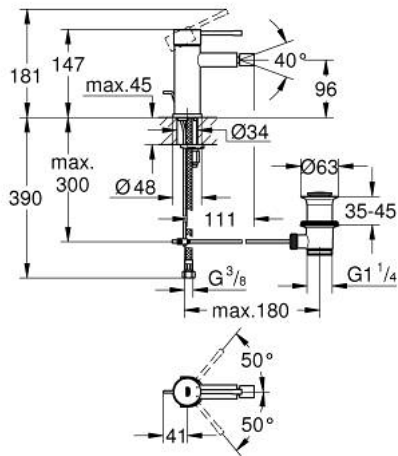

## 24 178 GL1 ESSENCE SINGLE-LEVER BIDET MIXER 1/2" S-SIZE

### PRODUCT DESCRIPTION

- Tyc: cool sunrise
- single hole installation
- metal lever
- GROHE SilkMove 28 mm ceramic cartridge
- with temperature limiter
- GROHE LongLife finish
- GROHE EcoJoy - Less water, perfect flow
- maximum flow rate (at 3 bar): 5 l/min
- GROHE FastFixation Plus installation system
- ball-joint mousseur
- pop-up waste set 1 1/4"
- flexible connection hoses
- min. recommended pressure 1.0 bar

### SPARE PARTS

- 1: Lever (Spare part-nr. 46917GL0)
- 2: Fitting ring (Spare part-nr. 46715000)
- 3: Cartridge (Spare part-nr. 46580000)
- 4: lift rod (Spare part-nr. 46739GL0)
- 5: Mousseur (Spare part-nr. 13998000)
- 6: Escutcheon (Spare part-nr. 48603GL0)
- 7: Shank mounting kit (Spare part-nr. 46645000)
- 8: Waste set 1 1/4" (Spare part-nr. 28910GL0)
- 8.1: Plug (Spare part-nr. 07182GL0)
- 8.2: Eccentric rod (Spare part-nr. 07052000)
- 9: Mounting wrench (Spare part-nr. 19017000)\*
- 10: Eccentric rod (Spare part-nr. 07341000)\*