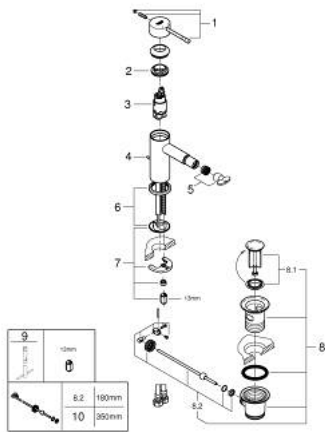

## 24 178 GL1 ESSENCE SINGLE-LEVER BIDET MIXER 1/2" S-SIZE

### PRODUCT DESCRIPTION

- Tyc: cool sunrise
- single hole installation
- metal lever
- GROHE SilkMove 28 mm ceramic cartridge
- with temperature limiter
- GROHE LongLife finish
- GROHE EcoJoy - Less water, perfect flow
- maximum flow rate (at 3 bar): 5 l/min
- GROHE FastFixation Plus installation system
- ball-joint mousseur
- pop-up waste set 1 1/4"
- flexible connection hoses
- min. recommended pressure 1.0 bar

### SPARE PARTS

- 1: Lever (Spare part-nr. 46917GL0)
- 2: Fitting ring (Spare part-nr. 46715000)
- 3: Cartridge (Spare part-nr. 46580000)
- 4: lift rod (Spare part-nr. 46739GL0)
- 5: Mousseur (Spare part-nr. 13998000)
- 6: Escutcheon (Spare part-nr. 48603GL0)
- 7: Shank mounting kit (Spare part-nr. 46645000)
- 8: Waste set 1 1/4" (Spare part-nr. 28910GL0)
- 8.1: Plug (Spare part-nr. 07182GL0)
- 8.2: Eccentric rod (Spare part-nr. 07052000)
- 9: Mounting wrench (Spare part-nr. 19017000)\*
- 10: Eccentric rod (Spare part-nr. 07341000)\*