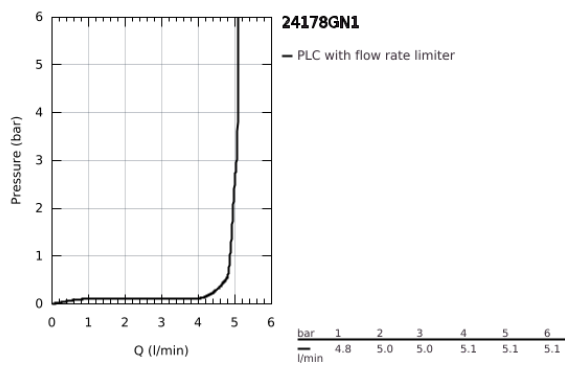

24 178 GN1 ESSENCE SINGLE-LEVER BIDET MIXER 1/2" S-SIZE

PRODUCT DESCRIPTION

- Colour: brushed cool sunrise
- single hole installation
- metal lever
- GROHE SilkMove 28 mm ceramic cartridge
- with temperature limiter
- GROHE LongLife finish
- GROHE EcoJoy - less water, perfect flow
- maximum flow rate (at 3 bar): 5 l/min
- GROHE FastFixation Plus installation system
- ball-joint mousseur
- pop-up waste set 1 1/4"
- flexible connection hoses
- min. recommended pressure 1.0 bar

24 178 GN1 ESSENCE SINGLE-LEVER BIDET MIXER 1/2" S-SIZE

SPARE PARTS

- 1: Lever (Spare part-nr. 46917GN0)
 - 2: retaining ring (Spare part-nr. 46715000)
 - 3: Cartridge (Spare part-nr. 46580000)
 - 4: Pop-up rod (Spare part-nr. 46739GN0)
 - 5: Mousseur (Spare part-nr. 13998000)
 - 6: Escutcheon (Spare part-nr. 48603GN0)
 - 7: Shank mounting kit (Spare part-nr. 46645000)
 - 8: Waste set 1 1/4" (Spare part-nr. 28910GN0)
 - 8.1: Plug (Spare part-nr. 07182GN0)
 - 8.2: Eccentric rod (Spare part-nr. 07052000)
 - 9: Mounting wrench (Spare part-nr. 19017000)*
 - 10: Eccentric rod (Spare part-nr. 07341000)*
- * Optional accessories