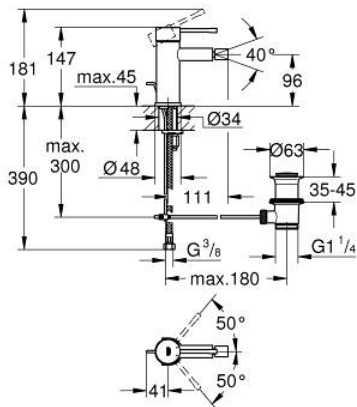

24 178 GN1 ESSENCE SINGLE-LEVER BIDET MIXER 1/2" S-SIZE

PRODUCT DESCRIPTION

- Colour: brushed cool sunrise
- single hole installation
- metal lever
- GROHE SilkMove 28 mm ceramic cartridge
- with temperature limiter
- GROHE LongLife finish
- GROHE EcoJoy - less water, perfect flow
- maximum flow rate (at 3 bar): 5 l/min
- GROHE FastFixation Plus installation system
- ball-joint mousseur
- pop-up waste set 1 1/4"
- flexible connection hoses
- min. recommended pressure 1.0 bar

24 178 GN1 ESSENCE SINGLE-LEVER BIDET MIXER 1/2" S-SIZE

SPARE PARTS

- 1: Lever (Spare part-nr. 46917GN0)
 - 2: retaining ring (Spare part-nr. 46715000)
 - 3: Cartridge (Spare part-nr. 46580000)
 - 4: Pop-up rod (Spare part-nr. 46739GN0)
 - 5: Mousseur (Spare part-nr. 13998000)
 - 6: Escutcheon (Spare part-nr. 48603GN0)
 - 7: Shank mounting kit (Spare part-nr. 46645000)
 - 8: Waste set 1 1/4" (Spare part-nr. 28910GN0)
 - 8.1: Plug (Spare part-nr. 07182GN0)
 - 8.2: Eccentric rod (Spare part-nr. 07052000)
 - 9: Mounting wrench (Spare part-nr. 19017000)*
 - 10: Eccentric rod (Spare part-nr. 07341000)*
- * Optional accessories