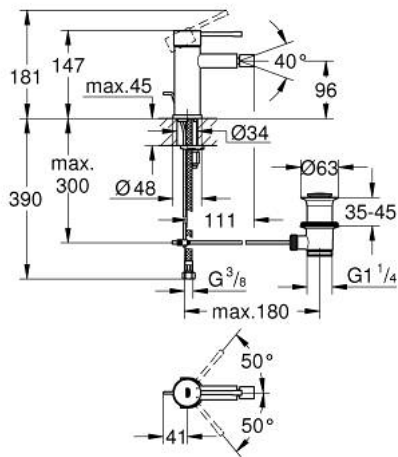

## 24 178 GN1 ESSENCE SINGLE-LEVER BIDET MIXER 1/2" S-SIZE

### PRODUCT DESCRIPTION

- Tyc: brushed cool sunrise
- single hole installation
- metal lever
- GROHE SilkMove 28 mm ceramic cartridge
- with temperature limiter
- GROHE LongLife finish
- GROHE EcoJoy - Less water, perfect flow
- maximum flow rate (at 3 bar): 5 l/min
- GROHE FastFixation Plus installation system
- ball-joint mousseur
- pop-up waste set 1 1/4"
- flexible connection hoses
- min. recommended pressure 1.0 bar

### SPARE PARTS

- 1: Lever (Spare part-nr. 46917GN0)
- 2: Fitting ring (Spare part-nr. 46715000)
- 3: Cartridge (Spare part-nr. 46580000)
- 4: Pop-up rod (Spare part-nr. 46739GN0)
- 5: Mousseur (Spare part-nr. 13998000)
- 6: Escutcheon (Spare part-nr. 48603GN0)
- 7: Shank mounting kit (Spare part-nr. 46645000)
- 8: Waste set 1 1/4" (Spare part-nr. 28910GN0)
- 8.1: Plug (Spare part-nr. 07182GN0)
- 8.2: Eccentric rod (Spare part-nr. 07052000)
- 9: Mounting wrench (Spare part-nr. 19017000)\*
- 10: Eccentric rod (Spare part-nr. 07341000)\*