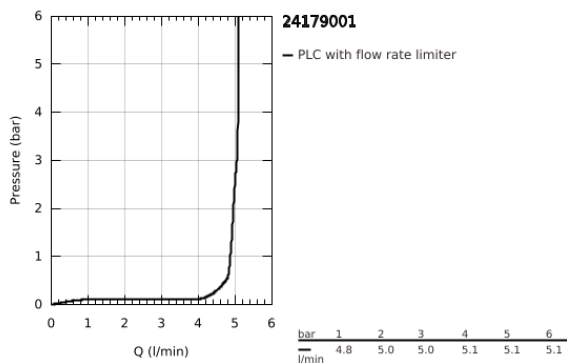

24 179 001 ESSENCE BASIN MIXER 1/2"
S-SIZE

PRODUCT DESCRIPTION

- Colour: chrome
- single hole installation
- metal lever
- GROHE SilkMove 28 mm ceramic cartridge
- OpenCold - cold water flow in mid-lever position
- with temperature limiter
- GROHE LongLife finish
- GROHE EcoJoy - less water, perfect flow
- maximum flow rate (at 3 bar): 5 l/min
- GROHE FastFixation Plus installation system
- smooth body
- waste set with push-open plug
- flexible connection hoses
- professional exclusive

24 179 001 **ESSENCE BASIN MIXER 1/2"**
S-SIZE

SPARE PARTS

- 1: Lever (Spare part-nr. 46918000)
 - 2: retaining ring (Spare part-nr. 46715000)
 - 3: Cartridge (Spare part-nr. 46580000)
 - 4: Mousseur (Spare part-nr. 48270000)
 - 5: Escutcheon (Spare part-nr. 48603000)
 - 6: Shank mounting kit (Spare part-nr. 46645000)
 - 7: Waste set with push-open plug (Spare part-nr. 65807000)
 - 8: Mounting wrench (Spare part-nr. 19017000)*
- * Optional accessories