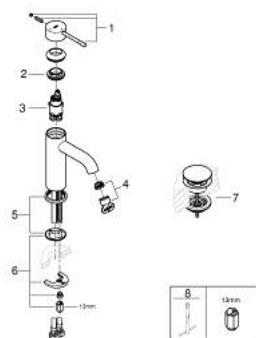

24 179 001 ESSENCE BASIN MIXER 1/2"
S-SIZE

PRODUCT DESCRIPTION

- Colour: chrome
- single hole installation
- metal lever
- GROHE SilkMove 28 mm ceramic cartridge
- OpenCold - cold water flow in mid-lever position
- with temperature limiter
- GROHE LongLife finish
- GROHE EcoJoy - less water, perfect flow
- maximum flow rate (at 3 bar): 5 l/min
- GROHE FastFixation Plus installation system
- smooth body
- waste set with push-open plug
- flexible connection hoses
- professional exclusive

24 179 001 **ESSENCE BASIN MIXER 1/2"**
S-SIZE

SPARE PARTS

- 1: Lever (Spare part-nr. 46918000)
 - 2: retaining ring (Spare part-nr. 46715000)
 - 3: Cartridge (Spare part-nr. 46580000)
 - 4: Mousseur (Spare part-nr. 48270000)
 - 5: Escutcheon (Spare part-nr. 48603000)
 - 6: Shank mounting kit (Spare part-nr. 46645000)
 - 7: Waste set with push-open plug (Spare part-nr. 65807000)
 - 8: Mounting wrench (Spare part-nr. 19017000)*
- * Optional accessories