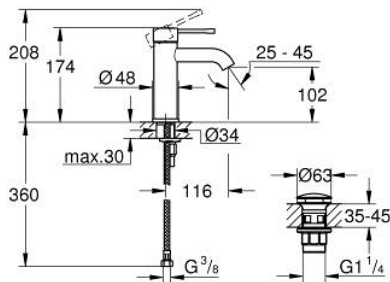

24 179 001 ESSENCE BASIN MIXER 1/2"
S-SIZE

PRODUCT DESCRIPTION

- Colour: chrome
- single hole installation
- metal lever
- GROHE SilkMove 28 mm ceramic cartridge
- OpenCold - cold water flow in mid-lever position
- with temperature limiter
- GROHE LongLife finish
- GROHE EcoJoy - less water, perfect flow
- maximum flow rate (at 3 bar): 5 l/min
- GROHE FastFixation Plus installation system
- smooth body
- waste set with push-open plug
- flexible connection hoses
- professional exclusive

24 179 001 **ESSENCE BASIN MIXER 1/2"**
S-SIZE

SPARE PARTS

- 1: Lever (Spare part-nr. 46918000)
 - 2: retaining ring (Spare part-nr. 46715000)
 - 3: Cartridge (Spare part-nr. 46580000)
 - 4: Mousseur (Spare part-nr. 48270000)
 - 5: Escutcheon (Spare part-nr. 48603000)
 - 6: Shank mounting kit (Spare part-nr. 46645000)
 - 7: Waste set with push-open plug (Spare part-nr. 65807000)
 - 8: Mounting wrench (Spare part-nr. 19017000)*
- * Optional accessories