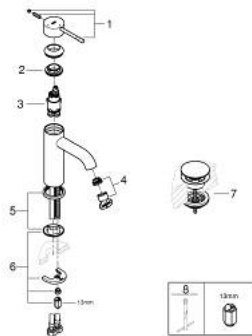

24 179 001 ESSENCE BASIN MIXER 1/2"  
S-SIZE

**PRODUCT DESCRIPTION**

- Tyc: Chrome
- single hole installation
- metal lever
- GROHE SilkMove 28 mm ceramic cartridge
- OpenCold - cold water flow in mid-lever position
- with temperature limiter
- GROHE LongLife finish
- GROHE EcoJoy - Less water, perfect flow
- maximum flow rate (at 3 bar): 5 l/min
- GROHE FastFixation Plus installation system
- smooth body
- waste set with push-open plug
- flexible connection hoses
- professional exclusive

24 179 001 **ESSENCE BASIN MIXER 1/2"**  
**S-SIZE**

**SPARE PARTS**

- 1: Lever (Spare part-nr. 46918000)
  - 2: Fitting ring (Spare part-nr. 46715000)
  - 3: Cartridge (Spare part-nr. 46580000)
  - 4: Mousseur (Spare part-nr. 48270000)
  - 5: Escutcheon (Spare part-nr. 48603000)
  - 6: Shank mounting kit (Spare part-nr. 46645000)
  - 7: Waste set with push-open plug (Spare part-nr. 65807000)
  - 8: Mounting wrench (Spare part-nr. 19017000)\*
- \* Optional accessories