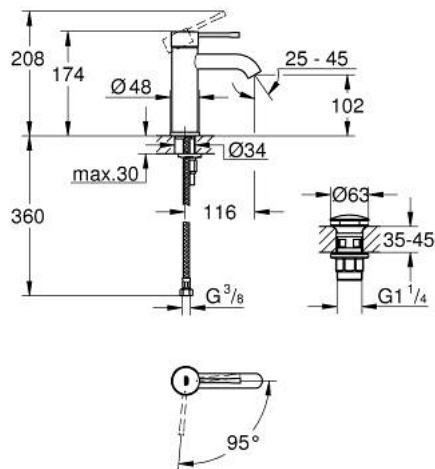

24 179 001 ESSENCE BASIN MIXER 1/2"  
S-SIZE

**PRODUCT DESCRIPTION**

- Tyc: Chrome
- single hole installation
- metal lever
- GROHE SilkMove 28 mm ceramic cartridge
- OpenCold - cold water flow in mid-lever position
- with temperature limiter
- GROHE LongLife finish
- GROHE EcoJoy - Less water, perfect flow
- maximum flow rate (at 3 bar): 5 l/min
- GROHE FastFixation Plus installation system
- smooth body
- waste set with push-open plug
- flexible connection hoses
- professional exclusive

24 179 001 **ESSENCE BASIN MIXER 1/2"**  
**S-SIZE**

**SPARE PARTS**

- 1: Lever (Spare part-nr. 46918000)
  - 2: Fitting ring (Spare part-nr. 46715000)
  - 3: Cartridge (Spare part-nr. 46580000)
  - 4: Mousseur (Spare part-nr. 48270000)
  - 5: Escutcheon (Spare part-nr. 48603000)
  - 6: Shank mounting kit (Spare part-nr. 46645000)
  - 7: Waste set with push-open plug (Spare part-nr. 65807000)
  - 8: Mounting wrench (Spare part-nr. 19017000)\*
- \* Optional accessories