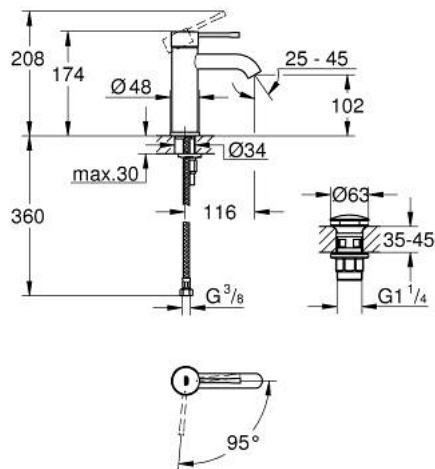

24 179 001 **ESSENCE BASIN MIXER 1/2"**  
**S-SIZE**

**PRODUCT DESCRIPTION**

- Tyc: Chrome
- single hole installation
- metal lever
- GROHE SilkMove 28 mm ceramic cartridge
- EcoMode - cold water flow in mid-lever position saves energy
- with temperature limiter
- GROHE LongLife finish
- GROHE EcoJoy - Less water, perfect flow
- maximum flow rate (at 3 bar): 5 l/min
- GROHE FastFixation Plus installation system
- smooth body
- waste set with push-open plug
- flexible connection hoses
- professional exclusive
- replaces Essence basin mixer 23 797 001

24 179 001 **ESSENCE BASIN MIXER 1/2"**  
**S-SIZE**

**SPARE PARTS**

- 1: Lever (Spare part-nr. 46918000)
  - 2: Fitting ring (Spare part-nr. 46715000)
  - 3: Cartridge (Spare part-nr. 46580000)
  - 4: Mousseur (Spare part-nr. 48270000)
  - 5: Escutcheon (Spare part-nr. 48603000)
  - 6: Shank mounting kit (Spare part-nr. 46645000)
  - 7: Waste set with push-open plug (Spare part-nr. 65807000)
  - 8: Mounting wrench (Spare part-nr. 19017000)\*
- \* Optional accessories