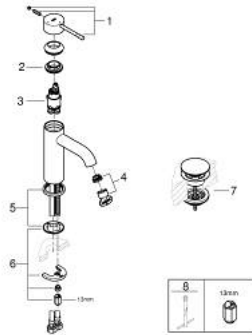

24 179 001 **ESSENCE BASIN MIXER 1/2"**  
**S-SIZE**

**PRODUCT DESCRIPTION**

- Tyc: Chrome
- single hole installation
- metal lever
- GROHE SilkMove 28 mm ceramic cartridge
- EcoMode - cold water flow in mid-lever position saves energy
- with temperature limiter
- GROHE LongLife finish
- GROHE EcoJoy - Less water, perfect flow
- maximum flow rate (at 3 bar): 5 l/min
- GROHE FastFixation Plus installation system
- smooth body
- waste set with push-open plug
- flexible connection hoses
- professional exclusive
- replaces Essence basin mixer 23 797 001

24 179 001 **ESSENCE BASIN MIXER 1/2"**  
**S-SIZE**

**SPARE PARTS**

- 1: Lever (Spare part-nr. 46918000)
  - 2: Fitting ring (Spare part-nr. 46715000)
  - 3: Cartridge (Spare part-nr. 46580000)
  - 4: Mousseur (Spare part-nr. 48270000)
  - 5: Escutcheon (Spare part-nr. 48603000)
  - 6: Shank mounting kit (Spare part-nr. 46645000)
  - 7: Waste set with push-open plug (Spare part-nr. 65807000)
  - 8: Mounting wrench (Spare part-nr. 19017000)\*
- \* Optional accessories