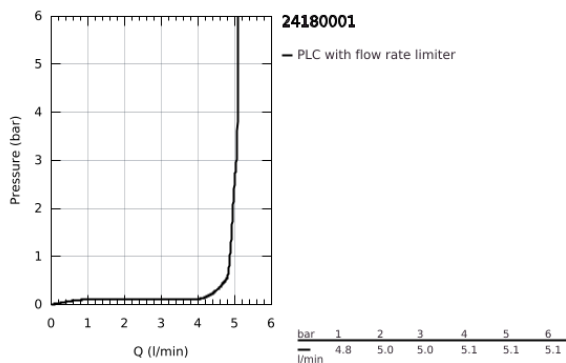

24 180 001 **ESSENCE BASIN MIXER 1/2"**
S-SIZE

PRODUCT DESCRIPTION

- Colour: chrome
- single hole installation
- metal lever
- GROHE SilkMove 28 mm ceramic cartridge
- EcoMode - cold water flow in mid-lever position saves energy
- with temperature limiter
- GROHE LongLife finish
- GROHE EcoJoy - less water, perfect flow
- maximum flow rate (at 3 bar): 5 l/min
- GROHE AquaGuide adjustable mousseur
- GROHE FastFixation Plus installation system
- pop-up waste set 1 1/4"
- flexible connection hoses
- professional exclusive

24 180 001 **ESSENCE BASIN MIXER 1/2"**
S-SIZE

SPARE PARTS

- 1: Lever (Spare part-nr. 46918000)
- 2: retaining ring (Spare part-nr. 46715000)
- 3: Cartridge (Spare part-nr. 46580000)
- 4: Pop-up rod (Spare part-nr. 46739000)
- 5: Mousseur (Spare part-nr. 48270000)
- 6: Escutcheon (Spare part-nr. 48603000)
- 7: Shank mounting kit (Spare part-nr. 46645000)
- 8: Waste set 1 1/4" (Spare part-nr. 28910000)
- 8.1: Plug (Spare part-nr. 07182000)
- 8.2: Eccentric rod (Spare part-nr. 07052000)
- 9: Mounting wrench (Spare part-nr. 19017000)*
- 10: Eccentric rod (Spare part-nr. 07341000)*