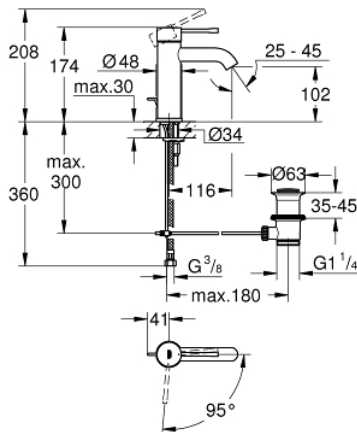

24 180 001 **ESSENCE BASIN MIXER 1/2"**
S-SIZE

PRODUCT DESCRIPTION

- Colour: chrome
- single hole installation
- metal lever
- GROHE SilkMove 28 mm ceramic cartridge
- EcoMode - cold water flow in mid-lever position saves energy
- with temperature limiter
- GROHE LongLife finish
- GROHE EcoJoy - less water, perfect flow
- maximum flow rate (at 3 bar): 5 l/min
- GROHE AquaGuide adjustable mousseur
- GROHE FastFixation Plus installation system
- pop-up waste set 1 1/4"
- flexible connection hoses
- professional exclusive

24 180 001 **ESSENCE BASIN MIXER 1/2"**
S-SIZE

SPARE PARTS

- 1: Lever (Spare part-nr. 46918000)
- 2: retaining ring (Spare part-nr. 46715000)
- 3: Cartridge (Spare part-nr. 46580000)
- 4: Pop-up rod (Spare part-nr. 46739000)
- 5: Mousseur (Spare part-nr. 48270000)
- 6: Escutcheon (Spare part-nr. 48603000)
- 7: Shank mounting kit (Spare part-nr. 46645000)
- 8: Waste set 1 1/4" (Spare part-nr. 28910000)
- 8.1: Plug (Spare part-nr. 07182000)
- 8.2: Eccentric rod (Spare part-nr. 07052000)
- 9: Mounting wrench (Spare part-nr. 19017000)*
- 10: Eccentric rod (Spare part-nr. 07341000)*