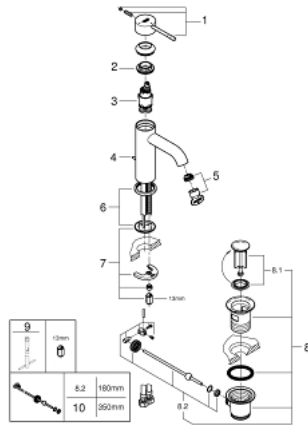

24 180 001 **ESSENCE BASIN MIXER 1/2"**
S-SIZE

PRODUCT DESCRIPTION

- Colour: chrome
- single hole installation
- metal lever
- GROHE SilkMove 28 mm ceramic cartridge
- EcoMode - cold water flow in mid-lever position saves energy
- with temperature limiter
- GROHE LongLife finish
- GROHE EcoJoy - less water, perfect flow
- maximum flow rate (at 3 bar): 5 l/min
- GROHE AquaGuide adjustable mousseur
- GROHE FastFixation Plus installation system
- pop-up waste set 1 1/4"
- flexible connection hoses
- professional exclusive

24 180 001 **ESSENCE BASIN MIXER 1/2"**
S-SIZE

SPARE PARTS

- 1: Lever (Spare part-nr. 46918000)
- 2: retaining ring (Spare part-nr. 46715000)
- 3: Cartridge (Spare part-nr. 46580000)
- 4: Pop-up rod (Spare part-nr. 46739000)
- 5: Mousseur (Spare part-nr. 48270000)
- 6: Escutcheon (Spare part-nr. 48603000)
- 7: Shank mounting kit (Spare part-nr. 46645000)
- 8: Waste set 1 1/4" (Spare part-nr. 28910000)
- 8.1: Plug (Spare part-nr. 07182000)
- 8.2: Eccentric rod (Spare part-nr. 07052000)
- 9: Mounting wrench (Spare part-nr. 19017000)*
- 10: Eccentric rod (Spare part-nr. 07341000)*