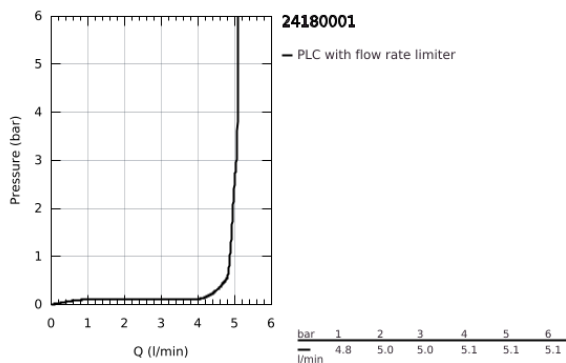

24 180 001 **ESSENCE BASIN MIXER 1/2"**
S-SIZE

PRODUCT DESCRIPTION

- Colour: chrome
- single hole installation
- metal lever
- GROHE SilkMove 28 mm ceramic cartridge
- OpenCold - cold water flow in mid-lever position
- with temperature limiter
- GROHE LongLife finish
- GROHE EcoJoy - less water, perfect flow
- maximum flow rate (at 3 bar): 5 l/min
- GROHE AquaGuide adjustable mousseur
- GROHE FastFixation Plus installation system
- pop-up waste set 1 1/4"
- flexible connection hoses
- professional exclusive

24 180 001 **ESSENCE BASIN MIXER 1/2"**
S-SIZE

SPARE PARTS

- 1: Lever (Spare part-nr. 46918000)
- 2: retaining ring (Spare part-nr. 46715000)
- 3: Cartridge (Spare part-nr. 46580000)
- 4: Pop-up rod (Spare part-nr. 46739000)
- 5: Mousseur (Spare part-nr. 48270000)
- 6: Escutcheon (Spare part-nr. 48603000)
- 7: Shank mounting kit (Spare part-nr. 46645000)
- 8: Waste set 1 1/4" (Spare part-nr. 28910000)
- 8.1: Plug (Spare part-nr. 07182000)
- 8.2: Eccentric rod (Spare part-nr. 07052000)
- 9: Mounting wrench (Spare part-nr. 19017000)*
- 10: Eccentric rod (Spare part-nr. 07341000)*