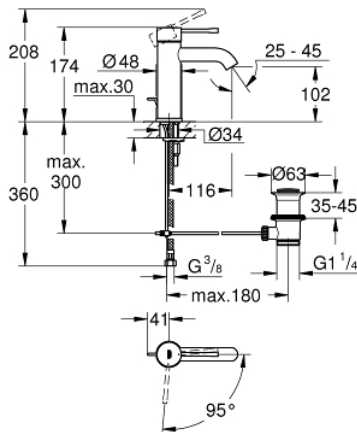

24 180 001 **ESSENCE BASIN MIXER 1/2"**
S-SIZE

PRODUCT DESCRIPTION

- Colour: chrome
- single hole installation
- metal lever
- GROHE SilkMove 28 mm ceramic cartridge
- OpenCold - cold water flow in mid-lever position
- with temperature limiter
- GROHE LongLife finish
- GROHE EcoJoy - less water, perfect flow
- maximum flow rate (at 3 bar): 5 l/min
- GROHE AquaGuide adjustable mousseur
- GROHE FastFixation Plus installation system
- pop-up waste set 1 1/4"
- flexible connection hoses
- professional exclusive

24 180 001 **ESSENCE BASIN MIXER 1/2"**
S-SIZE

SPARE PARTS

- 1: Lever (Spare part-nr. 46918000)
- 2: retaining ring (Spare part-nr. 46715000)
- 3: Cartridge (Spare part-nr. 46580000)
- 4: Pop-up rod (Spare part-nr. 46739000)
- 5: Mousseur (Spare part-nr. 48270000)
- 6: Escutcheon (Spare part-nr. 48603000)
- 7: Shank mounting kit (Spare part-nr. 46645000)
- 8: Waste set 1 1/4" (Spare part-nr. 28910000)
- 8.1: Plug (Spare part-nr. 07182000)
- 8.2: Eccentric rod (Spare part-nr. 07052000)
- 9: Mounting wrench (Spare part-nr. 19017000)*
- 10: Eccentric rod (Spare part-nr. 07341000)*