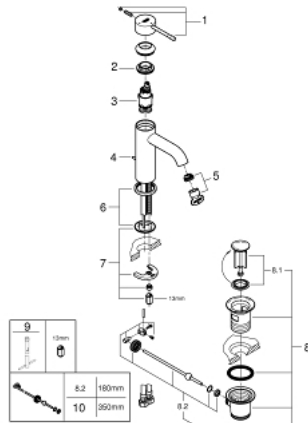

24 180 001 **ESSENCE BASIN MIXER 1/2"**
S-SIZE

PRODUCT DESCRIPTION

- Colour: chrome
- single hole installation
- metal lever
- GROHE SilkMove 28 mm ceramic cartridge
- OpenCold - cold water flow in mid-lever position
- with temperature limiter
- GROHE LongLife finish
- GROHE EcoJoy - less water, perfect flow
- maximum flow rate (at 3 bar): 5 l/min
- GROHE AquaGuide adjustable mousseur
- GROHE FastFixation Plus installation system
- pop-up waste set 1 1/4"
- flexible connection hoses
- professional exclusive

24 180 001 **ESSENCE BASIN MIXER 1/2"**
S-SIZE

SPARE PARTS

- 1: Lever (Spare part-nr. 46918000)
- 2: retaining ring (Spare part-nr. 46715000)
- 3: Cartridge (Spare part-nr. 46580000)
- 4: Pop-up rod (Spare part-nr. 46739000)
- 5: Mousseur (Spare part-nr. 48270000)
- 6: Escutcheon (Spare part-nr. 48603000)
- 7: Shank mounting kit (Spare part-nr. 46645000)
- 8: Waste set 1 1/4" (Spare part-nr. 28910000)
- 8.1: Plug (Spare part-nr. 07182000)
- 8.2: Eccentric rod (Spare part-nr. 07052000)
- 9: Mounting wrench (Spare part-nr. 19017000)*
- 10: Eccentric rod (Spare part-nr. 07341000)*