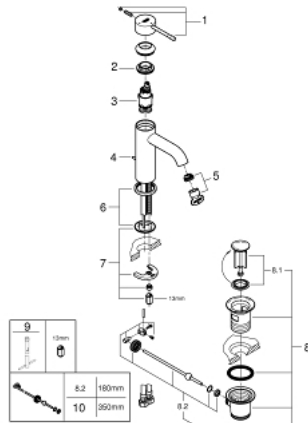

24 180 001 ESSENCE BASIN MIXER 1/2"
S-SIZE

PRODUCT DESCRIPTION

- Tyc: Chrome
- single hole installation
- metal lever
- GROHE SilkMove 28 mm ceramic cartridge
- OpenCold - cold water flow in mid-lever position
- with temperature limiter
- GROHE LongLife finish
- GROHE EcoJoy - Less water, perfect flow
- maximum flow rate (at 3 bar): 5 l/min
- GROHE AquaGuide adjustable mousseur
- GROHE FastFixation Plus installation system
- pop-up waste set 1 1/4"
- flexible connection hoses
- professional exclusive

24 180 001 **ESSENCE BASIN MIXER 1/2"**
S-SIZE

SPARE PARTS

- 1: Lever (Spare part-nr. 46918000)
- 2: Fitting ring (Spare part-nr. 46715000)
- 3: Cartridge (Spare part-nr. 46580000)
- 4: Pop-up rod (Spare part-nr. 46739000)
- 5: Mousseur (Spare part-nr. 48270000)
- 6: Escutcheon (Spare part-nr. 48603000)
- 7: Shank mounting kit (Spare part-nr. 46645000)
- 8: Waste set 1 1/4" (Spare part-nr. 28910000)
- 8.1: Plug (Spare part-nr. 07182000)
- 8.2: Eccentric rod (Spare part-nr. 07052000)
- 9: Mounting wrench (Spare part-nr. 19017000)*
- 10: Eccentric rod (Spare part-nr. 07341000)*