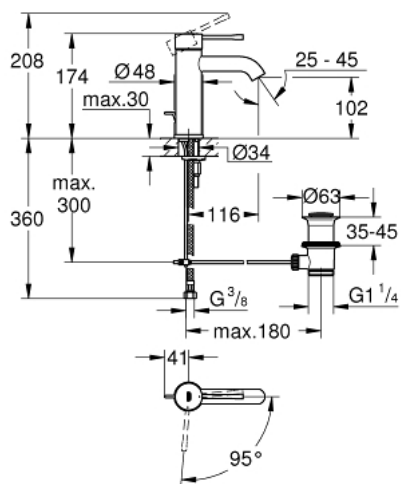

24 180 001 ESSENCE BASIN MIXER 1/2"
S-SIZE

PRODUCT DESCRIPTION

- Tyc: Chrome
- single hole installation
- metal lever
- GROHE SilkMove 28 mm ceramic cartridge
- OpenCold - cold water flow in mid-lever position
- with temperature limiter
- GROHE LongLife finish
- GROHE EcoJoy - Less water, perfect flow
- maximum flow rate (at 3 bar): 5 l/min
- GROHE AquaGuide adjustable mousseur
- GROHE FastFixation Plus installation system
- pop-up waste set 1 1/4"
- flexible connection hoses
- professional exclusive

24 180 001 **ESSENCE BASIN MIXER 1/2"**
S-SIZE

SPARE PARTS

- 1: Lever (Spare part-nr. 46918000)
- 2: Fitting ring (Spare part-nr. 46715000)
- 3: Cartridge (Spare part-nr. 46580000)
- 4: Pop-up rod (Spare part-nr. 46739000)
- 5: Mousseur (Spare part-nr. 48270000)
- 6: Escutcheon (Spare part-nr. 48603000)
- 7: Shank mounting kit (Spare part-nr. 46645000)
- 8: Waste set 1 1/4" (Spare part-nr. 28910000)
- 8.1: Plug (Spare part-nr. 07182000)
- 8.2: Eccentric rod (Spare part-nr. 07052000)
- 9: Mounting wrench (Spare part-nr. 19017000)*
- 10: Eccentric rod (Spare part-nr. 07341000)*