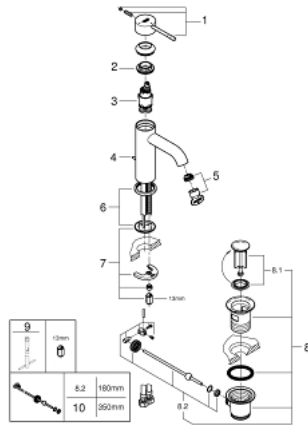

24 180 001 ESSENCE BASIN MIXER 1/2"  
S-SIZE

**PRODUCT DESCRIPTION**

- Tyc: Chrome
- single hole installation
- metal lever
- GROHE SilkMove 28 mm ceramic cartridge
- EcoMode - cold water flow in mid-lever position saves energy
- with temperature limiter
- GROHE LongLife finish
- GROHE EcoJoy - Less water, perfect flow
- maximum flow rate (at 3 bar): 5 l/min
- GROHE AquaGuide adjustable mousseur
- GROHE FastFixation Plus installation system
- pop-up waste set 1 1/4"
- flexible connection hoses
- professional exclusive
- replaces Essence basin mixer 23 591 001

24 180 001 **ESSENCE BASIN MIXER 1/2"**  
**S-SIZE**

**SPARE PARTS**

- 1: Lever (Spare part-nr. 46918000)
- 2: Fitting ring (Spare part-nr. 46715000)
- 3: Cartridge (Spare part-nr. 46580000)
- 4: Pop-up rod (Spare part-nr. 46739000)
- 5: Mousseur (Spare part-nr. 48270000)
- 6: Escutcheon (Spare part-nr. 48603000)
- 7: Shank mounting kit (Spare part-nr. 46645000)
- 8: Waste set 1 1/4" (Spare part-nr. 28910000)
- 8.1: Plug (Spare part-nr. 07182000)
- 8.2: Eccentric rod (Spare part-nr. 07052000)
- 9: Mounting wrench (Spare part-nr. 19017000)\*
- 10: Eccentric rod (Spare part-nr. 07341000)\*