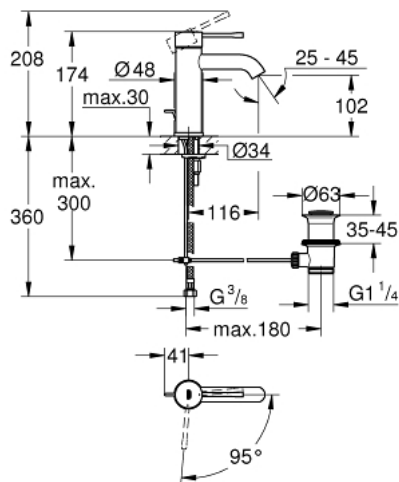

24 180 001 ESSENCE BASIN MIXER 1/2"  
S-SIZE

**PRODUCT DESCRIPTION**

- Tyc: Chrome
- single hole installation
- metal lever
- GROHE SilkMove 28 mm ceramic cartridge
- EcoMode - cold water flow in mid-lever position saves energy
- with temperature limiter
- GROHE LongLife finish
- GROHE EcoJoy - Less water, perfect flow
- maximum flow rate (at 3 bar): 5 l/min
- GROHE AquaGuide adjustable mousseur
- GROHE FastFixation Plus installation system
- pop-up waste set 1 1/4"
- flexible connection hoses
- professional exclusive
- replaces Essence basin mixer 23 591 001

24 180 001 **ESSENCE BASIN MIXER 1/2"**  
**S-SIZE**

**SPARE PARTS**

- 1: Lever (Spare part-nr. 46918000)
- 2: Fitting ring (Spare part-nr. 46715000)
- 3: Cartridge (Spare part-nr. 46580000)
- 4: Pop-up rod (Spare part-nr. 46739000)
- 5: Mousseur (Spare part-nr. 48270000)
- 6: Escutcheon (Spare part-nr. 48603000)
- 7: Shank mounting kit (Spare part-nr. 46645000)
- 8: Waste set 1 1/4" (Spare part-nr. 28910000)
- 8.1: Plug (Spare part-nr. 07182000)
- 8.2: Eccentric rod (Spare part-nr. 07052000)
- 9: Mounting wrench (Spare part-nr. 19017000)\*
- 10: Eccentric rod (Spare part-nr. 07341000)\*