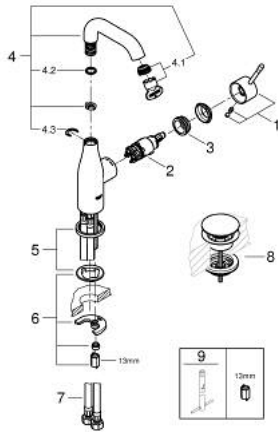

24 181 001 **ESSENCE BASIN MIXER 1/2"**
M-SIZE

PRODUCT DESCRIPTION

- Colour: chrome
- single hole installation
- metal lever
- GROHE SilkMove 28 mm ceramic cartridge
- with temperature limiter
- GROHE LongLife finish
- GROHE EcoJoy - less water, perfect flow
- maximum flow rate (at 3 bar): 5 l/min
- GROHE AquaGuide adjustable mousseur
- GROHE FastFixation Plus installation system
- swivel spout with mousseur and stop limiter
- adjustable swivel area 0° / 150° / 360°
- smooth body
- waste set with push-open plug
- flexible connection hoses
- min. recommended pressure 1.0 bar
- professional exclusive

24 181 001 **ESSENCE BASIN MIXER 1/2"**
M-SIZE

SPARE PARTS

- 1: Lever (Spare part-nr. 46919000)
 - 2: Cartridge (Spare part-nr. 46580000)
 - 3: screw ring (Spare part-nr. 48591000)
 - 4: Tubular spout (Spare part-nr. 13373000)
 - 4.1: Mousseur (Spare part-nr. 48270000)
 - 4.2: Sealing washer (Spare part-nr. 0128500M)
 - 4.3: Safety ring (Spare part-nr. 4826600M)
 - 5: Escutcheon (Spare part-nr. 48603000)
 - 6: Shank mounting kit (Spare part-nr. 46645000)
 - 7: Connection hose (Spare part-nr. 46255000)
 - 8: Waste set with push-open plug (Spare part-nr. 65807000)
 - 9: Mounting wrench (Spare part-nr. 19017000)*
- * Optional accessories