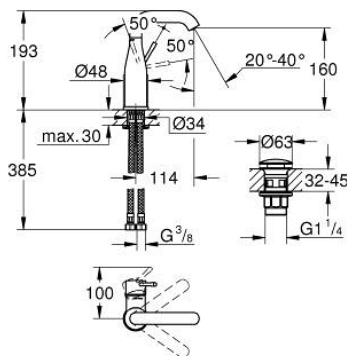

24 181 001 **ESSENCE BASIN MIXER 1/2"**
M-SIZE

PRODUCT DESCRIPTION

- Colour: chrome
- single hole installation
- metal lever
- GROHE SilkMove 28 mm ceramic cartridge
- with temperature limiter
- GROHE LongLife finish
- GROHE EcoJoy - less water, perfect flow
- maximum flow rate (at 3 bar): 5 l/min
- GROHE AquaGuide adjustable mousseur
- GROHE FastFixation Plus installation system
- swivel spout with mousseur and stop limiter
- adjustable swivel area 0° / 150° / 360°
- smooth body
- waste set with push-open plug
- flexible connection hoses
- min. recommended pressure 1.0 bar
- professional exclusive

24 181 001 **ESSENCE BASIN MIXER 1/2"**
M-SIZE

SPARE PARTS

- 1: Lever (Spare part-nr. 46919000)
 - 2: Cartridge (Spare part-nr. 46580000)
 - 3: screw ring (Spare part-nr. 48591000)
 - 4: Tubular spout (Spare part-nr. 13373000)
 - 4.1: Mousseur (Spare part-nr. 48270000)
 - 4.2: Sealing washer (Spare part-nr. 0128500M)
 - 4.3: Safety ring (Spare part-nr. 4826600M)
 - 5: Escutcheon (Spare part-nr. 48603000)
 - 6: Shank mounting kit (Spare part-nr. 46645000)
 - 7: Connection hose (Spare part-nr. 46255000)
 - 8: Waste set with push-open plug (Spare part-nr. 65807000)
 - 9: Mounting wrench (Spare part-nr. 19017000)*
- * Optional accessories