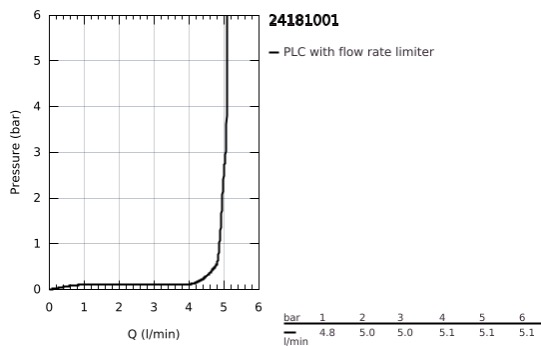

24 181 001 **ESSENCE BASIN MIXER 1/2"**
M-SIZE

PRODUCT DESCRIPTION

- Colour: chrome
- single hole installation
- metal lever
- GROHE SilkMove 28 mm ceramic cartridge
- with temperature limiter
- GROHE LongLife finish
- GROHE EcoJoy - less water, perfect flow
- maximum flow rate (at 3 bar): 5 l/min
- GROHE AquaGuide adjustable mousseur
- GROHE FastFixation Plus installation system
- swivel spout with mousseur and stop limiter
- adjustable swivel area 0° / 150° / 360°
- smooth body
- waste set with push-open plug
- flexible connection hoses
- min. recommended pressure 1.0 bar
- professional exclusive

24 181 001 **ESSENCE BASIN MIXER 1/2"**
M-SIZE

SPARE PARTS

- 1: Lever (Spare part-nr. 46919000)
 - 2: Cartridge (Spare part-nr. 46580000)
 - 3: screw ring (Spare part-nr. 48591000)
 - 4: Tubular spout (Spare part-nr. 13373000)
 - 4.1: Mousseur (Spare part-nr. 48270000)
 - 4.2: Sealing washer (Spare part-nr. 0128500M)
 - 4.3: Safety ring (Spare part-nr. 4826600M)
 - 5: Escutcheon (Spare part-nr. 48603000)
 - 6: Shank mounting kit (Spare part-nr. 46645000)
 - 7: Connection hose (Spare part-nr. 46255000)
 - 8: Waste set with push-open plug (Spare part-nr. 65807000)
 - 9: Mounting wrench (Spare part-nr. 19017000)*
- * Optional accessories