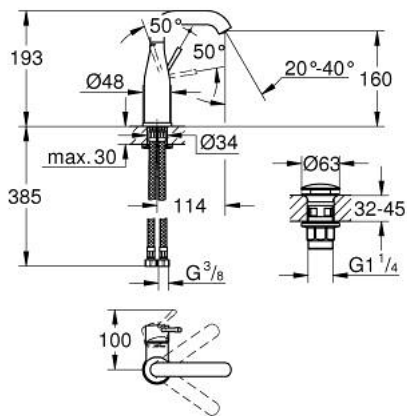

24 181 001 ESSENCE BASIN MIXER 1/2"
M-SIZE

PRODUCT DESCRIPTION

- Tyc: Chrome
- single hole installation
- metal lever
- GROHE SilkMove 28 mm ceramic cartridge
- with temperature limiter
- GROHE LongLife finish
- GROHE EcoJoy - Less water, perfect flow
- maximum flow rate (at 3 bar): 5 l/min
- GROHE AquaGuide adjustable mousseur
- GROHE FastFixation Plus installation system
- swivel spout with mousseur and stop limiter
- adjustable swivel area 0° / 150° / 360°
- smooth body
- waste set with push-open plug
- flexible connection hoses
- min. recommended pressure 1.0 bar
- professional exclusive

24 181 001 ESSENCE BASIN MIXER 1/2"
M-SIZE

SPARE PARTS

- 1: Lever (Spare part-nr. 46919000)
- 2: Cartridge (Spare part-nr. 46580000)
- 3: screw ring (Spare part-nr. 48591000)
- 4: Tubular spout (Spare part-nr. 13373000)
- 4.1: Mousseur (Spare part-nr. 48270000)
- 4.2: Sealing washer (Spare part-nr. 0128500M)
- 4.3: Safety ring (Spare part-nr. 4826600M)
- 5: Escutcheon (Spare part-nr. 48603000)
- 6: Shank mounting kit (Spare part-nr. 46645000)
- 7: Connection hose (Spare part-nr. 46255000)
- 8: Waste set with push-open plug (Spare part-nr. 65807000)
- 9: Mounting wrench (Spare part-nr. 19017000)*