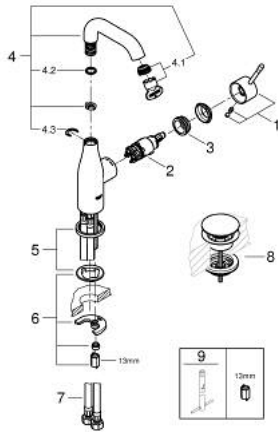

24 181 001 ESSENCE BASIN MIXER 1/2"
M-SIZE

PRODUCT DESCRIPTION

- Tyc: Chrome
- single hole installation
- metal lever
- GROHE SilkMove 28 mm ceramic cartridge
- with temperature limiter
- GROHE LongLife finish
- GROHE EcoJoy - Less water, perfect flow
- maximum flow rate (at 3 bar): 5 l/min
- GROHE AquaGuide adjustable mousseur
- GROHE FastFixation Plus installation system
- swivel spout with mousseur and stop limiter
- adjustable swivel area 0° / 150° / 360°
- smooth body
- waste set with push-open plug
- flexible connection hoses
- min. recommended pressure 1.0 bar
- professional exclusive

24 181 001 ESSENCE BASIN MIXER 1/2"
M-SIZE

SPARE PARTS

- 1: Lever (Spare part-nr. 46919000)
- 2: Cartridge (Spare part-nr. 46580000)
- 3: screw ring (Spare part-nr. 48591000)
- 4: Tubular spout (Spare part-nr. 13373000)
- 4.1: Mousseur (Spare part-nr. 48270000)
- 4.2: Sealing washer (Spare part-nr. 0128500M)
- 4.3: Safety ring (Spare part-nr. 4826600M)
- 5: Escutcheon (Spare part-nr. 48603000)
- 6: Shank mounting kit (Spare part-nr. 46645000)
- 7: Connection hose (Spare part-nr. 46255000)
- 8: Waste set with push-open plug (Spare part-nr. 65807000)
- 9: Mounting wrench (Spare part-nr. 19017000)*