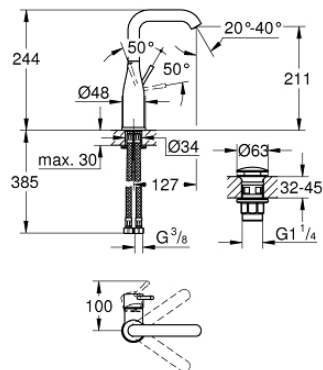

24 182 001 ESSENCE SINGLE-LEVER BASIN MIXER 1/2" L-SIZE

PRODUCT DESCRIPTION

- Colour: chrome
- single hole installation
- metal lever
- GROHE SilkMove 28 mm ceramic cartridge
- with temperature limiter
- GROHE LongLife finish
- GROHE EcoJoy - less water, perfect flow
- maximum flow rate (at 3 bar): 5 l/min
- GROHE AquaGuide adjustable mousseur
- GROHE FastFixation Plus installation system
- swivel spout with mousseur and stop limiter
- adjustable swivel area 0° / 150° / 360°
- smooth body
- waste set with push-open plug
- flexible connection hoses
- min. recommended pressure 1.0 bar
- professional exclusive

24 182 001 ESSENCE SINGLE-LEVER BASIN MIXER 1/2" L-SIZE

SPARE PARTS

- 1: Lever (Spare part-nr. 46919000)
 - 2: Cartridge (Spare part-nr. 46580000)
 - 3: screw ring (Spare part-nr. 48591000)
 - 4: Tubular spout (Spare part-nr. 13374000)
 - 4.1: Mousseur (Spare part-nr. 48270000)
 - 4.2: Sealing washer (Spare part-nr. 0128500M)
 - 4.3: Safety ring (Spare part-nr. 4826600M)
 - 5: Escutcheon (Spare part-nr. 48603000)
 - 6: Shank mounting kit (Spare part-nr. 46645000)
 - 7: Connection hose (Spare part-nr. 46255000)
 - 8: Waste set with push-open plug (Spare part-nr. 65807000)
 - 9: Mounting wrench (Spare part-nr. 19017000)*
- * Optional accessories