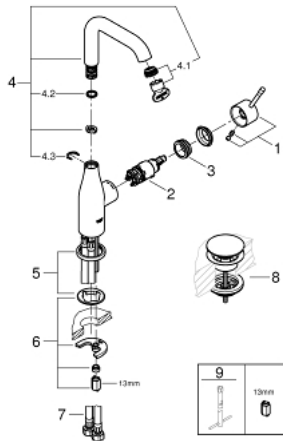

24 182 001 ESSENCE SINGLE-LEVER BASIN MIXER 1/2" L-SIZE

PRODUCT DESCRIPTION

- Colour: chrome
- single hole installation
- metal lever
- GROHE SilkMove 28 mm ceramic cartridge
- with temperature limiter
- GROHE LongLife finish
- GROHE EcoJoy - less water, perfect flow
- maximum flow rate (at 3 bar): 5 l/min
- GROHE AquaGuide adjustable mousseur
- GROHE FastFixation Plus installation system
- swivel spout with mousseur and stop limiter
- adjustable swivel area 0° / 150° / 360°
- smooth body
- waste set with push-open plug
- flexible connection hoses
- min. recommended pressure 1.0 bar
- professional exclusive

24 182 001 ESSENCE SINGLE-LEVER BASIN MIXER 1/2" L-SIZE

SPARE PARTS

- 1: Lever (Spare part-nr. 46919000)
 - 2: Cartridge (Spare part-nr. 46580000)
 - 3: screw ring (Spare part-nr. 48591000)
 - 4: Tubular spout (Spare part-nr. 13374000)
 - 4.1: Mousseur (Spare part-nr. 48270000)
 - 4.2: Sealing washer (Spare part-nr. 0128500M)
 - 4.3: Safety ring (Spare part-nr. 4826600M)
 - 5: Escutcheon (Spare part-nr. 48603000)
 - 6: Shank mounting kit (Spare part-nr. 46645000)
 - 7: Connection hose (Spare part-nr. 46255000)
 - 8: Waste set with push-open plug (Spare part-nr. 65807000)
 - 9: Mounting wrench (Spare part-nr. 19017000)*
- * Optional accessories