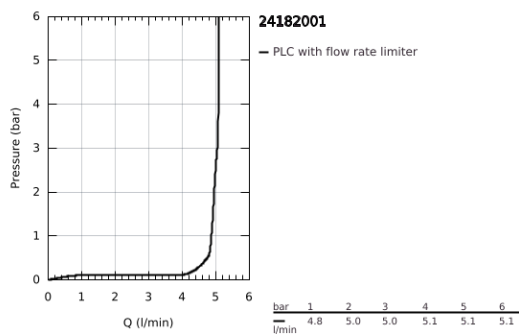

24 182 001 ESSENCE SINGLE-LEVER BASIN MIXER 1/2" L-SIZE

PRODUCT DESCRIPTION

- Colour: chrome
- single hole installation
- metal lever
- GROHE SilkMove 28 mm ceramic cartridge
- with temperature limiter
- GROHE LongLife finish
- GROHE EcoJoy - less water, perfect flow
- maximum flow rate (at 3 bar): 5 l/min
- GROHE AquaGuide adjustable mousseur
- GROHE FastFixation Plus installation system
- swivel spout with mousseur and stop limiter
- adjustable swivel area 0° / 150° / 360°
- smooth body
- waste set with push-open plug
- flexible connection hoses
- min. recommended pressure 1.0 bar
- professional exclusive

24 182 001 ESSENCE SINGLE-LEVER BASIN MIXER 1/2" L-SIZE

SPARE PARTS

- 1: Lever (Spare part-nr. 46919000)
 - 2: Cartridge (Spare part-nr. 46580000)
 - 3: screw ring (Spare part-nr. 48591000)
 - 4: Tubular spout (Spare part-nr. 13374000)
 - 4.1: Mousseur (Spare part-nr. 48270000)
 - 4.2: Sealing washer (Spare part-nr. 0128500M)
 - 4.3: Safety ring (Spare part-nr. 4826600M)
 - 5: Escutcheon (Spare part-nr. 48603000)
 - 6: Shank mounting kit (Spare part-nr. 46645000)
 - 7: Connection hose (Spare part-nr. 46255000)
 - 8: Waste set with push-open plug (Spare part-nr. 65807000)
 - 9: Mounting wrench (Spare part-nr. 19017000)*
- * Optional accessories