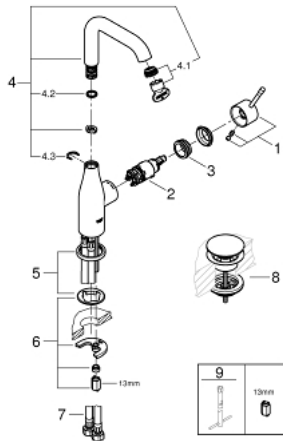

## 24 182 001 ESSENCE SINGLE-LEVER BASIN MIXER 1/2" L-SIZE

### PRODUCT DESCRIPTION

- Tyc: Chrome
- single hole installation
- metal lever
- GROHE SilkMove 28 mm ceramic cartridge
- with temperature limiter
- GROHE LongLife finish
- GROHE EcoJoy - Less water, perfect flow
- maximum flow rate (at 3 bar): 5 l/min
- GROHE AquaGuide adjustable mousseur
- GROHE FastFixation Plus installation system
- swivel spout with mousseur and stop limiter
- adjustable swivel area 0° / 150° / 360°
- smooth body
- waste set with push-open plug
- flexible connection hoses
- min. recommended pressure 1.0 bar
- professional exclusive

24 182 001 **ESSENCE SINGLE-LEVER BASIN MIXER 1/2"**  
**L-SIZE**

**SPARE PARTS**

- 1: Lever (Spare part-nr. 46919000)
  - 2: Cartridge (Spare part-nr. 46580000)
  - 3: screw ring (Spare part-nr. 48591000)
  - 4: Tubular spout (Spare part-nr. 13374000)
  - 4.1: Mousseur (Spare part-nr. 48270000)
  - 4.2: Sealing washer (Spare part-nr. 0128500M)
  - 4.3: Safety ring (Spare part-nr. 4826600M)
  - 5: Escutcheon (Spare part-nr. 48603000)
  - 6: Shank mounting kit (Spare part-nr. 46645000)
  - 7: Connection hose (Spare part-nr. 46255000)
  - 8: Waste set with push-open plug (Spare part-nr. 65807000)
  - 9: Mounting wrench (Spare part-nr. 19017000)\*
- \* Optional accessories