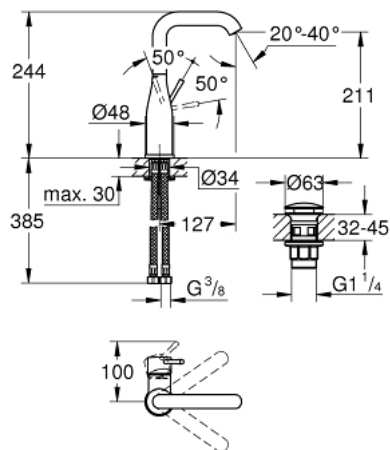

## 24 182 001 ESSENCE SINGLE-LEVER BASIN MIXER 1/2" L-SIZE

### PRODUCT DESCRIPTION

- Tyc: Chrome
- single hole installation
- metal lever
- GROHE SilkMove 28 mm ceramic cartridge
- with temperature limiter
- GROHE LongLife finish
- GROHE EcoJoy - Less water, perfect flow
- maximum flow rate (at 3 bar): 5 l/min
- GROHE AquaGuide adjustable mousseur
- GROHE FastFixation Plus installation system
- swivel spout with mousseur and stop limiter
- adjustable swivel area 0° / 150° / 360°
- smooth body
- waste set with push-open plug
- flexible connection hoses
- min. recommended pressure 1.0 bar
- professional exclusive

24 182 001 **ESSENCE SINGLE-LEVER BASIN MIXER 1/2"**  
**L-SIZE**

**SPARE PARTS**

- 1: Lever (Spare part-nr. 46919000)
  - 2: Cartridge (Spare part-nr. 46580000)
  - 3: screw ring (Spare part-nr. 48591000)
  - 4: Tubular spout (Spare part-nr. 13374000)
  - 4.1: Mousseur (Spare part-nr. 48270000)
  - 4.2: Sealing washer (Spare part-nr. 0128500M)
  - 4.3: Safety ring (Spare part-nr. 4826600M)
  - 5: Escutcheon (Spare part-nr. 48603000)
  - 6: Shank mounting kit (Spare part-nr. 46645000)
  - 7: Connection hose (Spare part-nr. 46255000)
  - 8: Waste set with push-open plug (Spare part-nr. 65807000)
  - 9: Mounting wrench (Spare part-nr. 19017000)\*
- \* Optional accessories