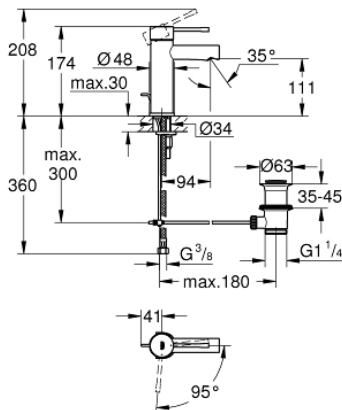

24 183 001 **ESSENCE BASIN MIXER 1/2"**
S-SIZE

PRODUCT DESCRIPTION

- Colour: chrome
- single hole installation
- metal lever
- GROHE SilkMove 28 mm ceramic cartridge
- EcoMode - cold water flow in mid-lever position saves energy
- with temperature limiter
- GROHE LongLife finish
- GROHE EcoJoy - less water, perfect flow
- maximum flow rate (at 3 bar): 5 l/min
- GROHE FastFixation Plus installation system
- pop-up waste set 1 1/4"
- flexible connection hoses
- min. recommended pressure 1.0 bar
- professional exclusive

24 183 001 **ESSENCE BASIN MIXER 1/2"**
S-SIZE

SPARE PARTS

- 1: Lever (Spare part-nr. 46918000)
- 2: retaining ring (Spare part-nr. 46715000)
- 3: Cartridge (Spare part-nr. 46580000)
- 4: Pop-up rod (Spare part-nr. 46739000)
- 5: Mousseur (Spare part-nr. 46765000)
- 6: Escutcheon (Spare part-nr. 48603000)
- 7: Shank mounting kit (Spare part-nr. 46645000)
- 8: Waste set 1 1/4" (Spare part-nr. 28910000)
- 8.1: Plug (Spare part-nr. 07182000)
- 8.2: Eccentric rod (Spare part-nr. 07052000)
- 9: Mounting wrench (Spare part-nr. 19017000)*
- 10: Eccentric rod (Spare part-nr. 07341000)*