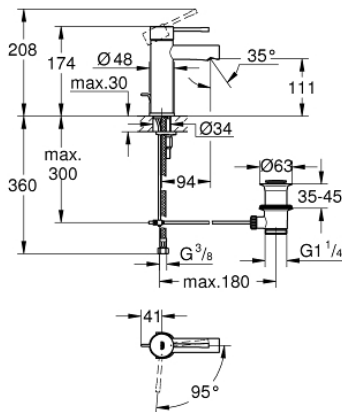

24 183 001 **ESSENCE BASIN MIXER 1/2"**
S-SIZE

PRODUCT DESCRIPTION

- Colour: chrome
- single hole installation
- metal lever
- GROHE SilkMove 28 mm ceramic cartridge
- OpenCold - cold water flow in mid-lever position
- with temperature limiter
- GROHE LongLife finish
- GROHE EcoJoy - less water, perfect flow
- maximum flow rate (at 3 bar): 5 l/min
- GROHE FastFixation Plus installation system
- pop-up waste set 1 1/4"
- flexible connection hoses
- min. recommended pressure 1.0 bar
- professional exclusive

24 183 001 **ESSENCE BASIN MIXER 1/2"**
S-SIZE

SPARE PARTS

- 1: Lever (Spare part-nr. 46918000)
 - 2: retaining ring (Spare part-nr. 46715000)
 - 3: Cartridge (Spare part-nr. 46580000)
 - 4: Pop-up rod (Spare part-nr. 46739000)
 - 5: Mousseur (Spare part-nr. 46765000)
 - 6: Escutcheon (Spare part-nr. 48603000)
 - 7: Shank mounting kit (Spare part-nr. 46645000)
 - 8: Waste set 1 1/4" (Spare part-nr. 28910000)
 - 8.1: Plug (Spare part-nr. 07182000)
 - 8.2: Eccentric rod (Spare part-nr. 07052000)
 - 9: Mounting wrench (Spare part-nr. 19017000)*
 - 10: Eccentric rod (Spare part-nr. 07341000)*
- * Optional accessories