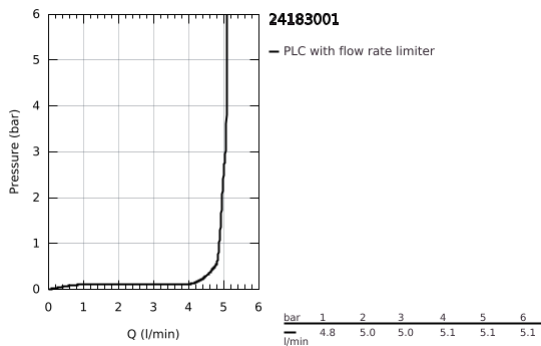

24 183 001 **ESSENCE BASIN MIXER 1/2"**
S-SIZE

PRODUCT DESCRIPTION

- Colour: chrome
- single hole installation
- metal lever
- GROHE SilkMove 28 mm ceramic cartridge
- EcoMode - cold water flow in mid-lever position saves energy
- with temperature limiter
- GROHE LongLife finish
- GROHE EcoJoy - less water, perfect flow
- maximum flow rate (at 3 bar): 5 l/min
- GROHE FastFixation Plus installation system
- pop-up waste set 1 1/4"
- flexible connection hoses
- min. recommended pressure 1.0 bar
- professional exclusive

24 183 001 **ESSENCE BASIN MIXER 1/2"**
S-SIZE

SPARE PARTS

- 1: Lever (Spare part-nr. 46918000)
- 2: retaining ring (Spare part-nr. 46715000)
- 3: Cartridge (Spare part-nr. 46580000)
- 4: Pop-up rod (Spare part-nr. 46739000)
- 5: Mousseur (Spare part-nr. 46765000)
- 6: Escutcheon (Spare part-nr. 48603000)
- 7: Shank mounting kit (Spare part-nr. 46645000)
- 8: Waste set 1 1/4" (Spare part-nr. 28910000)
- 8.1: Plug (Spare part-nr. 07182000)
- 8.2: Eccentric rod (Spare part-nr. 07052000)
- 9: Mounting wrench (Spare part-nr. 19017000)*
- 10: Eccentric rod (Spare part-nr. 07341000)*