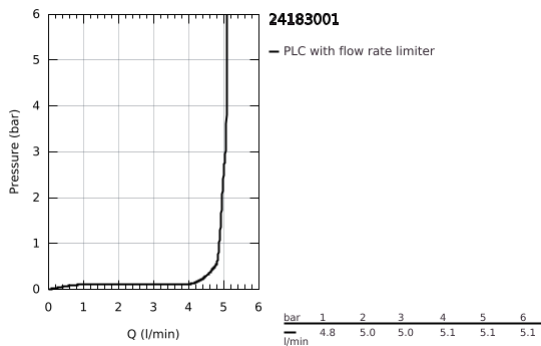

24 183 001 **ESSENCE BASIN MIXER 1/2"**
S-SIZE

PRODUCT DESCRIPTION

- Colour: chrome
- single hole installation
- metal lever
- GROHE SilkMove 28 mm ceramic cartridge
- OpenCold - cold water flow in mid-lever position
- with temperature limiter
- GROHE LongLife finish
- GROHE EcoJoy - less water, perfect flow
- maximum flow rate (at 3 bar): 5 l/min
- GROHE FastFixation Plus installation system
- pop-up waste set 1 1/4"
- flexible connection hoses
- min. recommended pressure 1.0 bar
- professional exclusive

24 183 001 **ESSENCE BASIN MIXER 1/2"**
S-SIZE

SPARE PARTS

- 1: Lever (Spare part-nr. 46918000)
 - 2: retaining ring (Spare part-nr. 46715000)
 - 3: Cartridge (Spare part-nr. 46580000)
 - 4: Pop-up rod (Spare part-nr. 46739000)
 - 5: Mousseur (Spare part-nr. 46765000)
 - 6: Escutcheon (Spare part-nr. 48603000)
 - 7: Shank mounting kit (Spare part-nr. 46645000)
 - 8: Waste set 1 1/4" (Spare part-nr. 28910000)
 - 8.1: Plug (Spare part-nr. 07182000)
 - 8.2: Eccentric rod (Spare part-nr. 07052000)
 - 9: Mounting wrench (Spare part-nr. 19017000)*
 - 10: Eccentric rod (Spare part-nr. 07341000)*
- * Optional accessories