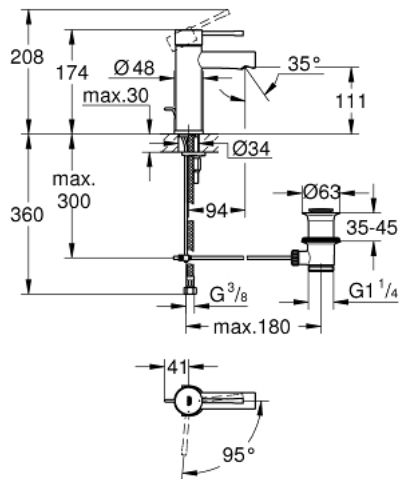

24 183 001 **ESSENCE BASIN MIXER 1/2"**  
**S-SIZE**

**PRODUCT DESCRIPTION**

- Tyc: Chrome
- single hole installation
- metal lever
- GROHE SilkMove 28 mm ceramic cartridge
- OpenCold - cold water flow in mid-lever position
- with temperature limiter
- GROHE LongLife finish
- GROHE EcoJoy - Less water, perfect flow
- maximum flow rate (at 3 bar): 5 l/min
- GROHE FastFixation Plus installation system
- pop-up waste set 1 1/4"
- flexible connection hoses
- min. recommended pressure 1.0 bar
- professional exclusive

24 183 001 **ESSENCE BASIN MIXER 1/2"**  
**S-SIZE**

**SPARE PARTS**

- 1: Lever (Spare part-nr. 46918000)
  - 2: Fitting ring (Spare part-nr. 46715000)
  - 3: Cartridge (Spare part-nr. 46580000)
  - 4: Pop-up rod (Spare part-nr. 46739000)
  - 5: Mousseur (Spare part-nr. 46765000)
  - 6: Escutcheon (Spare part-nr. 48603000)
  - 7: Shank mounting kit (Spare part-nr. 46645000)
  - 8: Waste set 1 1/4" (Spare part-nr. 28910000)
  - 8.1: Plug (Spare part-nr. 07182000)
  - 8.2: Eccentric rod (Spare part-nr. 07052000)
  - 9: Mounting wrench (Spare part-nr. 19017000)\*
  - 10: Eccentric rod (Spare part-nr. 07341000)\*
- \* Optional accessories