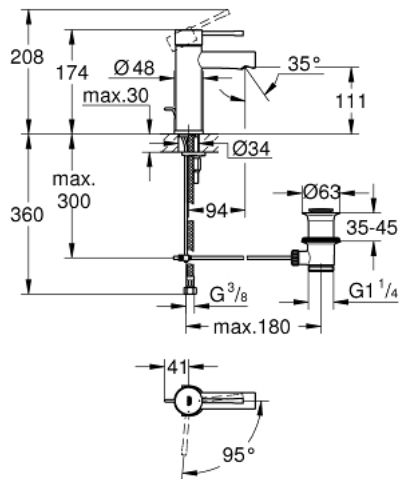

24 183 001 ESSENCE BASIN MIXER 1/2" S-SIZE

PRODUCT DESCRIPTION

- Tyc: Chrome
- single hole installation
- metal lever
- GROHE SilkMove 28 mm ceramic cartridge
- EcoMode - cold water flow in mid-lever position saves energy
- with temperature limiter
- GROHE LongLife finish
- GROHE EcoJoy - Less water, perfect flow
- maximum flow rate (at 3 bar): 5 l/min
- GROHE FastFixation Plus installation system
- pop-up waste set 1 1/4"
- flexible connection hoses
- min. recommended pressure 1.0 bar
- professional exclusive
- replaces Essence basin mixer 23 379 001

24 183 001 **ESSENCE BASIN MIXER 1/2"**
S-SIZE

SPARE PARTS

- 1: Lever (Spare part-nr. 46918000)
 - 2: Fitting ring (Spare part-nr. 46715000)
 - 3: Cartridge (Spare part-nr. 46580000)
 - 4: Pop-up rod (Spare part-nr. 46739000)
 - 5: Mousseur (Spare part-nr. 46765000)
 - 6: Escutcheon (Spare part-nr. 48603000)
 - 7: Shank mounting kit (Spare part-nr. 46645000)
 - 8: Waste set 1 1/4" (Spare part-nr. 28910000)
 - 8.1: Plug (Spare part-nr. 07182000)
 - 8.2: Eccentric rod (Spare part-nr. 07052000)
 - 9: Mounting wrench (Spare part-nr. 19017000)*
 - 10: Eccentric rod (Spare part-nr. 07341000)*
- * Optional accessories