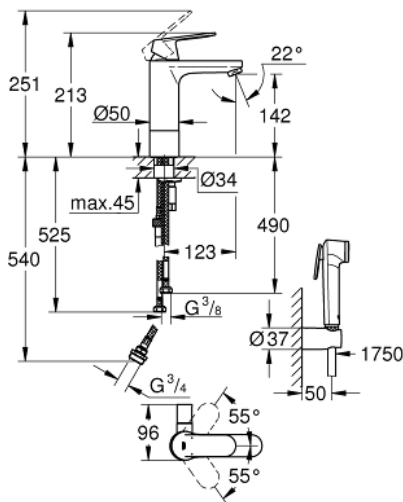

24 191 000 **EUROSMART COSMOPOLITAN BASIN MIXER 1/2"**
M-SIZE

PRODUCT DESCRIPTION

- Colour: chrome
- single hole installation
- metal lever
- GROHE SilkMove 35 mm ceramic cartridge
- adjustable flow rate limiter
- temperature limiter
- GROHE LongLife finish
- GROHE EcoJoy - less water, perfect flow
- maximum flow rate (at 3 bar): 5 l/min
- GROHE FastFixation installation system
- integrated stop valve
- smooth body
- flexible connection hoses
- with shower set consisting of
 - hand shower with integrated diverter
 - wall shower holder
 - shower hose