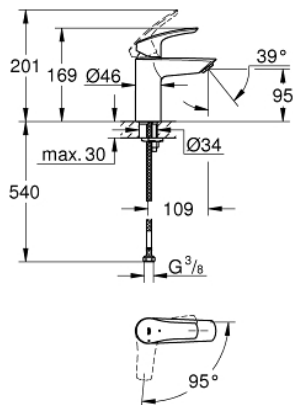

24 192 003 **EUROSMART BASIN MIXER 1/2"**
S-SIZE

PRODUCT DESCRIPTION

- Colour: chrome
- Cradle to Cradle Certified Gold
- single hole installation
- metal lever
- GROHE SilkMove 28 mm ceramic cartridge
- OpenCold - cold water flow in mid-lever position
- with temperature limiter
- GROHE LongLife finish
- Protected Water Ways no contact of water with lead or nickel inside the tap
- GROHE EcoJoy - less water, perfect flow
- maximum flow rate (at 3 bar): 5 l/min
- GROHE FastFixation rapid installation system
- smooth body
- flexible connection hoses
- professional exclusive