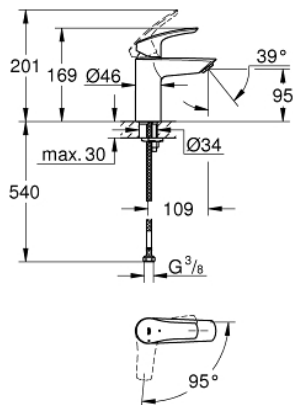

24 192 003 **EUROSMART BASIN MIXER 1/2"**
S-SIZE

PRODUCT DESCRIPTION

- Colour: chrome
- Cradle to Cradle Certified Gold
- single hole installation
- metal lever
- GROHE SilkMove 28 mm ceramic cartridge
- EcoMode - cold water flow in mid-lever position saves energy
- with temperature limiter
- GROHE LongLife finish
- Protected Water Ways no contact of water with lead or nickel inside the tap
- GROHE EcoJoy - less water, perfect flow
- maximum flow rate (at 3 bar): 5 l/min
- GROHE FastFixation rapid installation system
- smooth body
- flexible connection hoses
- professional exclusive