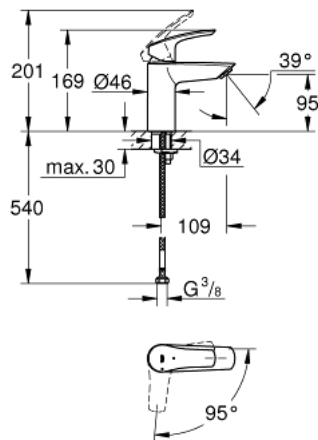

24 192 003 **EUROSMART BASIN MIXER 1/2"**
S-SIZE

PRODUCT DESCRIPTION

- Tyc: Chrome
- Cradle to Cradle Certified® Gold
- single hole installation
- metal lever
- GROHE SilkMove 28 mm ceramic cartridge
- OpenCold - cold water flow in mid-lever position
- with temperature limiter
- GROHE LongLife finish
- Protected Water Ways no contact of water with lead or nickel inside the tap
- GROHE EcoJoy - Less water, perfect flow
- maximum flow rate (at 3 bar): 5 l/min
- GROHE FastFixation rapid installation system
- smooth body
- flexible connection hoses
- professional exclusive