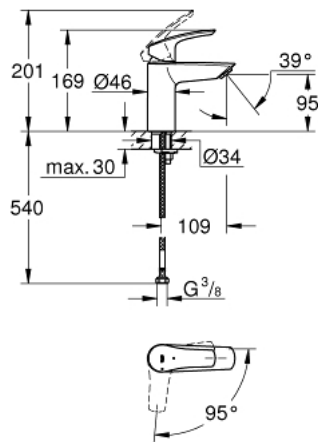

24 192 003 **EUROSMART BASIN MIXER 1/2"**
S-SIZE

PRODUCT DESCRIPTION

- Tyc: Chrome
- Cradle to Cradle Certified® Gold
- single hole installation
- metal lever
- GROHE SilkMove 28 mm ceramic cartridge
- EcoMode - cold water flow in mid-lever position saves energy
- with temperature limiter
- GROHE LongLife finish
- Protected Water Ways no contact of water with lead or nickel inside the tap
- GROHE EcoJoy - Less water, perfect flow
- maximum flow rate (at 3 bar): 5 l/min
- GROHE FastFixation rapid installation system
- smooth body
- flexible connection hoses
- professional exclusive