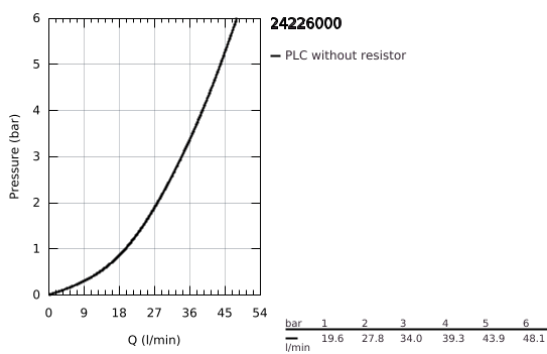

24 226 000 EUROSMART COSMOPOLITAN SINGLE-LEVER MIXER WITH 3-WAY DIVERTER

PRODUCT DESCRIPTION

- Colour: chrome
- trim set for GROHE Rapido SmartBox (35 600/35 604)
- GROHE SilkMove 46 mm ceramic cartridge
- GROHE FastFixation escutcheon with covered shaft sealing and covered fixing
- metal escutcheon, retroactively 6° adjustable
- metal lever
- 3-way diverter
- without roughing-in set 35 600/35 604 (please order separately)
- flow performance: outlet A = 27 l/min outlet B = 27 l/min outlet C = 27 l/min

24 226 000 EUROSMART COSMOPOLITAN SINGLE-LEVER MIXER WITH 3-WAY DIVERTER

SPARE PARTS

- 1: Lever (Spare part-nr. 46682000)
 - 2: Diverter knob, round (Spare part-nr. 48447000)
 - 3: Escutcheon (Spare part-nr. 49108000)
 - 4: Mounting plate (Spare part-nr. 49094000)
 - 5: Cap (Spare part-nr. 02693000)
 - 6: Cartridge (Spare part-nr. 46048000)
 - 7: Diverter (Spare part-nr. 48448000)
 - 8: Seal (Spare part-nr. 48360000)
 - 9: Temperature limiter (Spare part-nr. 46308000)*
 - 10: Universal extension set single-lever mixers, 25 mm (Spare part-nr. 14056000)*
 - 11: Universal extension set single-lever mixers, 50 mm (Spare part-nr. 14057000)*
- * Optional accessories