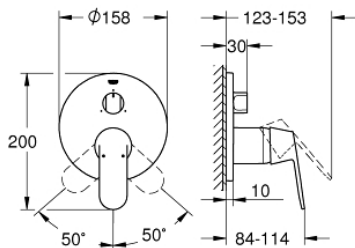

24 226 000 EUROSMART COSMOPOLITAN SINGLE-LEVER MIXER WITH 3-WAY DIVERTER

PRODUCT DESCRIPTION

- Colour: chrome
- trim set for GROHE Rapido SmartBox (35 600/35 604)
- GROHE SilkMove 46 mm ceramic cartridge
- GROHE FastFixation escutcheon with covered shaft sealing and covered fixing
- metal escutcheon, retroactively 6° adjustable
- metal lever
- 3-way diverter
- without roughing-in set 35 600/35 604 (please order separately)
- flow performance: outlet A = 27 l/min outlet B = 27 l/min outlet C = 27 l/min

24 226 000 EUROSMART COSMOPOLITAN SINGLE-LEVER MIXER WITH 3-WAY DIVERTER

SPARE PARTS

- 1: Lever (Spare part-nr. 46682000)
 - 2: Diverter knob, round (Spare part-nr. 48447000)
 - 3: Escutcheon (Spare part-nr. 49108000)
 - 4: Mounting plate (Spare part-nr. 49094000)
 - 5: Cap (Spare part-nr. 02693000)
 - 6: Cartridge (Spare part-nr. 46048000)
 - 7: Diverter (Spare part-nr. 48448000)
 - 8: Seal (Spare part-nr. 48360000)
 - 9: Temperature limiter (Spare part-nr. 46308000)*
 - 10: Universal extension set single-lever mixers, 25 mm (Spare part-nr. 14056000)*
 - 11: Universal extension set single-lever mixers, 50 mm (Spare part-nr. 14057000)*
- * Optional accessories