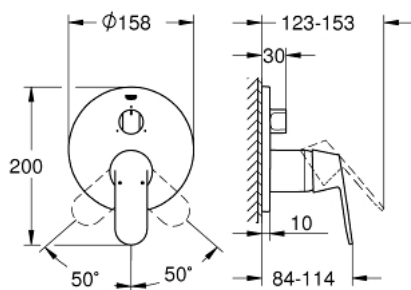

24 226 000 EUROSMART COSMOPOLITAN SINGLE-LEVER MIXER WITH 3-WAY DIVERTER

PRODUCT DESCRIPTION

- Tyc: Chrome
- trim set for GROHE Rapido SmartBox (35 600/35 604)
- GROHE SilkMove 46 mm ceramic cartridge
- GROHE FastFixation escutcheon with covered shaft sealing and covered fixing
- metal escutcheon, retroactively 6° adjustable
- metal lever
- 3-way diverter
- without roughing-in set 35 600/35 604 (please order separately)
- flow performance: outlet A = 27 l/min, outlet B = 27 l/min, outlet C = 27 l/min

24 226 000 EUROSMART COSMOPOLITAN SINGLE-LEVER MIXER WITH 3-WAY DIVERTER

SPARE PARTS

- 1: Lever (Spare part-nr. 46682000)
 - 2: Diverter knob, round (Spare part-nr. 48447000)
 - 3: Escutcheon (Spare part-nr. 49108000)
 - 4: Mounting plate (Spare part-nr. 49094000)
 - 5: Cap (Spare part-nr. 02693000)
 - 6: Cartridge (Spare part-nr. 46048000)
 - 7: Diverter (Spare part-nr. 48448000)
 - 8: Seal (Spare part-nr. 48360000)
 - 9: Temperature limiter (Spare part-nr. 46308000)*
 - 10: Universal extension set single-lever mixers, 25 mm (Spare part-nr. 14056000)*
 - 11: Universal extension set single-lever mixers, 50 mm (Spare part-nr. 14057000)*
- * Optional accessories