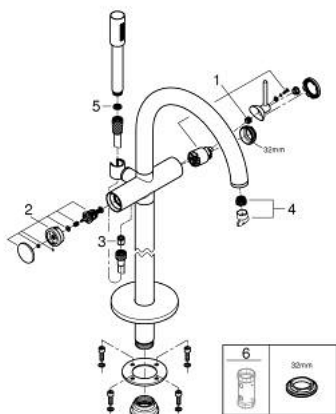

24 368 DL0 ATRIO SINGLE-LEVER BATH MIXER FLOOR MOUNTED

SPARE PARTS

- 1: Cartridge (Spare part-nr. 46374000)
 - 2: Diverter (Spare part-nr. 48405DL0)
 - 3: Non-return valve (Spare part-nr. 08565000)
 - 4: Mousseur (Spare part-nr. 13926000)
 - 5: Dirt strainer (Spare part-nr. 0700200M)
 - 6: Socket spanner (Spare part-nr. 19332000)*
- * Optional accessories