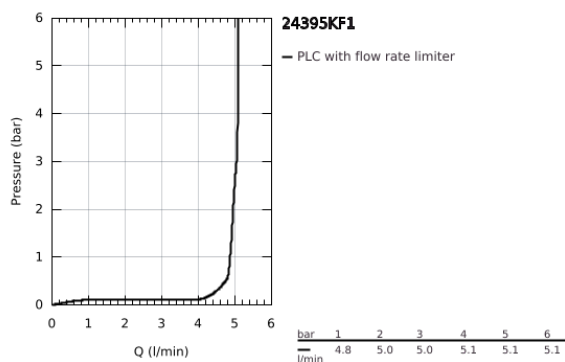

24 395 KF1 ESSENCE SINGLE-LEVER BIDET MIXER 1/2" S-SIZE

PRODUCT DESCRIPTION

- Colour: phantom black
- single hole installation
- metal lever
- GROHE SilkMove 28 mm ceramic cartridge
- with temperature limiter
- GROHE EcoJoy - less water, perfect flow
- maximum flow rate (at 3 bar): 5 l/min
- GROHE FastFixation Plus installation system
- ball-joint mousseur
- smooth body
- flexible connection hoses
- min. recommended pressure 1.0 bar

24 395 KF1 ESSENCE SINGLE-LEVER BIDET MIXER 1/2" S-SIZE

SPARE PARTS

- 1: Lever (Spare part-nr. 46917KF0)
 - 2: retaining ring (Spare part-nr. 46715000)
 - 3: Cartridge (Spare part-nr. 46580000)
 - 4: Mousseur (Spare part-nr. 13998000)
 - 5: Escutcheon (Spare part-nr. 48603KF0)
 - 6: Shank mounting kit (Spare part-nr. 46645000)
 - 7: Mounting wrench (Spare part-nr. 19017000)*
- * Optional accessories