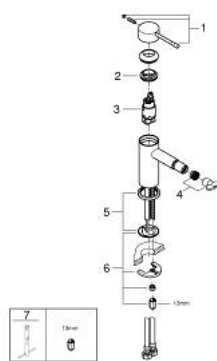

24 395 KF1 ESSENCE SINGLE-LEVER BIDET MIXER 1/2" S-SIZE

PRODUCT DESCRIPTION

- Colour: phantom black
- single hole installation
- metal lever
- GROHE SilkMove 28 mm ceramic cartridge
- with temperature limiter
- GROHE EcoJoy - less water, perfect flow
- maximum flow rate (at 3 bar): 5 l/min
- GROHE FastFixation Plus installation system
- ball-joint mousseur
- smooth body
- flexible connection hoses
- min. recommended pressure 1.0 bar

24 395 KF1 ESSENCE SINGLE-LEVER BIDET MIXER 1/2" S-SIZE

SPARE PARTS

- 1: Lever (Spare part-nr. 46917KF0)
 - 2: retaining ring (Spare part-nr. 46715000)
 - 3: Cartridge (Spare part-nr. 46580000)
 - 4: Mousseur (Spare part-nr. 13998000)
 - 5: Escutcheon (Spare part-nr. 48603KF0)
 - 6: Shank mounting kit (Spare part-nr. 46645000)
 - 7: Mounting wrench (Spare part-nr. 19017000)*
- * Optional accessories