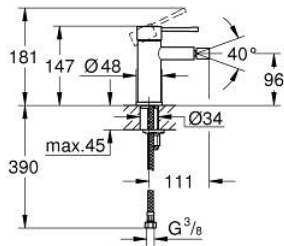

24 395 KF1 ESSENCE SINGLE-LEVER BIDET MIXER 1/2" S-SIZE

PRODUCT DESCRIPTION

- Colour: phantom black
- single hole installation
- metal lever
- GROHE SilkMove 28 mm ceramic cartridge
- with temperature limiter
- GROHE EcoJoy - less water, perfect flow
- maximum flow rate (at 3 bar): 5 l/min
- GROHE FastFixation Plus installation system
- ball-joint mousseur
- smooth body
- flexible connection hoses
- min. recommended pressure 1.0 bar

24 395 KF1 ESSENCE SINGLE-LEVER BIDET MIXER 1/2" S-SIZE

SPARE PARTS

- 1: Lever (Spare part-nr. 46917KF0)
 - 2: retaining ring (Spare part-nr. 46715000)
 - 3: Cartridge (Spare part-nr. 46580000)
 - 4: Mousseur (Spare part-nr. 13998000)
 - 5: Escutcheon (Spare part-nr. 48603KF0)
 - 6: Shank mounting kit (Spare part-nr. 46645000)
 - 7: Mounting wrench (Spare part-nr. 19017000)*
- * Optional accessories