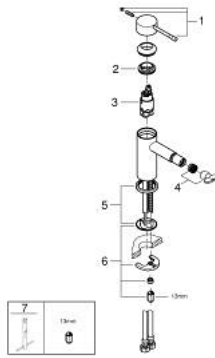

24 395 KF1 ESSENCE SINGLE-LEVER BIDET MIXER 1/2" S-SIZE

PRODUCT DESCRIPTION

- Typ: phantom black
- single hole installation
- metal lever
- GROHE SilkMove 28 mm ceramic cartridge
- with temperature limiter
- GROHE EcoJoy - Less water, perfect flow
- maximum flow rate (at 3 bar): 5 l/min
- GROHE FastFixation Plus installation system
- ball-joint mousseur
- smooth body
- flexible connection hoses
- min. recommended pressure 1.0 bar

24 395 KF1 ESSENCE SINGLE-LEVER BIDET MIXER 1/2" S-SIZE

SPARE PARTS

- 1: Lever (Spare part-nr. 46917KF0)
 - 2: Fitting ring (Spare part-nr. 46715000)
 - 3: Cartridge (Spare part-nr. 46580000)
 - 4: Mousseur (Spare part-nr. 13998000)
 - 5: Escutcheon (Spare part-nr. 48603KF0)
 - 6: Shank mounting kit (Spare part-nr. 46645000)
 - 7: Mounting wrench (Spare part-nr. 19017000)*
- * Optional accessories