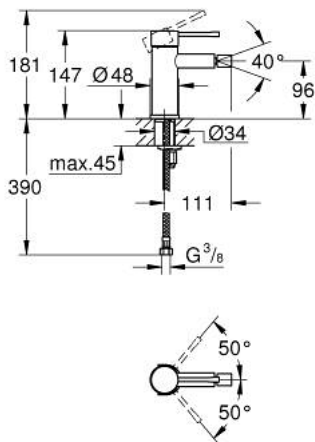

24 395 KF1 ESSENCE SINGLE-LEVER BIDET MIXER 1/2" S-SIZE

PRODUCT DESCRIPTION

- Typ: phantom black
- single hole installation
- metal lever
- GROHE SilkMove 28 mm ceramic cartridge
- with temperature limiter
- GROHE EcoJoy - Less water, perfect flow
- maximum flow rate (at 3 bar): 5 l/min
- GROHE FastFixation Plus installation system
- ball-joint mousseur
- smooth body
- flexible connection hoses
- min. recommended pressure 1.0 bar

24 395 KF1 ESSENCE SINGLE-LEVER BIDET MIXER 1/2" S-SIZE

SPARE PARTS

- 1: Lever (Spare part-nr. 46917KF0)
 - 2: Fitting ring (Spare part-nr. 46715000)
 - 3: Cartridge (Spare part-nr. 46580000)
 - 4: Mousseur (Spare part-nr. 13998000)
 - 5: Escutcheon (Spare part-nr. 48603KF0)
 - 6: Shank mounting kit (Spare part-nr. 46645000)
 - 7: Mounting wrench (Spare part-nr. 19017000)*
- * Optional accessories