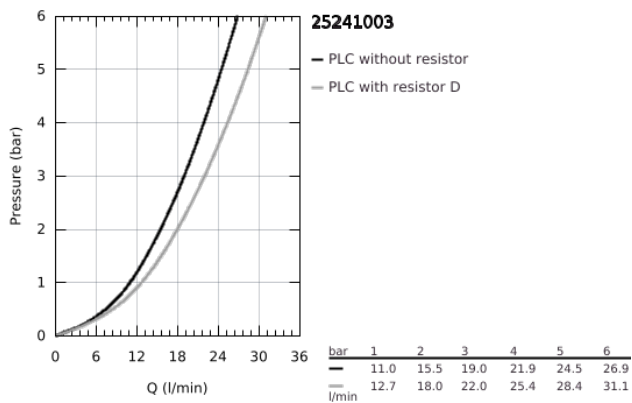

25 241 003 EUROSMART SINGLE-LEVER BATH MIXER 1/2"

PRODUCT DESCRIPTION

- Colour: chrome
- wall mounted
- loop metal lever
- lever length 123 mm
- GROHE SilkMove 35 mm ceramic cartridge
- adjustable flow rate limiter
- with temperature limiter
- automatic diverter: bath/shower
- mousseur
- integrated non-return valve in the shower outlet 1/2"
- S-unions
- escutcheon and shaft sealing
- protected against backflow
- professional exclusive

25 241 003 EUROSMART SINGLE-LEVER BATH MIXER 1/2"

SPARE PARTS

- 1: Lever (Spare part-nr. 48565000)
- 2: Cartridge (Spare part-nr. 46374000)
- 3: Diverter knob (Spare part-nr. 64309000)
- 4: Mousseur (Spare part-nr. 13952000)
- 5: Diverter (Spare part-nr. 65655000)
- 6: Non-return valve (Spare part-nr. 08565000)
- 7: S-union (Spare part-nr. 12662000)
- 8: Extension 3/4", 20 mm (Spare part-nr. 0713000M)*
- 9: Socket spanner (Spare part-nr. 19332000)*
- 10: Special spanner (Spare part-nr. 19377000)*