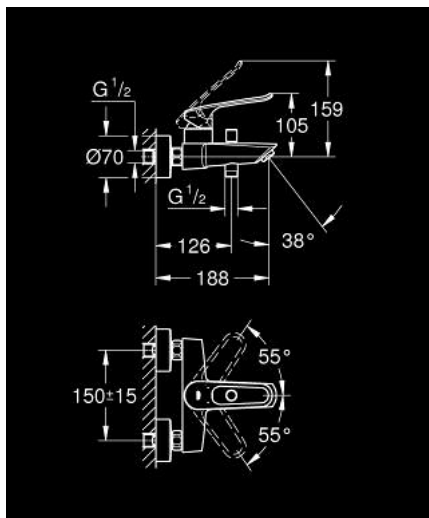

25 241 003 EUROSMART SINGLE-LEVER BATH MIXER 1/2"

PRODUCT DESCRIPTION

- Colour: chrome
- wall mounted
- loop metal lever
- lever length 123 mm
- GROHE SilkMove 35 mm ceramic cartridge
- adjustable flow rate limiter
- with temperature limiter
- automatic diverter: bath/shower
- mousseur
- integrated non-return valve in the shower outlet 1/2"
- S-unions
- escutcheon and shaft sealing
- protected against backflow
- professional exclusive

25 241 003 EUROSMART SINGLE-LEVER BATH MIXER 1/2"

SPARE PARTS

- 1: Lever (Spare part-nr. 48565000)
- 2: Cartridge (Spare part-nr. 46374000)
- 3: Diverter knob (Spare part-nr. 64309000)
- 4: Mousseur (Spare part-nr. 13952000)
- 5: Diverter (Spare part-nr. 65655000)
- 6: Non-return valve (Spare part-nr. 08565000)
- 7: S-union (Spare part-nr. 12662000)
- 8: Extension 3/4", 20 mm (Spare part-nr. 0713000M)*
- 9: Socket spanner (Spare part-nr. 19332000)*
- 10: Special spanner (Spare part-nr. 19377000)*