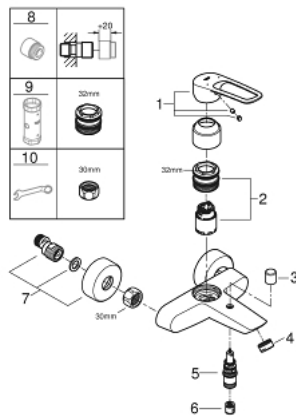

25 241 003 EUROSMART SINGLE-LEVER BATH MIXER 1/2"

PRODUCT DESCRIPTION

- Colour: chrome
- wall mounted
- loop metal lever
- lever length 123 mm
- GROHE SilkMove 35 mm ceramic cartridge
- adjustable flow rate limiter
- with temperature limiter
- automatic diverter: bath/shower
- mousseur
- integrated non-return valve in the shower outlet 1/2"
- S-unions
- escutcheon and shaft sealing
- protected against backflow
- professional exclusive

25 241 003 EUROSMART SINGLE-LEVER BATH MIXER 1/2"

SPARE PARTS

- 1: Lever (Spare part-nr. 48565000)
- 2: Cartridge (Spare part-nr. 46374000)
- 3: Diverter knob (Spare part-nr. 64309000)
- 4: Mousseur (Spare part-nr. 13952000)
- 5: Diverter (Spare part-nr. 65655000)
- 6: Non-return valve (Spare part-nr. 08565000)
- 7: S-union (Spare part-nr. 12662000)
- 8: Extension 3/4", 20 mm (Spare part-nr. 0713000M)*
- 9: Socket spanner (Spare part-nr. 19332000)*
- 10: Special spanner (Spare part-nr. 19377000)*