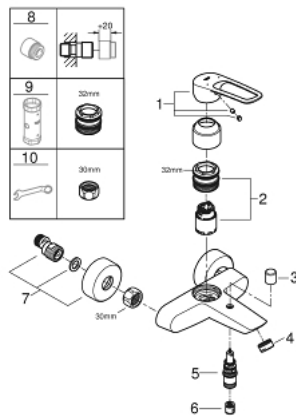

## 25 241 003 EUROSMART SINGLE-LEVER BATH MIXER 1/2"

### PRODUCT DESCRIPTION

- Tyc: Chrome
- wall mounted
- loop metal lever
- lever length 123 mm
- GROHE SilkMove 35 mm ceramic cartridge
- adjustable flow rate limiter
- with temperature limiter
- automatic diverter: bath/shower
- mousseur
- integrated non-return valve in the shower outlet 1/2"
- S-unions
- metal wall escutcheons
- protected against backflow
- professional exclusive

### SPARE PARTS

- 1: Lever (Spare part-nr. 48565000)
- 2: Cartridge (Spare part-nr. 46374000)
- 3: Diverter knob (Spare part-nr. 64309000)
- 4: Mousseur (Spare part-nr. 13952000)
- 5: Diverter (Spare part-nr. 65655000)
- 6: Non-return valve (Spare part-nr. 08565000)
- 7: S-union (Spare part-nr. 12662000)
- 8: Extension 3/4", 20 mm (Spare part-nr. 0713000M)\*
- 9: Socket spanner (Spare part-nr. 19332000)\*
- 10: Special spanner (Spare part-nr. 19377000)\*