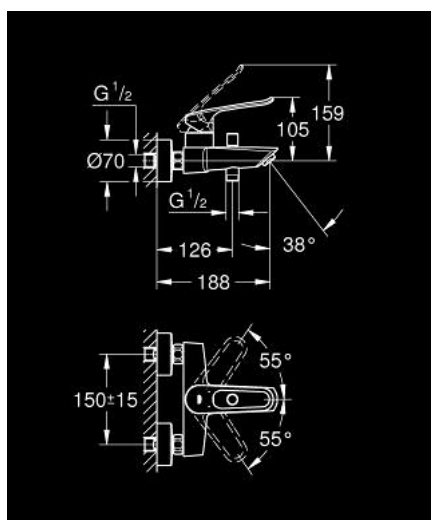

## 25 241 003 EUROSMART SINGLE-LEVER BATH MIXER 1/2"

### PRODUCT DESCRIPTION

- Tyc: Chrome
- wall mounted
- loop metal lever
- lever length 123 mm
- GROHE SilkMove 35 mm ceramic cartridge
- adjustable flow rate limiter
- with temperature limiter
- automatic diverter: bath/shower
- mousseur
- integrated non-return valve in the shower outlet 1/2"
- S-unions
- metal wall escutcheons
- protected against backflow
- professional exclusive

### SPARE PARTS

- 1: Lever (Spare part-nr. 48565000)
- 2: Cartridge (Spare part-nr. 46374000)
- 3: Diverter knob (Spare part-nr. 64309000)
- 4: Mousseur (Spare part-nr. 13952000)
- 5: Diverter (Spare part-nr. 65655000)
- 6: Non-return valve (Spare part-nr. 08565000)
- 7: S-union (Spare part-nr. 12662000)
- 8: Extension 3/4", 20 mm (Spare part-nr. 0713000M)\*
- 9: Socket spanner (Spare part-nr. 19332000)\*
- 10: Special spanner (Spare part-nr. 19377000)\*