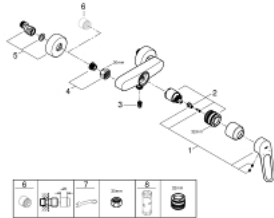

25 242 003 EUROSMART SINGLE-LEVER SHOWER MIXER 1/2"

PRODUCT DESCRIPTION

- Colour: chrome
- wall mounted
- loop metal lever
- lever length 115 mm
- GROHE SilkMove 35 mm ceramic cartridge
- adjustable flow rate limiter
- with temperature limiter
- shower bottom outlet 1/2" with integrated non return valve
- S-unions
- escutcheon and shaft sealing
- protected against backflow
- professional exclusive

25 242 003 EUROSMART SINGLE-LEVER SHOWER MIXER 1/2"

SPARE PARTS

- 1: Lever (Spare part-nr. 48566000)
- 2: Cartridge (Spare part-nr. 46374000)
- 3: Non-return valve (Spare part-nr. 42601000)
- 4: Screw connection 1/2" (Spare part-nr. 45044000)
- 5: S-union (Spare part-nr. 12662000)
- 6: Extension 3/4", 20 mm (Spare part-nr. 0713000M)*
- 7: Special spanner (Spare part-nr. 19377000)*
- 8: Socket spanner (Spare part-nr. 19332000)*