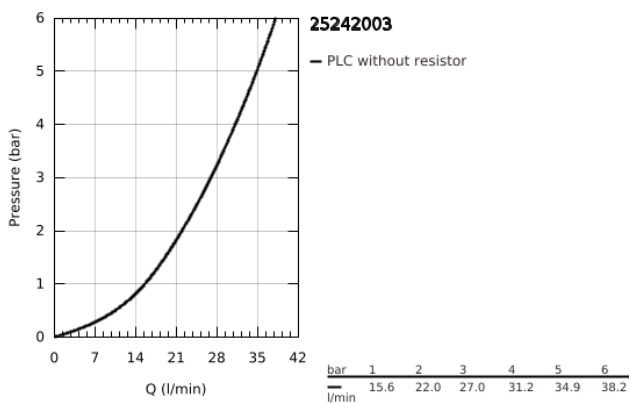

25 242 003 EUROSMART SINGLE-LEVER SHOWER MIXER 1/2"

PRODUCT DESCRIPTION

- Colour: chrome
- wall mounted
- loop metal lever
- lever length 115 mm
- GROHE SilkMove 35 mm ceramic cartridge
- adjustable flow rate limiter
- with temperature limiter
- shower bottom outlet 1/2" with integrated non return valve
- S-unions
- escutcheon and shaft sealing
- protected against backflow
- professional exclusive

25 242 003 EUROSMART SINGLE-LEVER SHOWER MIXER 1/2"

SPARE PARTS

- 1: Lever (Spare part-nr. 48566000)
- 2: Cartridge (Spare part-nr. 46374000)
- 3: Non-return valve (Spare part-nr. 42601000)
- 4: Screw connection 1/2" (Spare part-nr. 45044000)
- 5: S-union (Spare part-nr. 12662000)
- 6: Extension 3/4", 20 mm (Spare part-nr. 0713000M)*
- 7: Special spanner (Spare part-nr. 19377000)*
- 8: Socket spanner (Spare part-nr. 19332000)*