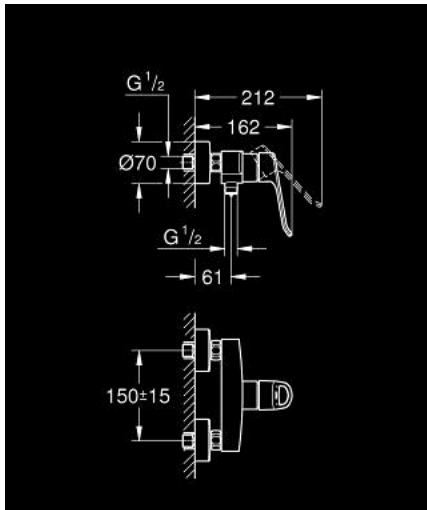

25 242 003 EUROSMART SINGLE-LEVER SHOWER MIXER 1/2"

PRODUCT DESCRIPTION

- Colour: chrome
- wall mounted
- loop metal lever
- lever length 115 mm
- GROHE SilkMove 35 mm ceramic cartridge
- adjustable flow rate limiter
- with temperature limiter
- shower bottom outlet 1/2" with integrated non return valve
- S-unions
- escutcheon and shaft sealing
- protected against backflow
- professional exclusive

25 242 003 EUROSMART SINGLE-LEVER SHOWER MIXER 1/2"

SPARE PARTS

- 1: Lever (Spare part-nr. 48566000)
- 2: Cartridge (Spare part-nr. 46374000)
- 3: Non-return valve (Spare part-nr. 42601000)
- 4: Screw connection 1/2" (Spare part-nr. 45044000)
- 5: S-union (Spare part-nr. 12662000)
- 6: Extension 3/4", 20 mm (Spare part-nr. 0713000M)*
- 7: Special spanner (Spare part-nr. 19377000)*
- 8: Socket spanner (Spare part-nr. 19332000)*