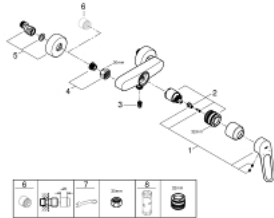

25 242 003 EUROSMART SINGLE-LEVER SHOWER MIXER 1/2"

PRODUCT DESCRIPTION

- Tyc: Chrome
- wall mounted
- loop metal lever
- lever length 115 mm
- GROHE SilkMove 35 mm ceramic cartridge
- adjustable flow rate limiter
- with temperature limiter
- shower bottom outlet 1/2" with integrated non return valve
- S-unions
- metal wall escutcheons
- protected against backflow
- professional exclusive

25 242 003 EUROSMART SINGLE-LEVER SHOWER MIXER 1/2"

SPARE PARTS

- 1: Lever (Spare part-nr. 48566000)
- 2: Cartridge (Spare part-nr. 46374000)
- 3: Non-return valve (Spare part-nr. 42601000)
- 4: Screw connection 1/2" (Spare part-nr. 45044000)
- 5: S-union (Spare part-nr. 12662000)
- 6: Extension 3/4", 20 mm (Spare part-nr. 0713000M)*
- 7: Special spanner (Spare part-nr. 19377000)*
- 8: Socket spanner (Spare part-nr. 19332000)*