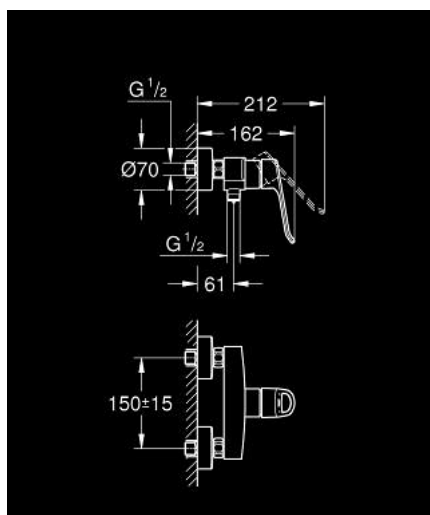

25 242 003 EUROSMART SINGLE-LEVER SHOWER MIXER 1/2"

PRODUCT DESCRIPTION

- Tyc: Chrome
- wall mounted
- loop metal lever
- lever length 115 mm
- GROHE SilkMove 35 mm ceramic cartridge
- adjustable flow rate limiter
- with temperature limiter
- shower bottom outlet 1/2" with integrated non return valve
- S-unions
- metal wall escutcheons
- protected against backflow
- professional exclusive

25 242 003 EUROSMART SINGLE-LEVER SHOWER MIXER 1/2"

SPARE PARTS

- 1: Lever (Spare part-nr. 48566000)
- 2: Cartridge (Spare part-nr. 46374000)
- 3: Non-return valve (Spare part-nr. 42601000)
- 4: Screw connection 1/2" (Spare part-nr. 45044000)
- 5: S-union (Spare part-nr. 12662000)
- 6: Extension 3/4", 20 mm (Spare part-nr. 0713000M)*
- 7: Special spanner (Spare part-nr. 19377000)*
- 8: Socket spanner (Spare part-nr. 19332000)*