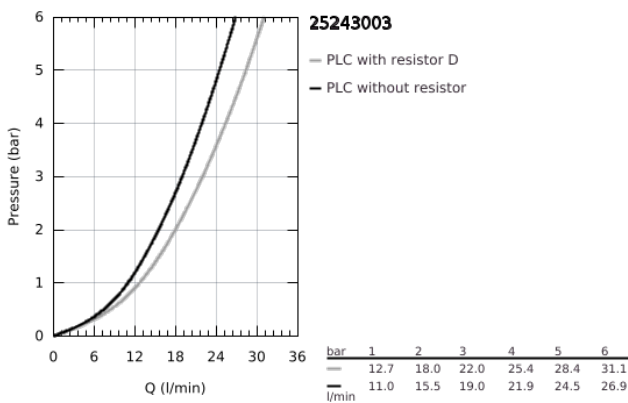

## 25 243 003 EUROSMART SINGLE-LEVER BATH MIXER 1/2"

### PRODUCT DESCRIPTION

- Colour: chrome
- wall mounted
- long metal lever
- lever length 124 mm
- GROHE SilkMove 35 mm ceramic cartridge
- adjustable flow rate limiter
- with temperature limiter
- automatic diverter: bath/shower
- mousseur
- integrated non-return valve in the shower outlet 1/2"
- S-unions
- escutcheon and shaft sealing
- protected against backflow
- professional exclusive