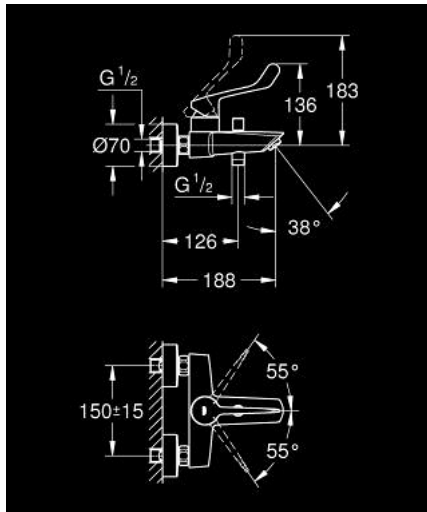

## 25 243 003 EUROSMART SINGLE-LEVER BATH MIXER 1/2"

### PRODUCT DESCRIPTION

- Colour: chrome
- wall mounted
- long metal lever
- lever length 124 mm
- GROHE SilkMove 35 mm ceramic cartridge
- adjustable flow rate limiter
- with temperature limiter
- automatic diverter: bath/shower
- mousseur
- integrated non-return valve in the shower outlet 1/2"
- S-unions
- escutcheon and shaft sealing
- protected against backflow
- professional exclusive

### SPARE PARTS

- 1: Lever (Spare part-nr. 48567000)
  - 2: Cartridge (Spare part-nr. 46374000)
  - 3: Diverter knob (Spare part-nr. 64309000)
  - 4: Mousseur (Spare part-nr. 13952000)
  - 5: Diverter (Spare part-nr. 65655000)
  - 6: Non-return valve (Spare part-nr. 08565000)
  - 7: S-union (Spare part-nr. 12662000)
  - 8: Extension 3/4", 20 mm (Spare part-nr. 0713000M)\*
  - 9: Socket spanner (Spare part-nr. 19332000)\*
  - 10: Special spanner (Spare part-nr. 19377000)\*
- \* Optional accessories