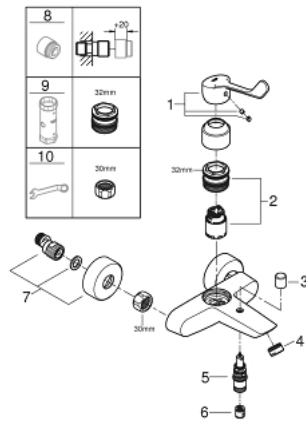

## 25 243 003 EUROSMART SINGLE-LEVER BATH MIXER 1/2"

### PRODUCT DESCRIPTION

- Colour: chrome
- wall mounted
- long metal lever
- lever length 124 mm
- GROHE SilkMove 35 mm ceramic cartridge
- adjustable flow rate limiter
- with temperature limiter
- automatic diverter: bath/shower
- mousseur
- integrated non-return valve in the shower outlet 1/2"
- S-unions
- escutcheon and shaft sealing
- protected against backflow
- professional exclusive

### SPARE PARTS

- 1: Lever (Spare part-nr. 48567000)
  - 2: Cartridge (Spare part-nr. 46374000)
  - 3: Diverter knob (Spare part-nr. 64309000)
  - 4: Mousseur (Spare part-nr. 13952000)
  - 5: Diverter (Spare part-nr. 65655000)
  - 6: Non-return valve (Spare part-nr. 08565000)
  - 7: S-union (Spare part-nr. 12662000)
  - 8: Extension 3/4", 20 mm (Spare part-nr. 0713000M)\*
  - 9: Socket spanner (Spare part-nr. 19332000)\*
  - 10: Special spanner (Spare part-nr. 19377000)\*
- \* Optional accessories