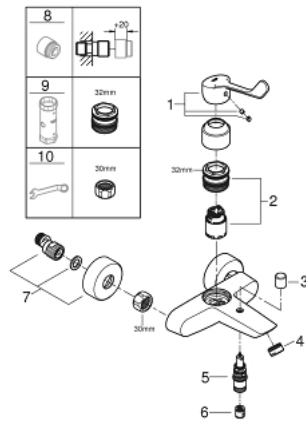

25 243 003 EUROSMART SINGLE-LEVER BATH MIXER 1/2"

PRODUCT DESCRIPTION

- Tyc: Chrome
- wall mounted
- long metal lever
- lever length 124 mm
- GROHE SilkMove 35 mm ceramic cartridge
- adjustable flow rate limiter
- with temperature limiter
- automatic diverter: bath/shower
- mousseur
- integrated non-return valve in the shower outlet 1/2"
- S-unions
- metal wall escutcheons
- protected against backflow
- professional exclusive

25 243 003 EUROSMART SINGLE-LEVER BATH MIXER 1/2"

SPARE PARTS

- 1: Lever (Spare part-nr. 48567000)
 - 2: Cartridge (Spare part-nr. 46374000)
 - 3: Diverter knob (Spare part-nr. 64309000)
 - 4: Mousseur (Spare part-nr. 13952000)
 - 5: Diverter (Spare part-nr. 65655000)
 - 6: Non-return valve (Spare part-nr. 08565000)
 - 7: S-union (Spare part-nr. 12662000)
 - 8: Extension 3/4", 20 mm (Spare part-nr. 0713000M)*
 - 9: Socket spanner (Spare part-nr. 19332000)*
 - 10: Special spanner (Spare part-nr. 19377000)*
- * Optional accessories