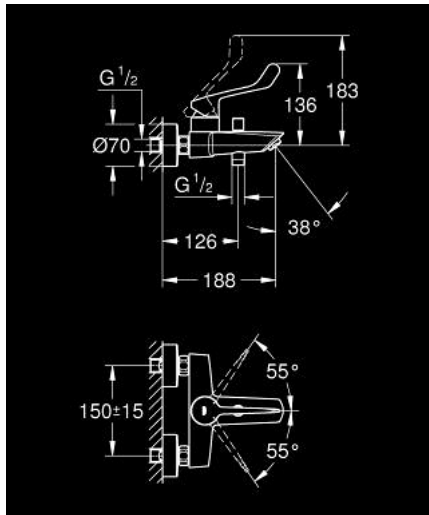

25 243 003 EUROSMART SINGLE-LEVER BATH MIXER 1/2"

PRODUCT DESCRIPTION

- Tyc: Chrome
- wall mounted
- long metal lever
- lever length 124 mm
- GROHE SilkMove 35 mm ceramic cartridge
- adjustable flow rate limiter
- with temperature limiter
- automatic diverter: bath/shower
- mousseur
- integrated non-return valve in the shower outlet 1/2"
- S-unions
- metal wall escutcheons
- protected against backflow
- professional exclusive

25 243 003 EUROSMART SINGLE-LEVER BATH MIXER 1/2"

SPARE PARTS

- 1: Lever (Spare part-nr. 48567000)
 - 2: Cartridge (Spare part-nr. 46374000)
 - 3: Diverter knob (Spare part-nr. 64309000)
 - 4: Mousseur (Spare part-nr. 13952000)
 - 5: Diverter (Spare part-nr. 65655000)
 - 6: Non-return valve (Spare part-nr. 08565000)
 - 7: S-union (Spare part-nr. 12662000)
 - 8: Extension 3/4", 20 mm (Spare part-nr. 0713000M)*
 - 9: Socket spanner (Spare part-nr. 19332000)*
 - 10: Special spanner (Spare part-nr. 19377000)*
- * Optional accessories