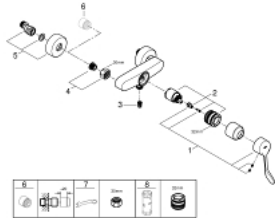

## 25 244 003 EUROSMART SINGLE-LEVER SHOWER MIXER 1/2"

### PRODUCT DESCRIPTION

- Tyc: Chrome
- wall mounted
- long metal lever
- lever length 120 mm
- GROHE SilkMove 35 mm ceramic cartridge
- adjustable flow rate limiter
- with temperature limiter
- shower bottom outlet 1/2" with integrated non return valve
- S-unions
- metal wall escutcheons
- protected against backflow
- professional exclusive

### SPARE PARTS

- 1: Lever (Spare part-nr. 48568000)
- 2: Cartridge (Spare part-nr. 46374000)
- 3: Non-return valve (Spare part-nr. 42601000)
- 4: Screw connection 1/2" (Spare part-nr. 45044000)
- 5: S-union (Spare part-nr. 12662000)
- 6: Extension 3/4", 20 mm (Spare part-nr. 0713000M)\*
- 7: Special spanner (Spare part-nr. 19377000)\*
- 8: Socket spanner (Spare part-nr. 19332000)\*