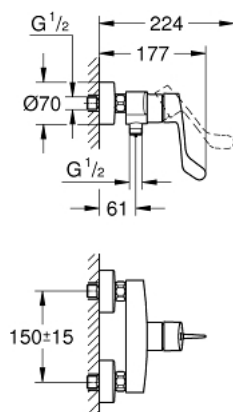

## 25 244 003 EUROSMART SINGLE-LEVER SHOWER MIXER 1/2"

### PRODUCT DESCRIPTION

- Tyc: Chrome
- wall mounted
- long metal lever
- lever length 120 mm
- GROHE SilkMove 35 mm ceramic cartridge
- adjustable flow rate limiter
- with temperature limiter
- shower bottom outlet 1/2" with integrated non return valve
- S-unions
- metal wall escutcheons
- protected against backflow
- professional exclusive

### SPARE PARTS

- 1: Lever (Spare part-nr. 48568000)
- 2: Cartridge (Spare part-nr. 46374000)
- 3: Non-return valve (Spare part-nr. 42601000)
- 4: Screw connection 1/2" (Spare part-nr. 45044000)
- 5: S-union (Spare part-nr. 12662000)
- 6: Extension 3/4", 20 mm (Spare part-nr. 0713000M)\*
- 7: Special spanner (Spare part-nr. 19377000)\*
- 8: Socket spanner (Spare part-nr. 19332000)\*