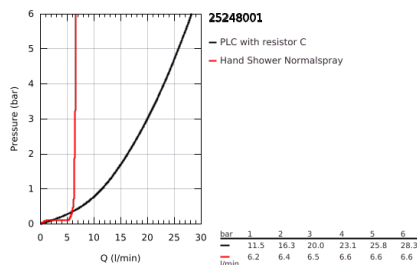

25 248 001 ESSENCE SINGLE-LEVER BATH MIXER 1/2" FLOOR MOUNTED

PRODUCT DESCRIPTION

- Colour: chrome
- for use with rough-in set 45 984
- without roughing-in set
- GROHE SilkMove 35 mm ceramic cartridge
- with temperature limiter
- GROHE LongLife finish
- automatic diverter: bath/shower
- swivel spout with mousseur and stop limiter
- adjustable swivel area 0° / 150° / 360°
- projection 277 mm
- integrated non-return valve in the shower outlet 1/2"
- with shower holder
- metal stick hand shower
- Silverflex shower hose 1250 mm 1/2" x 1/2" (28 362)
- protected against backflow
- min. recommended pressure 1.0 bar
- professional exclusive

25 248 001 ESSENCE SINGLE-LEVER BATH MIXER 1/2" FLOOR MOUNTED

SPARE PARTS

- 1: Lever (Spare part-nr. 46916000)
- 2: Cartridge (Spare part-nr. 46374000)
- 3: Mousseur (Spare part-nr. 13926000)
- 4: Sealing washer (Spare part-nr. 0128500M)
- 5: Dirt strainer (Spare part-nr. 0700200M)
- 6: Diverter knob (Spare part-nr. 64989000)
- 7: Diverter (Spare part-nr. 65655000)
- 8: Non-return valve (Spare part-nr. 08565000)