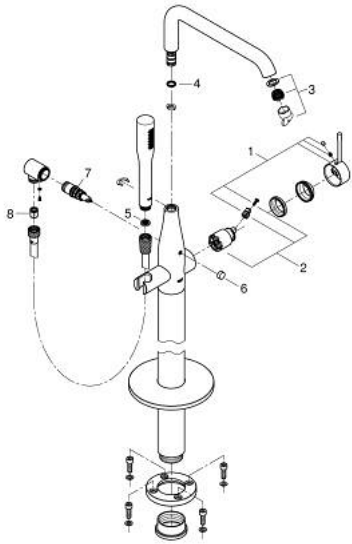

25 248 001 ESSENCE SINGLE-LEVER BATH MIXER 1/2" FLOOR MOUNTED

PRODUCT DESCRIPTION

- Colour: chrome
- for use with rough-in set 45 984
- without roughing-in set
- GROHE SilkMove 35 mm ceramic cartridge
- with temperature limiter
- GROHE LongLife finish
- automatic diverter: bath/shower
- swivel spout with mousseur and stop limiter
- adjustable swivel area 0° / 150° / 360°
- projection 277 mm
- integrated non-return valve in the shower outlet 1/2"
- with shower holder
- metal stick hand shower
- Silverflex shower hose 1250 mm 1/2" x 1/2" (28 362)
- protected against backflow
- min. recommended pressure 1.0 bar
- professional exclusive

25 248 001 ESSENCE SINGLE-LEVER BATH MIXER 1/2" FLOOR MOUNTED

SPARE PARTS

- 1: Lever (Spare part-nr. 46916000)
- 2: Cartridge (Spare part-nr. 46374000)
- 3: Mousseur (Spare part-nr. 13926000)
- 4: Sealing washer (Spare part-nr. 0128500M)
- 5: Dirt strainer (Spare part-nr. 0700200M)
- 6: Diverter knob (Spare part-nr. 64989000)
- 7: Diverter (Spare part-nr. 65655000)
- 8: Non-return valve (Spare part-nr. 08565000)