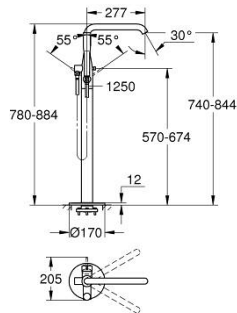

25 248 001 ESSENCE SINGLE-LEVER BATH MIXER 1/2" FLOOR MOUNTED

PRODUCT DESCRIPTION

- Colour: chrome
- for use with rough-in set 45 984
- without roughing-in set
- GROHE SilkMove 35 mm ceramic cartridge
- with temperature limiter
- GROHE LongLife finish
- automatic diverter: bath/shower
- swivel spout with mousseur and stop limiter
- adjustable swivel area 0° / 150° / 360°
- projection 277 mm
- integrated non-return valve in the shower outlet 1/2"
- with shower holder
- metal stick hand shower
- Silverflex shower hose 1250 mm 1/2" x 1/2" (28 362)
- protected against backflow
- min. recommended pressure 1.0 bar
- professional exclusive

25 248 001 ESSENCE SINGLE-LEVER BATH MIXER 1/2" FLOOR MOUNTED

SPARE PARTS

- 1: Lever (Spare part-nr. 46916000)
- 2: Cartridge (Spare part-nr. 46374000)
- 3: Mousseur (Spare part-nr. 13926000)
- 4: Sealing washer (Spare part-nr. 0128500M)
- 5: Dirt strainer (Spare part-nr. 0700200M)
- 6: Diverter knob (Spare part-nr. 64989000)
- 7: Diverter (Spare part-nr. 65655000)
- 8: Non-return valve (Spare part-nr. 08565000)