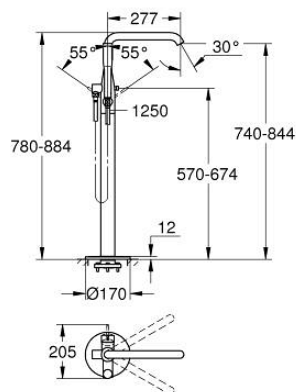

## 25 248 001 ESSENCE SINGLE-LEVER BATH MIXER 1/2" FLOOR MOUNTED

### PRODUCT DESCRIPTION

- Tyc: Chrome
- for use with rough-in set 45 984
- without rough-in set (sold separately)
- GROHE SilkMove 35 mm ceramic cartridge
- with temperature limiter
- GROHE LongLife finish
- automatic diverter: bath/shower
- swivel spout with mousseur and stop limiter
- adjustable swivel area 0° / 150° / 360°
- projection 277 mm
- integrated non-return valve in the shower outlet 1/2"
- with shower holder
- metal stick hand shower
- Silverflex shower hose 1250 mm 1/2" x 1/2" (28 362)
- protected against backflow
- min. recommended pressure 1.0 bar
- professional exclusive

25 248 001 **ESSENCE SINGLE-LEVER BATH MIXER 1/2" FLOOR MOUNTED**

**SPARE PARTS**

- 1: Lever (Spare part-nr. 46916000)
- 2: Cartridge (Spare part-nr. 46374000)
- 3: Mousseur (Spare part-nr. 13926000)
- 4: Sealing washer (Spare part-nr. 0128500M)
- 5: Dirt strainer (Spare part-nr. 0700200M)
- 6: Diverter knob (Spare part-nr. 64989000)
- 7: Diverter (Spare part-nr. 65655000)
- 8: Non-return valve (Spare part-nr. 08565000)