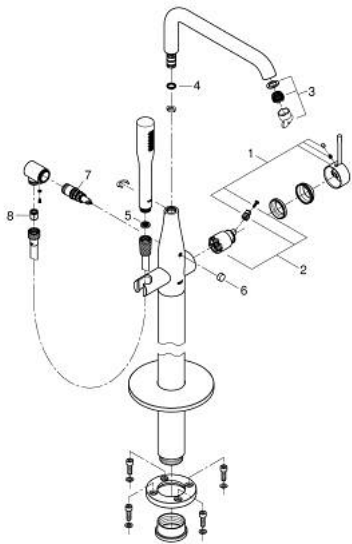

## 25 248 001 ESSENCE SINGLE-LEVER BATH MIXER 1/2" FLOOR MOUNTED

### PRODUCT DESCRIPTION

- Tyc: Chrome
- for use with rough-in set 45 984
- without rough-in set (sold separately)
- GROHE SilkMove 35 mm ceramic cartridge
- with temperature limiter
- GROHE LongLife finish
- automatic diverter: bath/shower
- swivel spout with mousseur and stop limiter
- adjustable swivel area 0° / 150° / 360°
- projection 277 mm
- integrated non-return valve in the shower outlet 1/2"
- with shower holder
- metal stick hand shower
- Silverflex shower hose 1250 mm 1/2" x 1/2" (28 362)
- protected against backflow
- min. recommended pressure 1.0 bar
- professional exclusive

25 248 001 **ESSENCE SINGLE-LEVER BATH MIXER 1/2" FLOOR MOUNTED**

**SPARE PARTS**

- 1: Lever (Spare part-nr. 46916000)
- 2: Cartridge (Spare part-nr. 46374000)
- 3: Mousseur (Spare part-nr. 13926000)
- 4: Sealing washer (Spare part-nr. 0128500M)
- 5: Dirt strainer (Spare part-nr. 0700200M)
- 6: Diverter knob (Spare part-nr. 64989000)
- 7: Diverter (Spare part-nr. 65655000)
- 8: Non-return valve (Spare part-nr. 08565000)